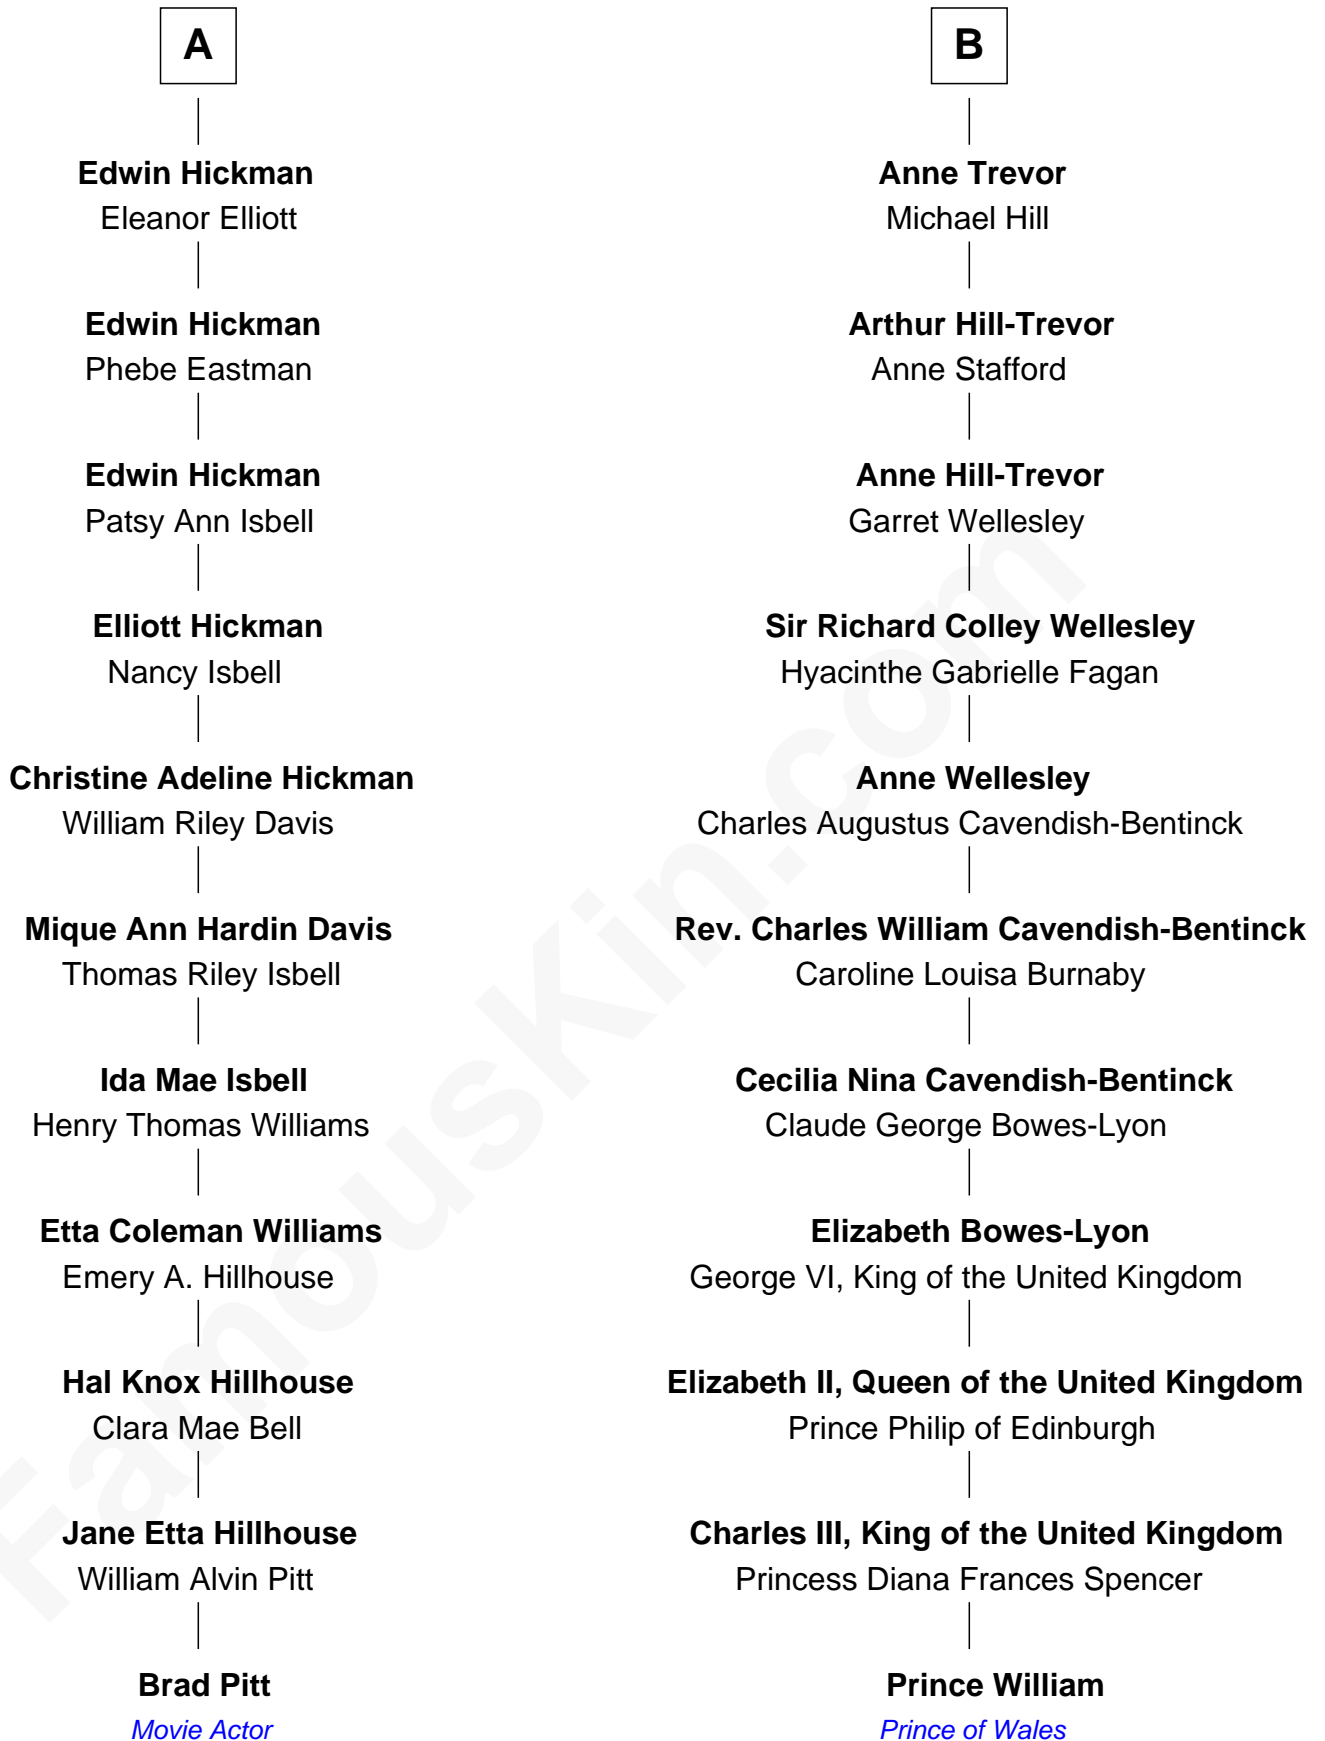

FamousKin.com Relationship Chart of

Brad Pitt

Movie Actor

17th cousin of

Prince William

Prince of Wales

William Gerard

Elizabeth Byron

Elizabeth Whitlock

Sir Roger Mostyn

Prudence Lumley

Jane Mostyn

Sir John Trevor

B

William photo by [InSapphoWeTrust](#) (CC BY-SA 2.0)