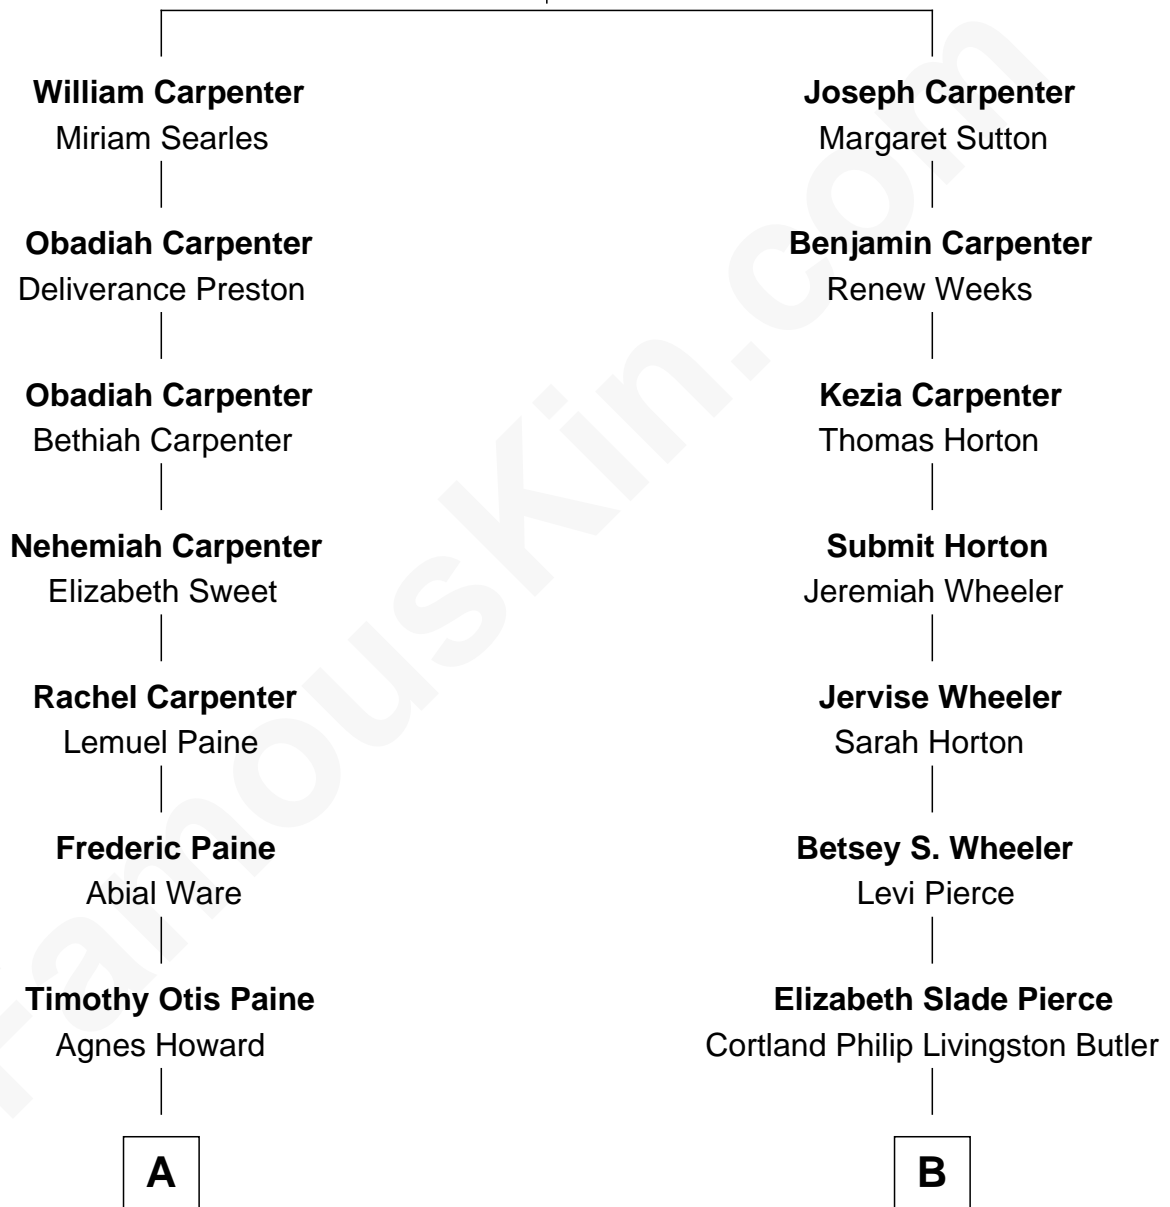

FamousKin.com

Relationship Chart of

Amy Grant

Christian/Pop Singer and Songwriter

10th cousin 1 time removed of

George W. Bush
43rd U.S. President

William Carpenter
Abigail Briant

A