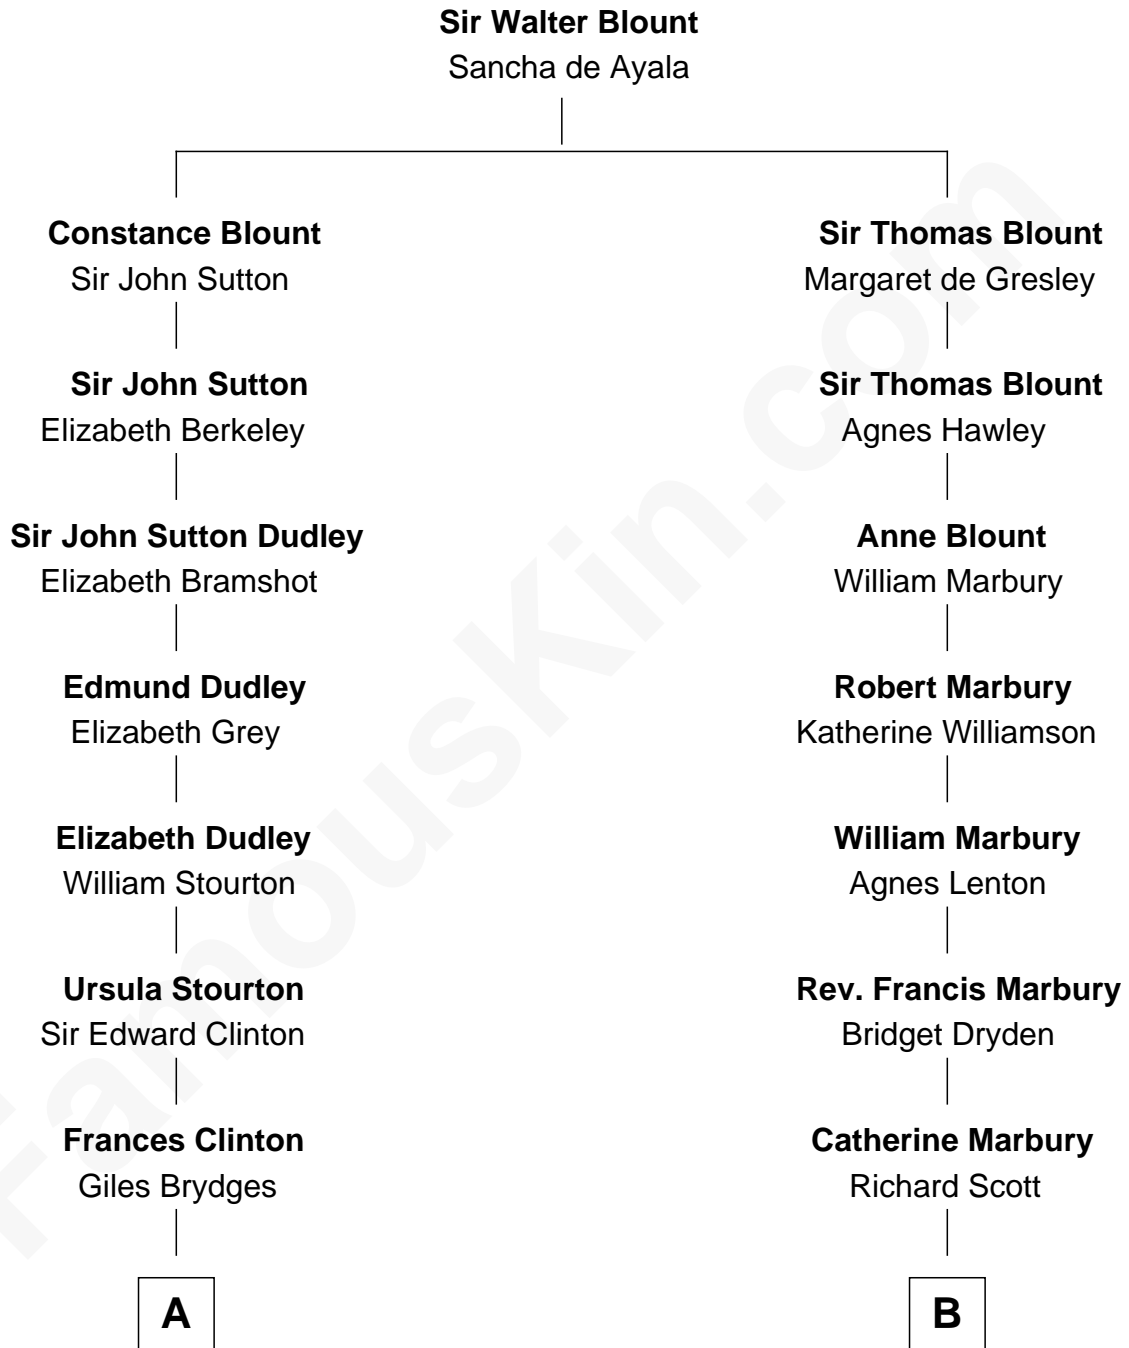

# FamousKin.com

## Relationship Chart of

### Queen Elizabeth II

*Queen of the United Kingdom*

18th cousin 1 time removed of

**Britney Spears**  
*Singer, Entertainer*

**A**

**Catherine Brydges**

Francis Russell

**Sir William Russell**