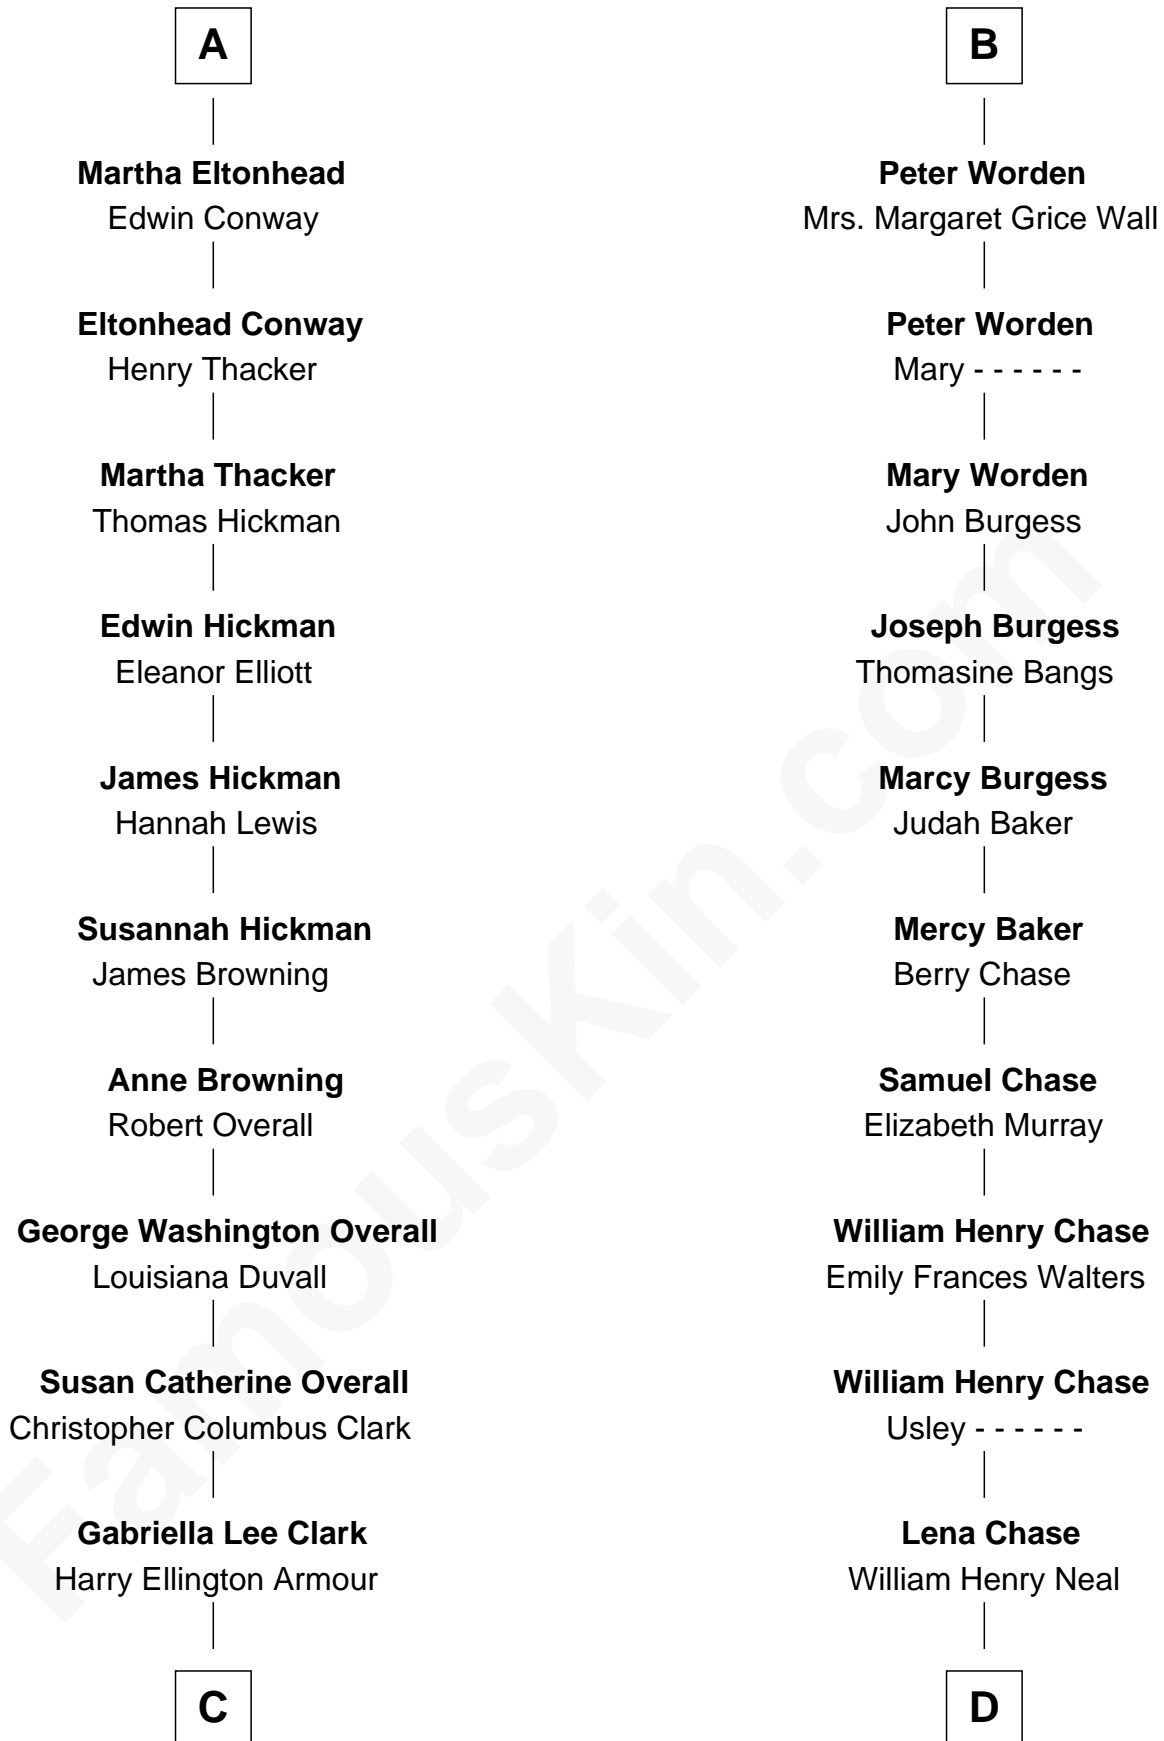

# FamousKin.com Relationship Chart of

**Barack Obama**  
44th U.S. President

20th cousin of

**Pete Buttigieg**  
19th U.S. Secretary of Transportation

**Sir Nicholas Harington**  
Isabel English

**C**

**Ruth Lucille Armour**  
Ralph Waldo Emerson Dunham

**Stanley Armour Dunham**  
Madelyn Lee Payne

**Stanley Ann Dunham**  
Barack Hussein Obama

**Barack Obama**  
*44th U.S. President*

**D**

**William Caswell Neal**  
Maye Louise Rasar

**Zoe Anne Neal**  
Dr. John Willard Montgomery