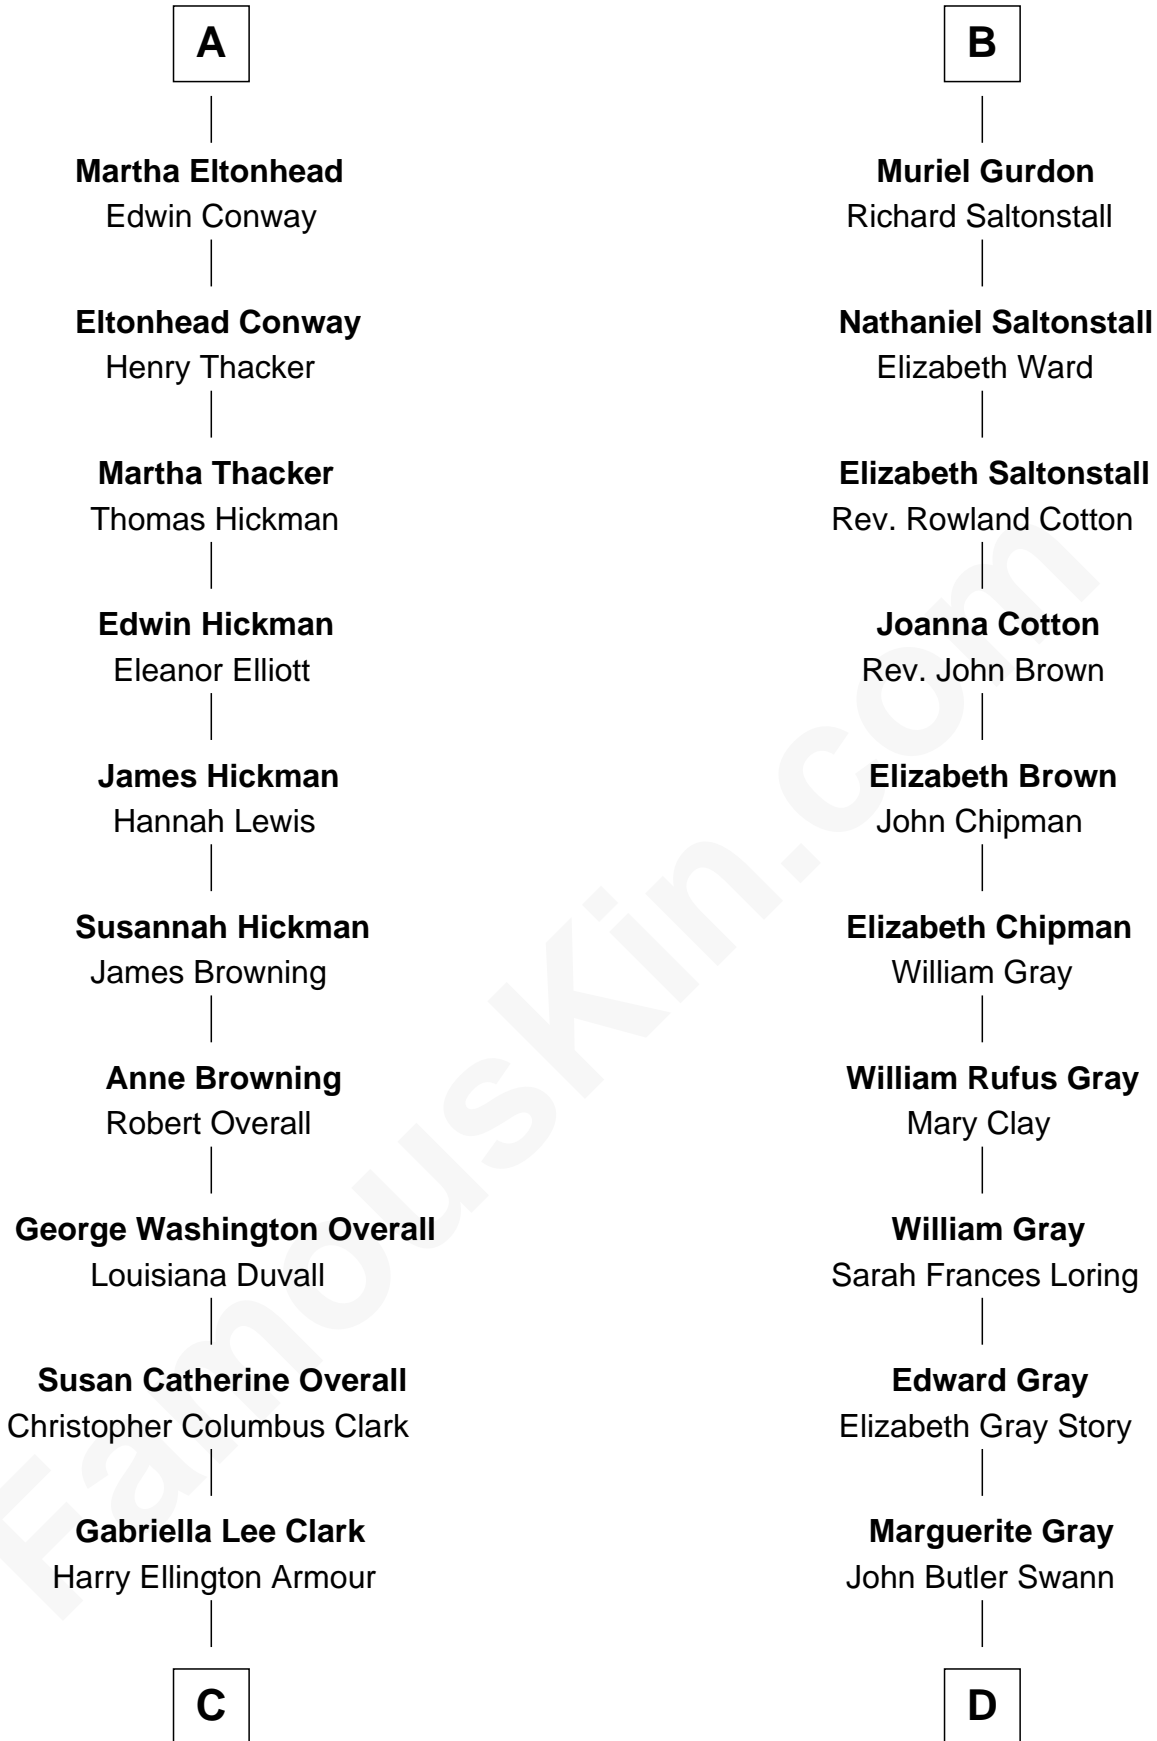

# FamousKin.com Relationship Chart of

**Barack Obama**

*44th U.S. President*

18th cousin 2 times removed of

**Story Musgrave**

*NASA Astronaut*

**Elizabeth Fitzalan**

*with husband*  
*Sir Robert Goushill*

*with husband*  
*Sir Thomas Mowbray*

**Joan Goushill**  
Sir Thomas Stanley

**Margaret Mowbray**  
Sir Robert Howard

**Katherine Stanley**  
Sir John Savage

**Sir John Howard**  
Margaret Chedworth

**Dulcia Savage**  
Sir Henry Bold

**Katherine Howard**  
Sir John Bouchier

**Maud Bold**  
Thomas Gerard

**Jane Bouchier**  
Edmund Knyvet

**Jennet Gerard**  
Richard Eltonhead

**John Knyvet**  
Agnes Harcourt

**William Eltonhead**  
Anne Bowers

**Abigail Knyvet**  
Martin Sedley

**Richard Eltonhead**  
Anne Sutton

**Muriel Sedley**  
Brampton Gurdon

**A**

**B**

FamousKin.com