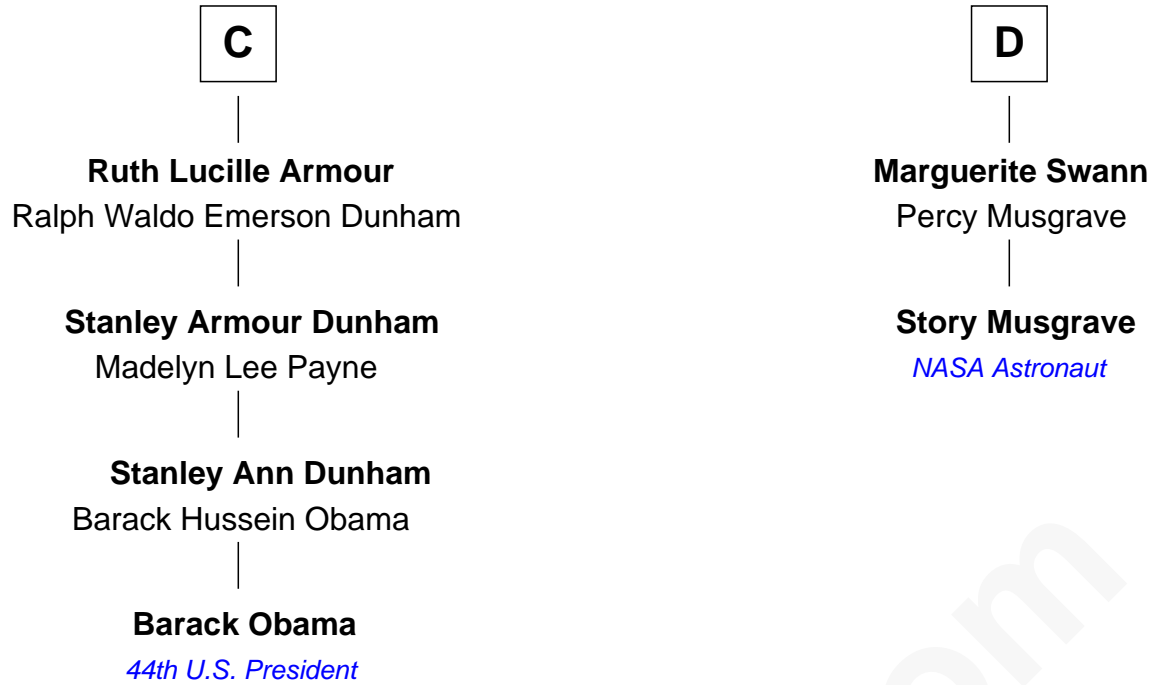

# FamousKin.com Relationship Chart of

**Barack Obama**

*44th U.S. President*

18th cousin 2 times removed of

**Story Musgrave**

*NASA Astronaut*

**Elizabeth Fitzalan**

*with husband*  
*Sir Robert Goushill*

*with husband*  
*Sir Thomas Mowbray*

**Joan Goushill**  
Sir Thomas Stanley

**Margaret Mowbray**  
Sir Robert Howard

**Katherine Stanley**  
Sir John Savage

**Sir John Howard**  
Margaret Chedworth

**Dulcia Savage**  
Sir Henry Bold

**Katherine Howard**  
Sir John Bouchier

**Maud Bold**  
Thomas Gerard

**Jane Bouchier**  
Edmund Knyvet

**Jennet Gerard**  
Richard Eltonhead

**John Knyvet**  
Agnes Harcourt

**William Eltonhead**  
Anne Bowers

**Abigail Knyvet**  
Martin Sedley

**Richard Eltonhead**  
Anne Sutton

**Muriel Sedley**  
Brampton Gurdon

**A**

**B**

FamousKin.com