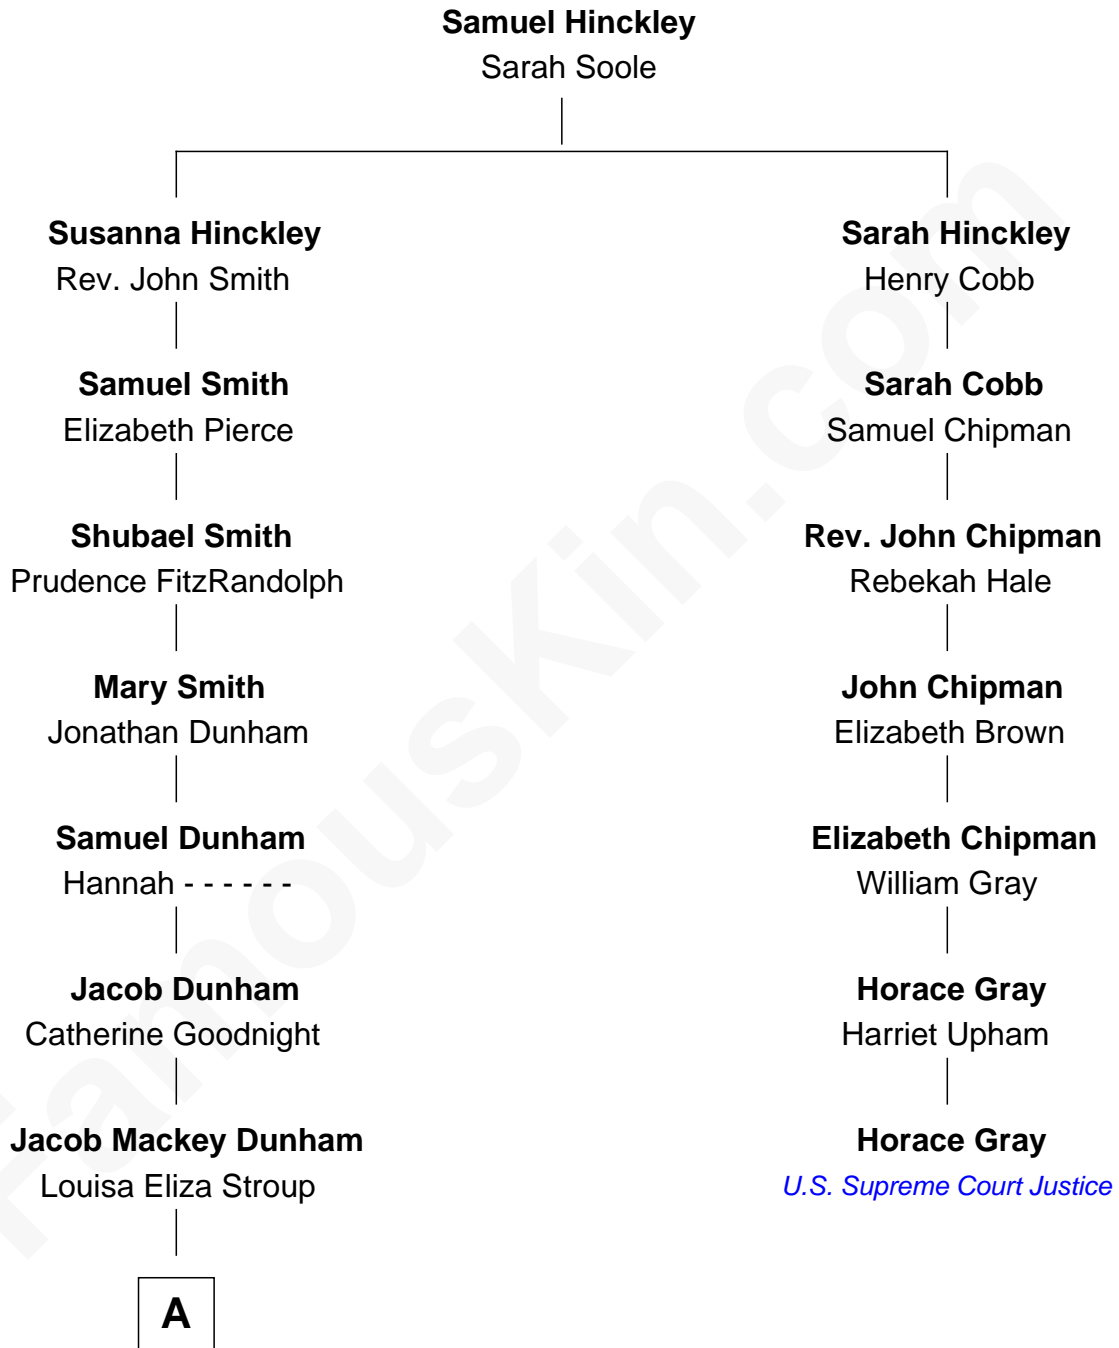

FamousKin.com Relationship Chart of

Barack Obama

44th U.S. President

6th cousin 5 times removed of

Horace Gray

U.S. Supreme Court Justice

A

—
Jacob William Dunham

Mary Anne Kearney

—
Ralph Waldo Emerson Dunham

Ruth Lucille Armour

—
Stanley Armour Dunham

Madelyn Lee Payne

—
Stanley Ann Dunham

Barack Hussein Obama

—
Barack Obama

44th U.S. President

FamousKin.com