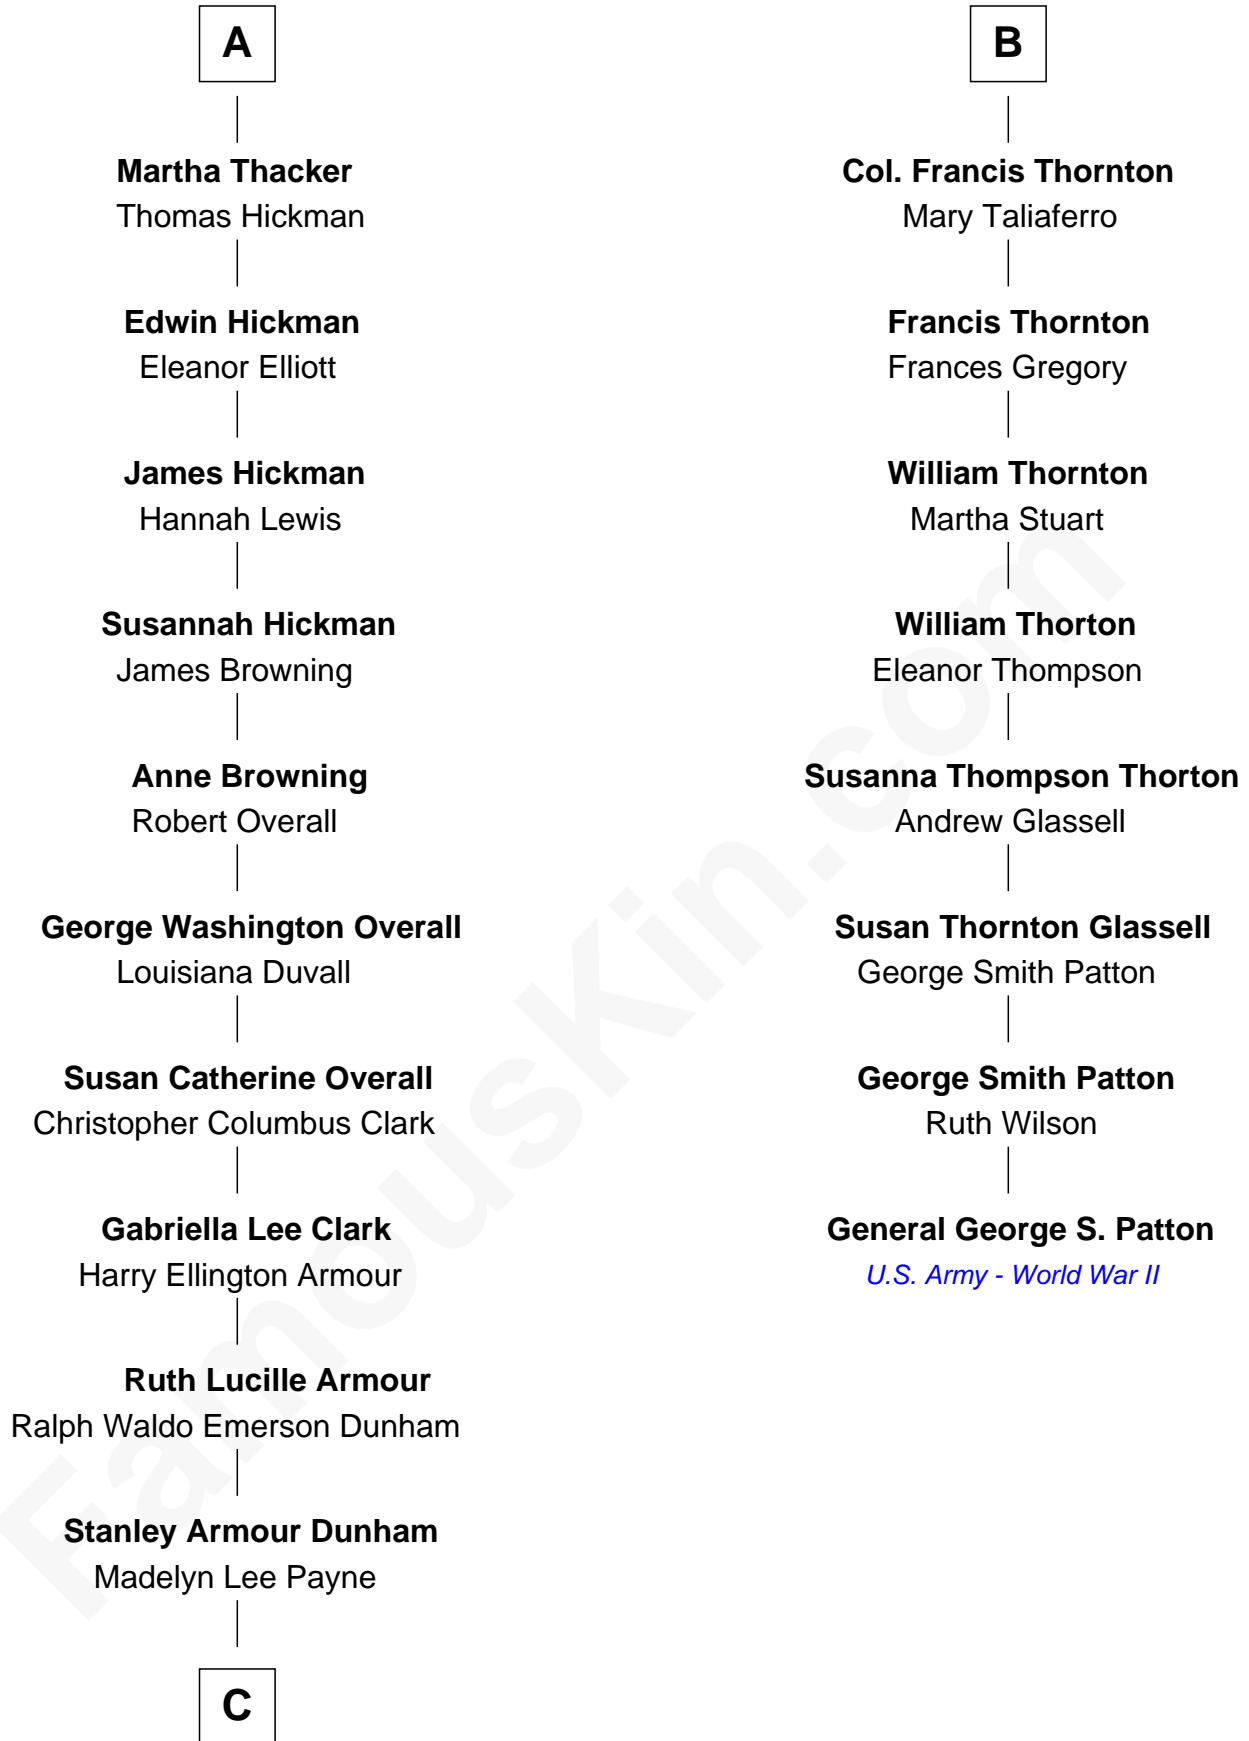

FamousKin.com Relationship Chart of

Barack Obama

44th U.S. President

14th cousin 4 times removed of

General George S. Patton

U.S. Army - World War II

Sir John Savage

Katherine Stanley

C

—
Stanley Ann Dunham
Barack Hussein Obama

—
Barack Obama
44th U.S. President

FamousKin.com