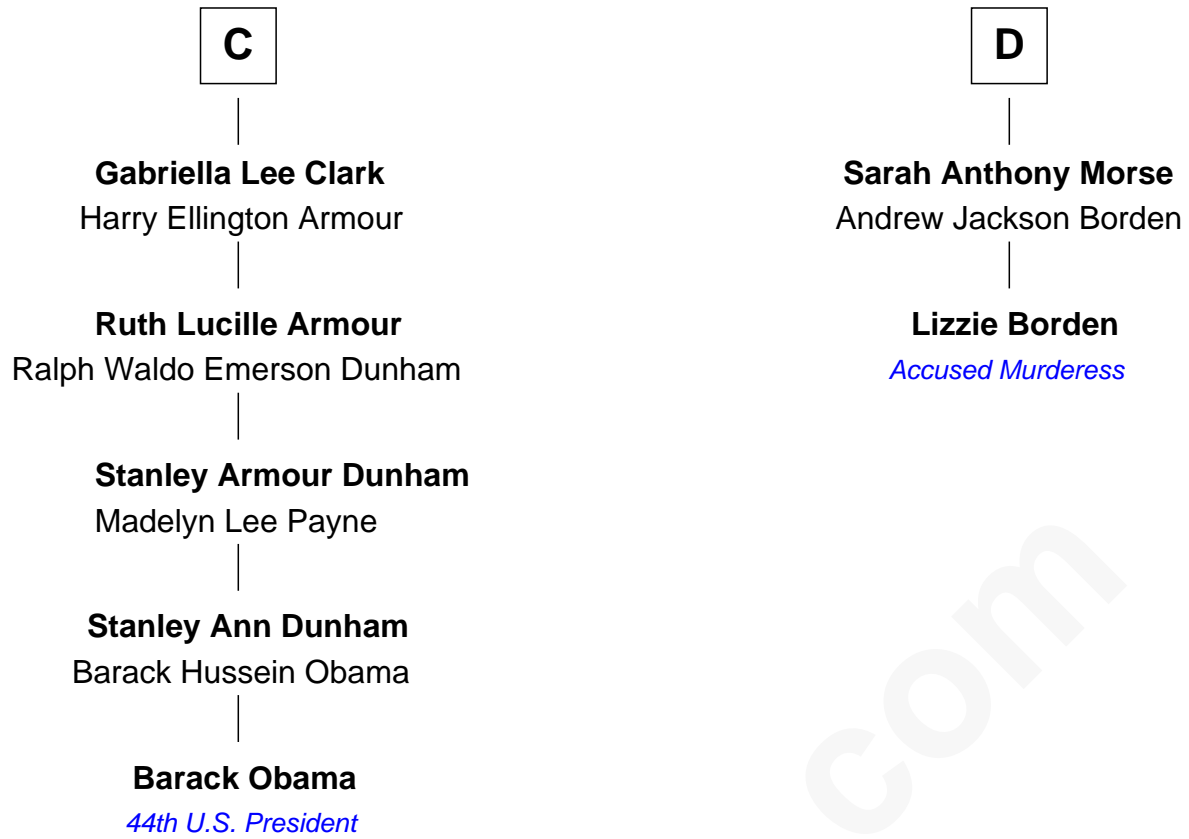

FamousKin.com Relationship Chart of

Barack Obama

44th U.S. President

18th cousin 3 times removed of

Lizzie Borden

Accused Murderess

Sir Richard Fitzalan

Elizabeth de Bohun

Elizabeth Fitzalan

Sir Robert Goushill

Joan Goushill

Sir Thomas Stanley

Katherine Stanley

Sir John Savage

Dulcia Savage

Sir Henry Bold

Sir William Beauchamp

Joan Beauchamp

James Butler

Elizabeth Butler

John Talbot

Ann Talbot

Sir Henry Vernon

Elizabeth Vernon

Sir Robert Corbet

Dorothy Corbet

Sir Richard Mainwaring

Sir Arthur Mainwaring

Margaret Mainwaring

B

FamousKin.com