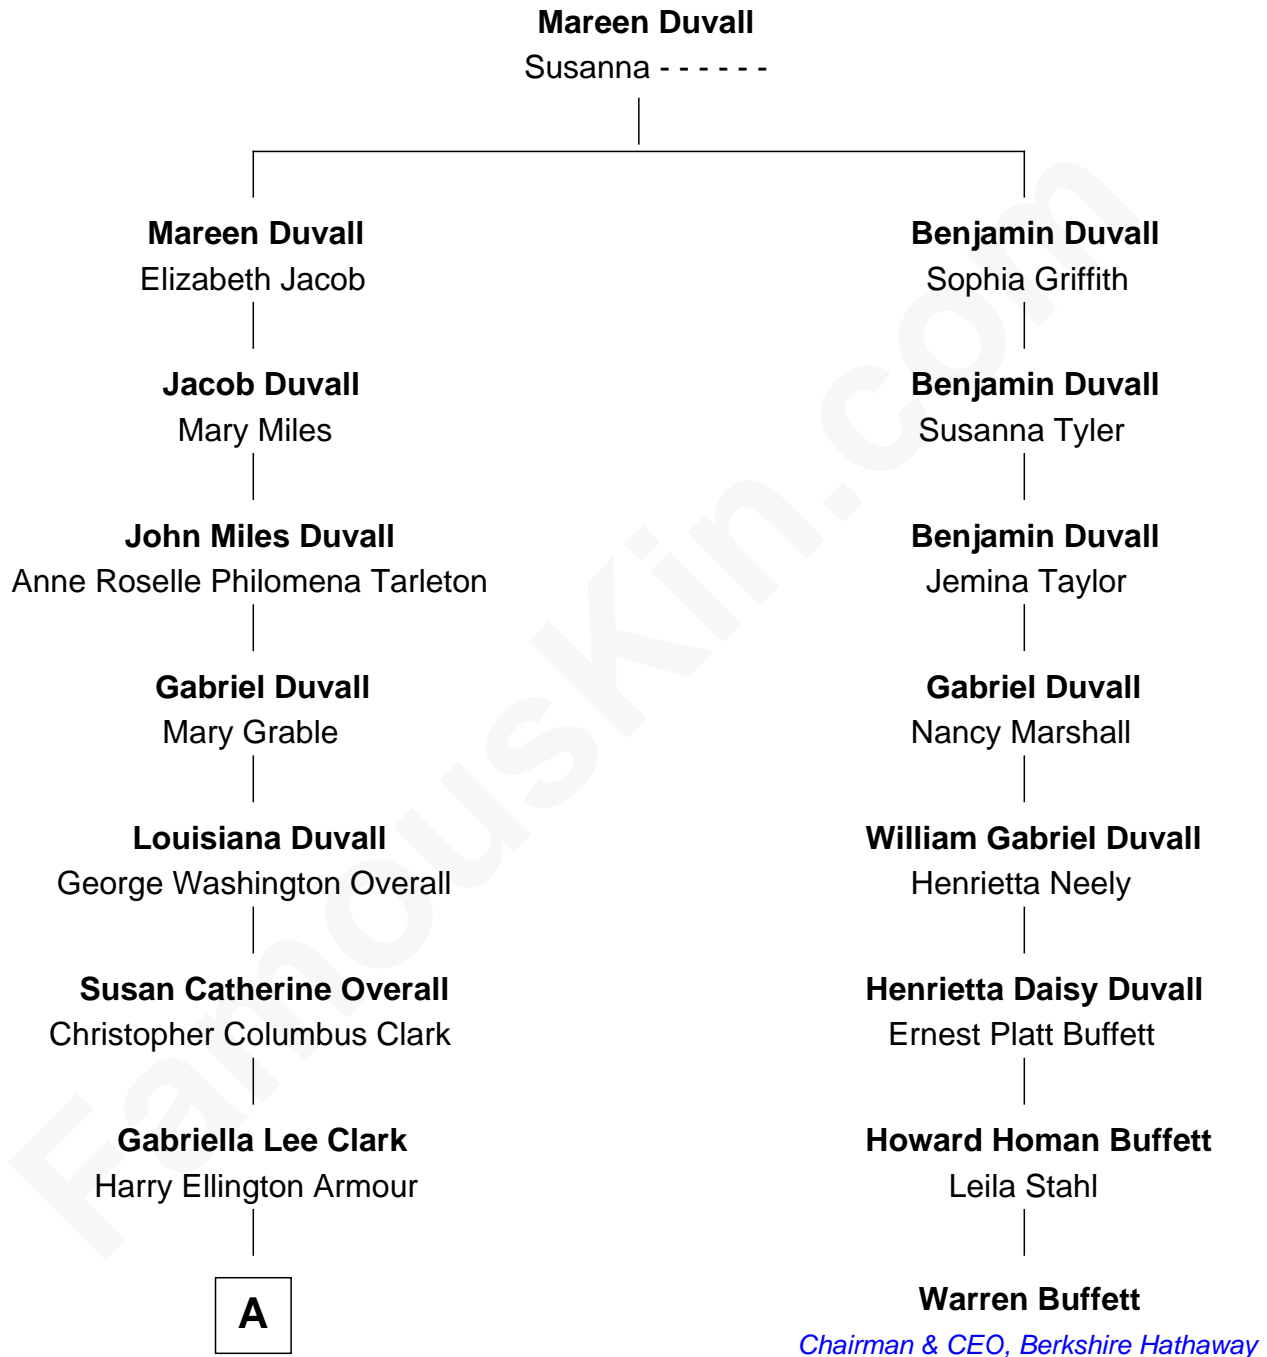

FamousKin.com Relationship Chart of

Barack Obama

44th U.S. President

7th cousin 3 times removed of

Warren Buffett

Chairman & CEO, Berkshire Hathaway

A

—
Ruth Lucille Armour
Ralph Waldo Emerson Dunham

—
Stanley Armour Dunham
Madelyn Lee Payne

—
Stanley Ann Dunham
Barack Hussein Obama

—
Barack Obama
44th U.S. President

FamousKin.com