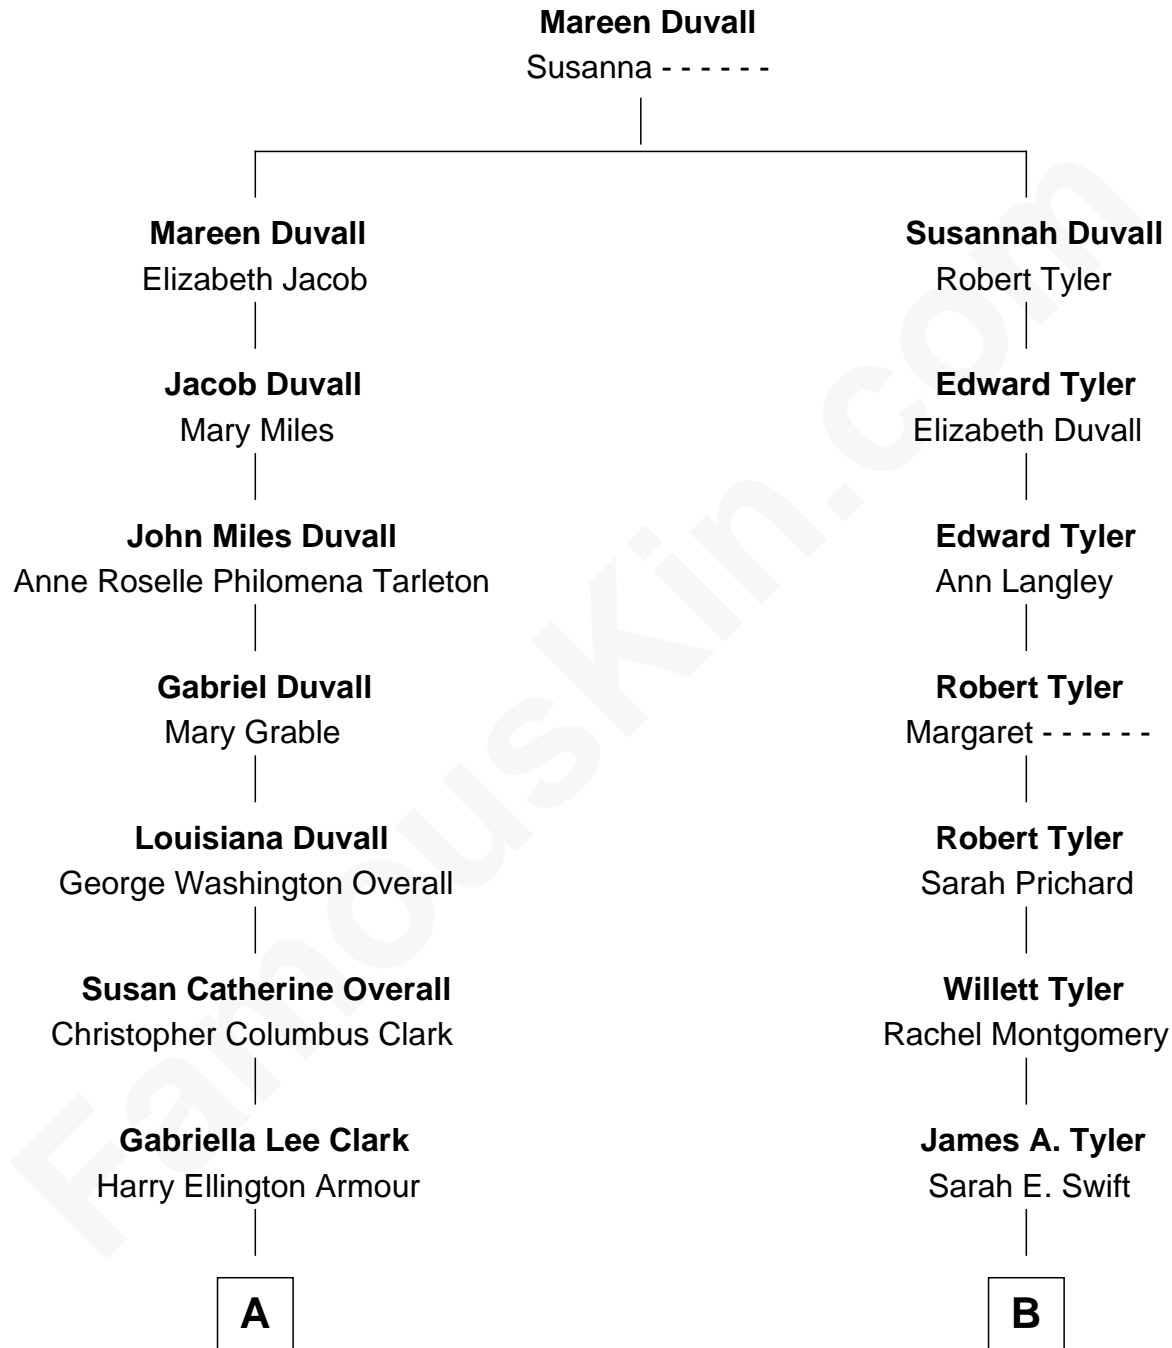

# FamousKin.com Relationship Chart of

**Barack Obama**

44th U.S. President

9th cousin 1 time removed of

**Dick Cheney**

46th U.S. Vice-President

**A**

**Ruth Lucille Armour**  
Ralph Waldo Emerson Dunham

**Stanley Armour Dunham**  
Madelyn Lee Payne

**Stanley Ann Dunham**  
Barack Hussein Obama

**Barack Obama**  
*44th U.S. President*

**B**

**Margaret E. Tyler**  
Thomas Herbert Cheney

**Richard Herbert Cheney**  
Marge Lorraine Dickey

**Dick Cheney**  
*46th U.S. Vice-President*

FamousKin.com