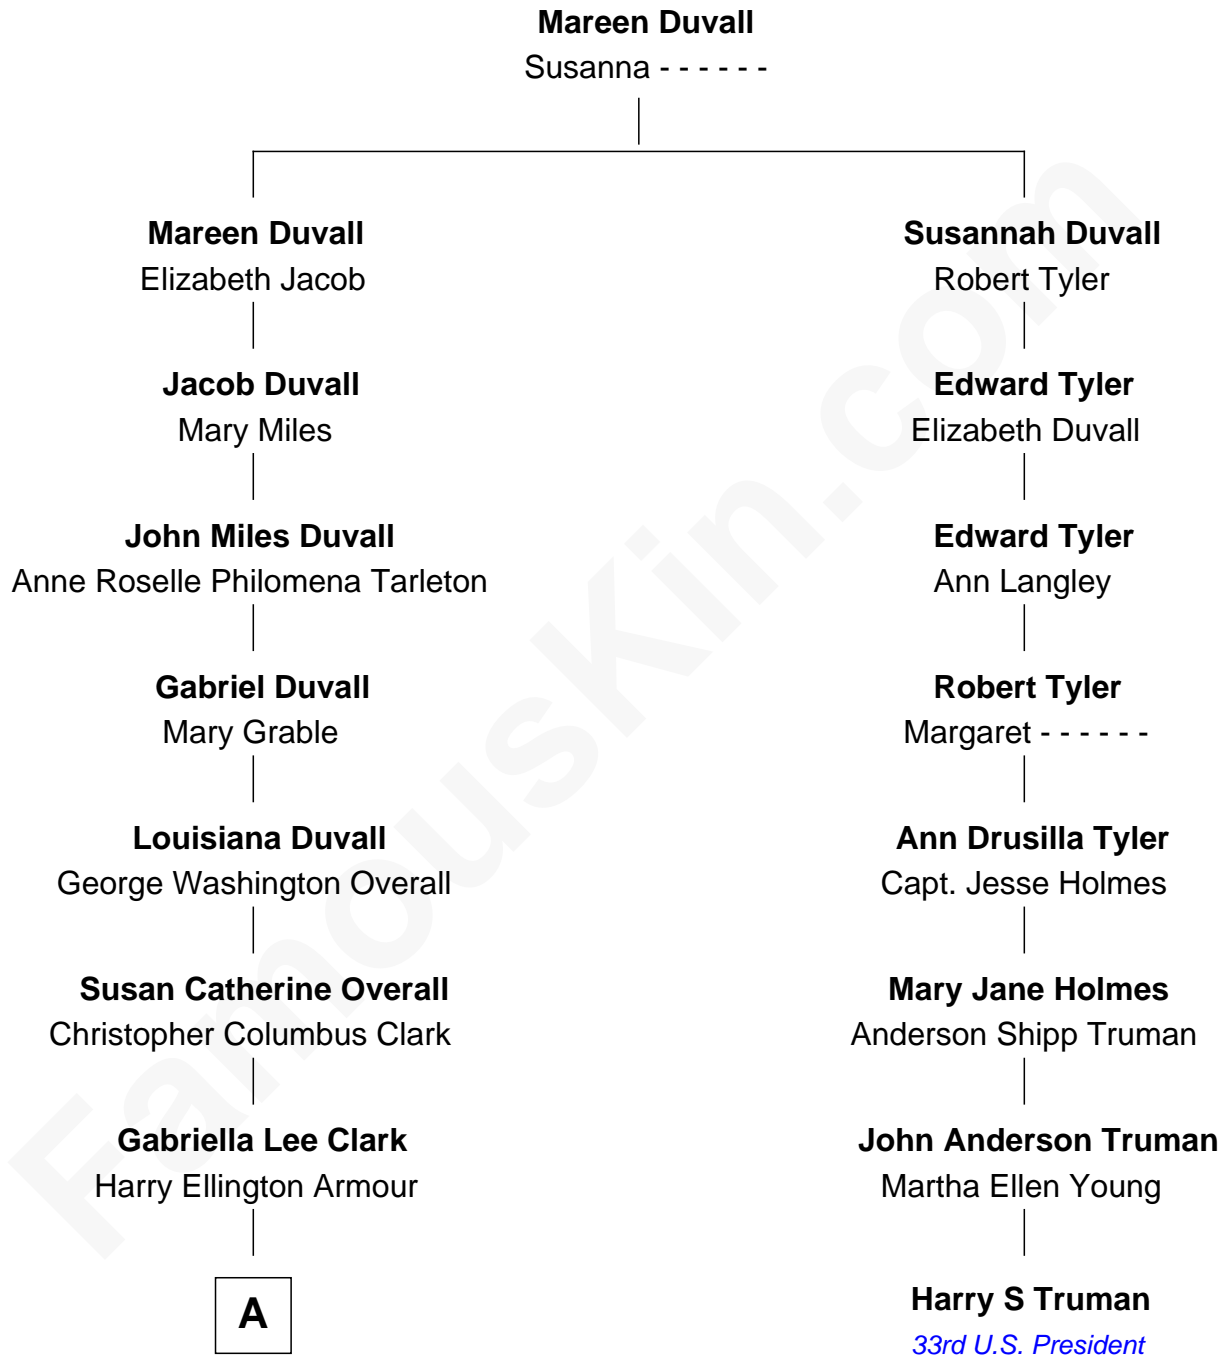

# FamousKin.com Relationship Chart of

**Barack Obama**  
44th U.S. President

7th cousin 3 times removed of

**Harry S Truman**  
33rd U.S. President

**A**

—  
**Ruth Lucille Armour**  
Ralph Waldo Emerson Dunham

—  
**Stanley Armour Dunham**  
Madelyn Lee Payne

—  
**Stanley Ann Dunham**  
Barack Hussein Obama

—  
**Barack Obama**  
*44th U.S. President*

FamousKin.com