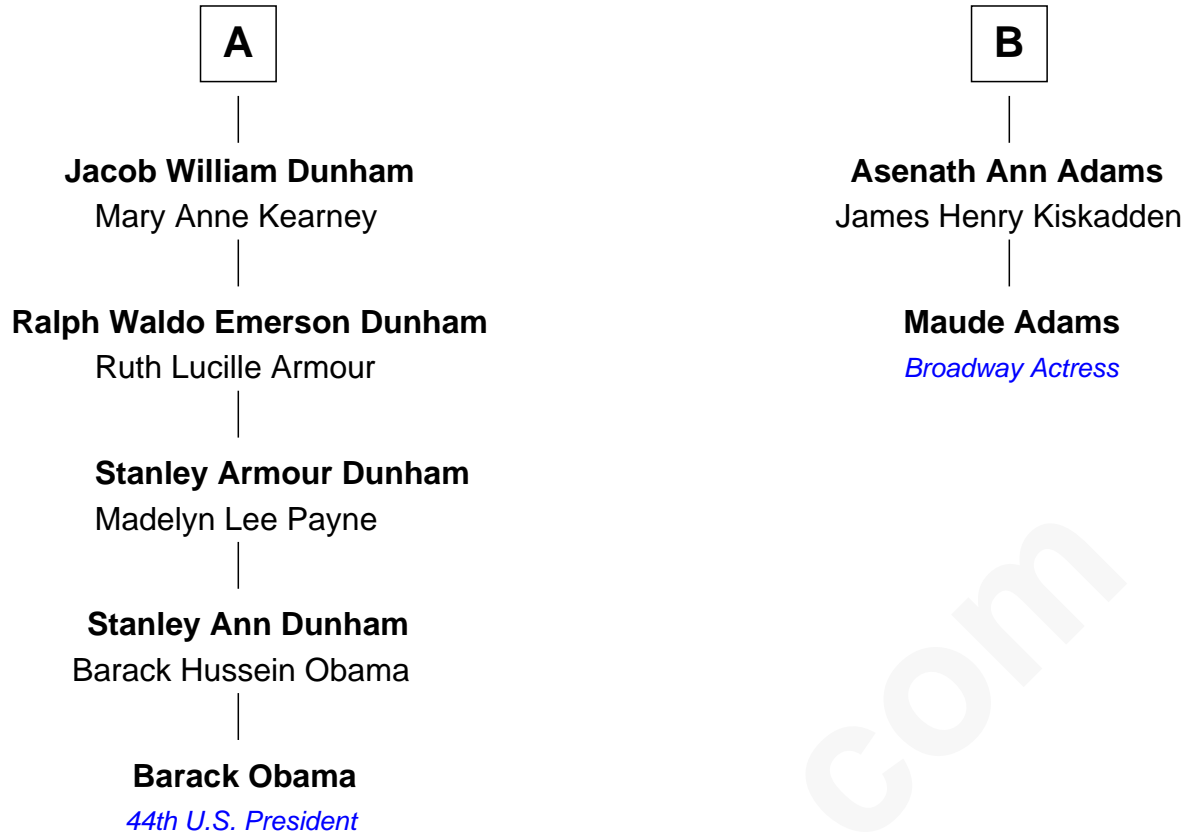

FamousKin.com Relationship Chart of

Barack Obama

44th U.S. President

8th cousin 3 times removed of

Maude Adams

Broadway Actress

Samuel Hinckley

Sarah Soole

FamousKin.com