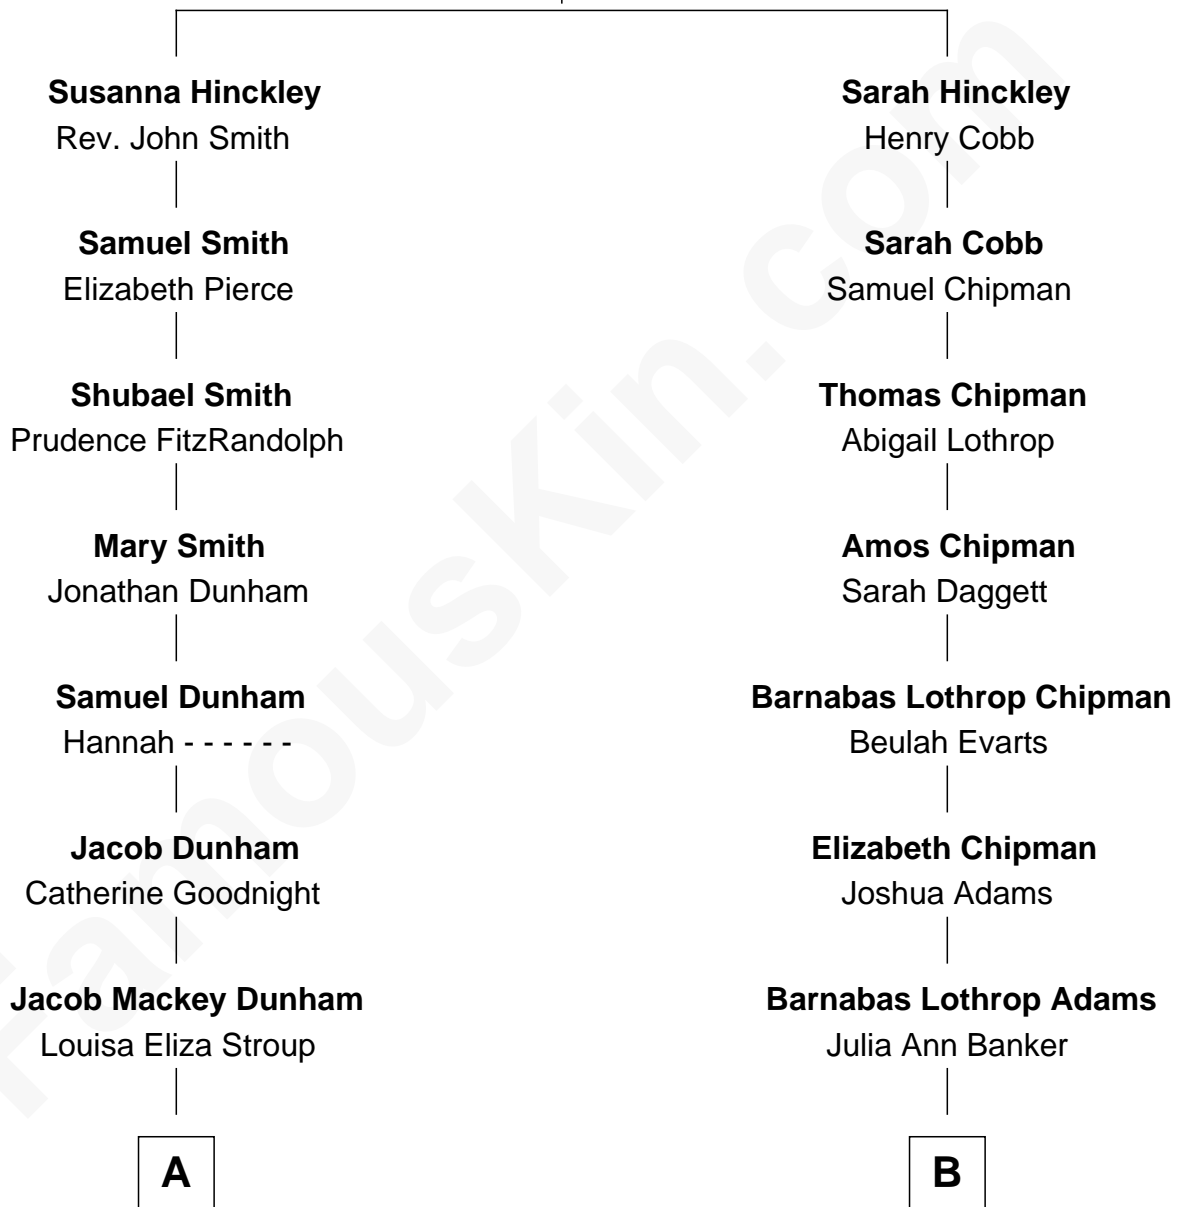

FamousKin.com Relationship Chart of

Barack Obama

44th U.S. President

8th cousin 3 times removed of

Maude Adams

Broadway Actress

Samuel Hinckley

Sarah Soole

FamousKin.com