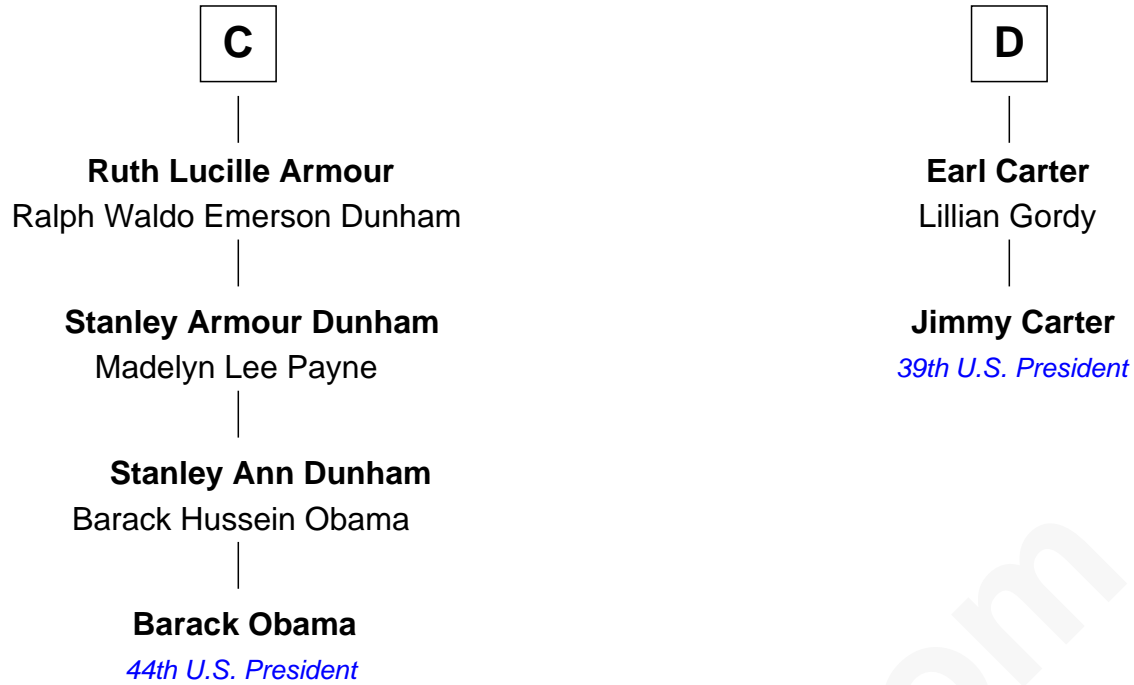

FamousKin.com