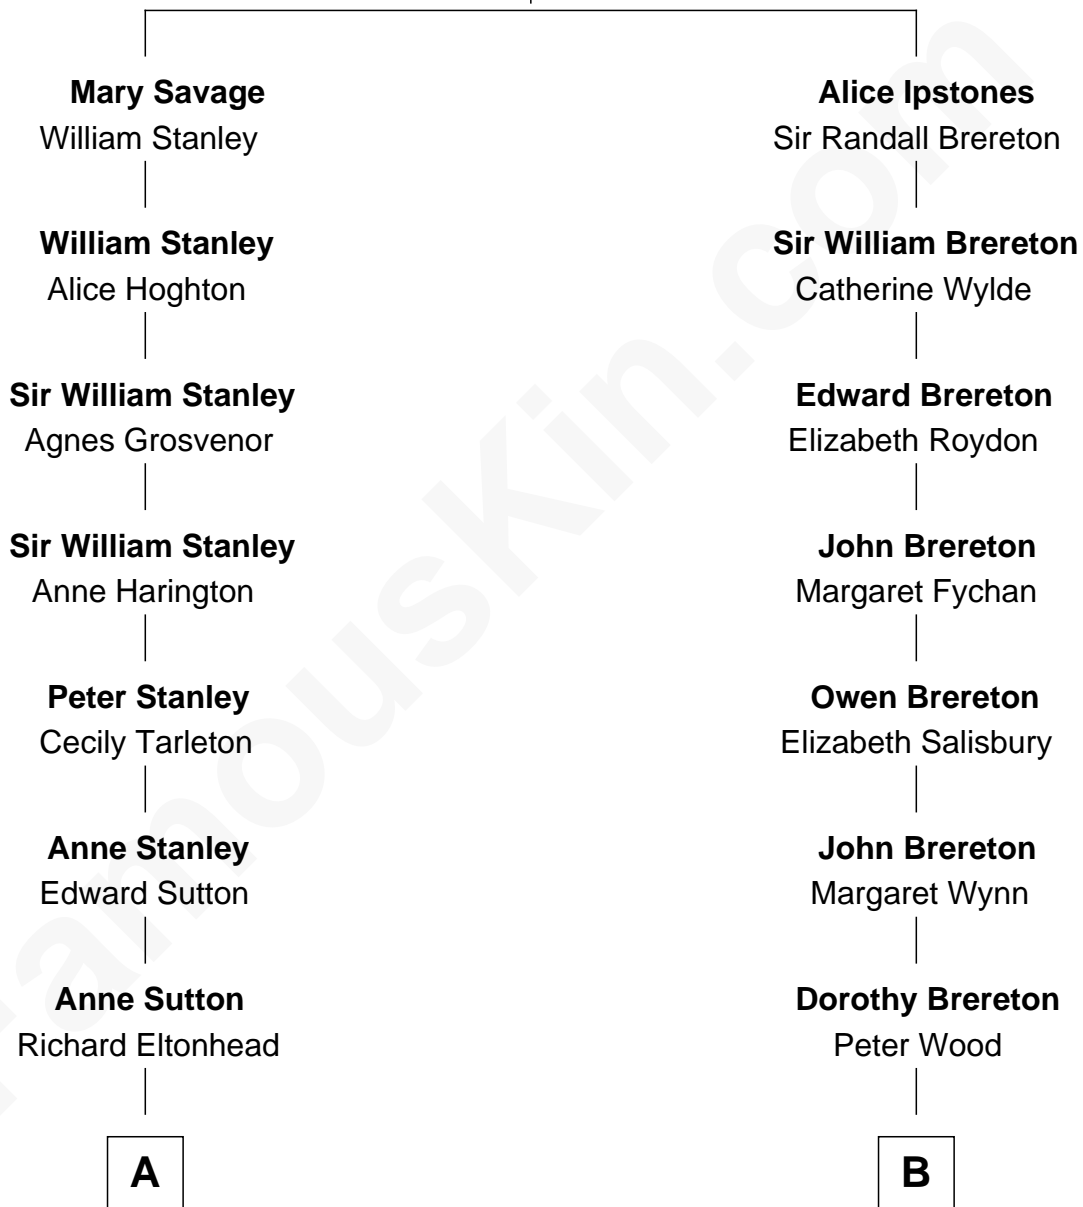

FamousKin.com Relationship Chart of

Barack Obama

44th U.S. President

18th cousin 2 times removed of

Jimmy Carter

39th U.S. President

Maud de Swinnerton

with husband
Sir John Savage

with husband
Sir William Ipstones

FamousKin.com