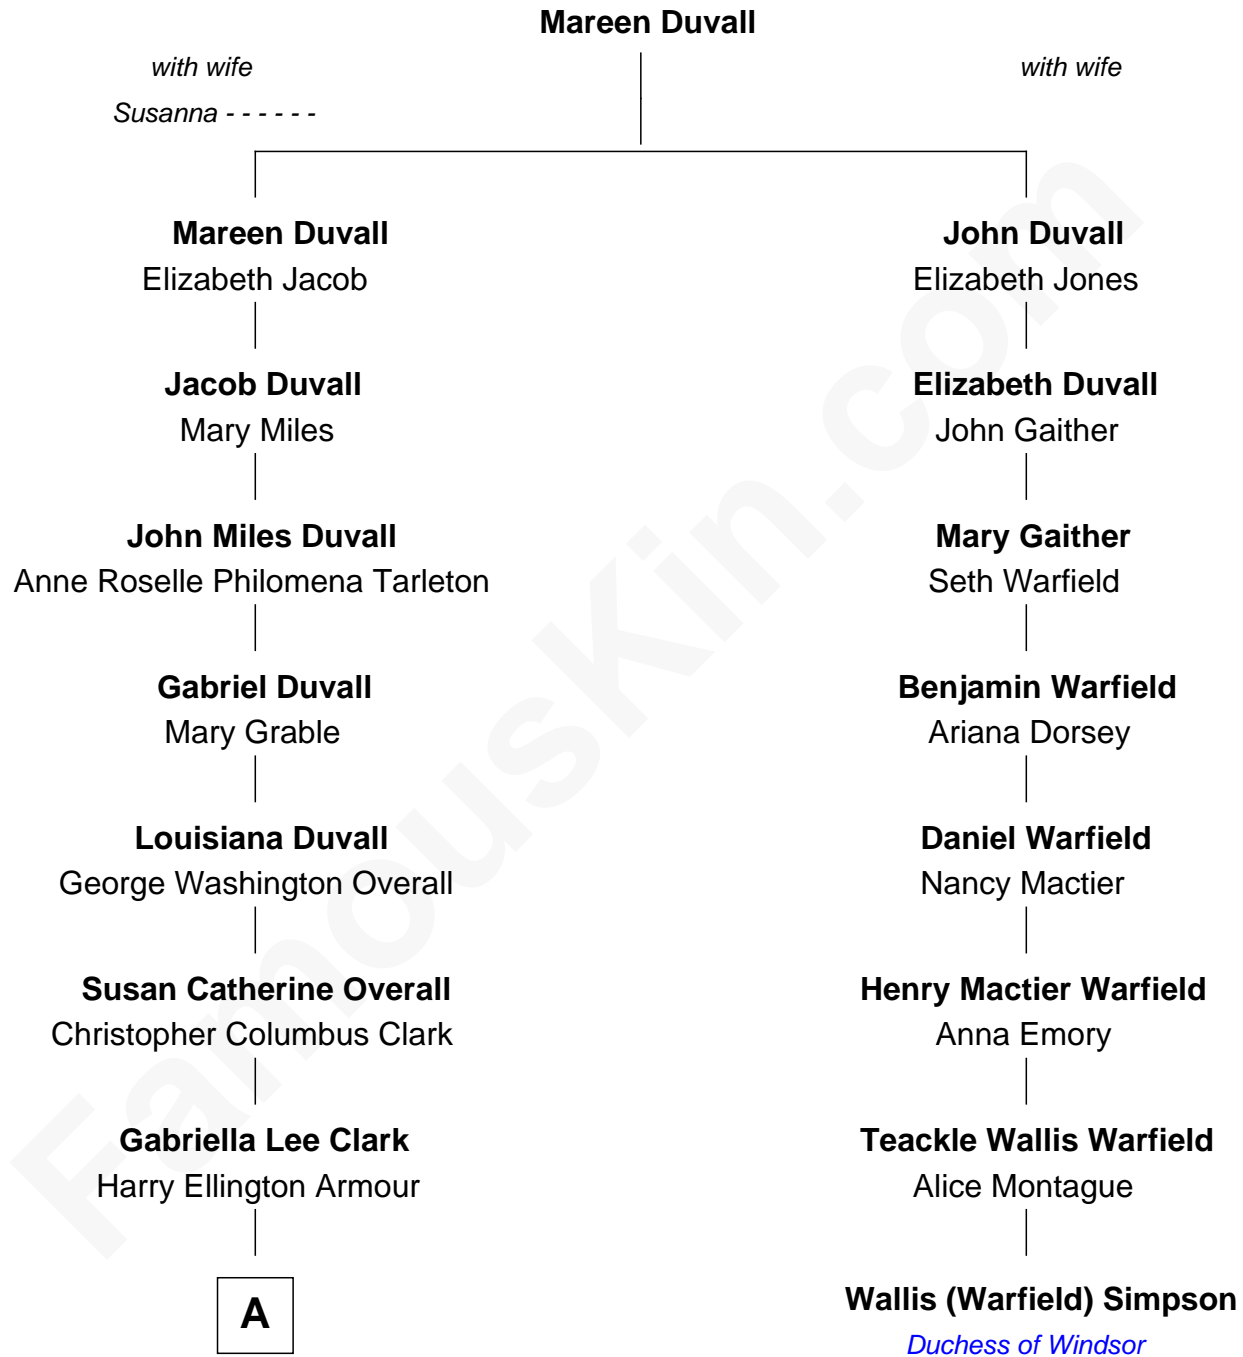

FamousKin.com Relationship Chart of

Barack Obama
44th U.S. President

7th cousin 3 times removed of

Wallis (Warfield) Simpson

Duchess of Windsor, wife of former King Edward VIII

A

—
Ruth Lucille Armour
Ralph Waldo Emerson Dunham

—
Stanley Armour Dunham
Madelyn Lee Payne

—
Stanley Ann Dunham
Barack Hussein Obama

—
Barack Obama
44th U.S. President

FamousKin.com