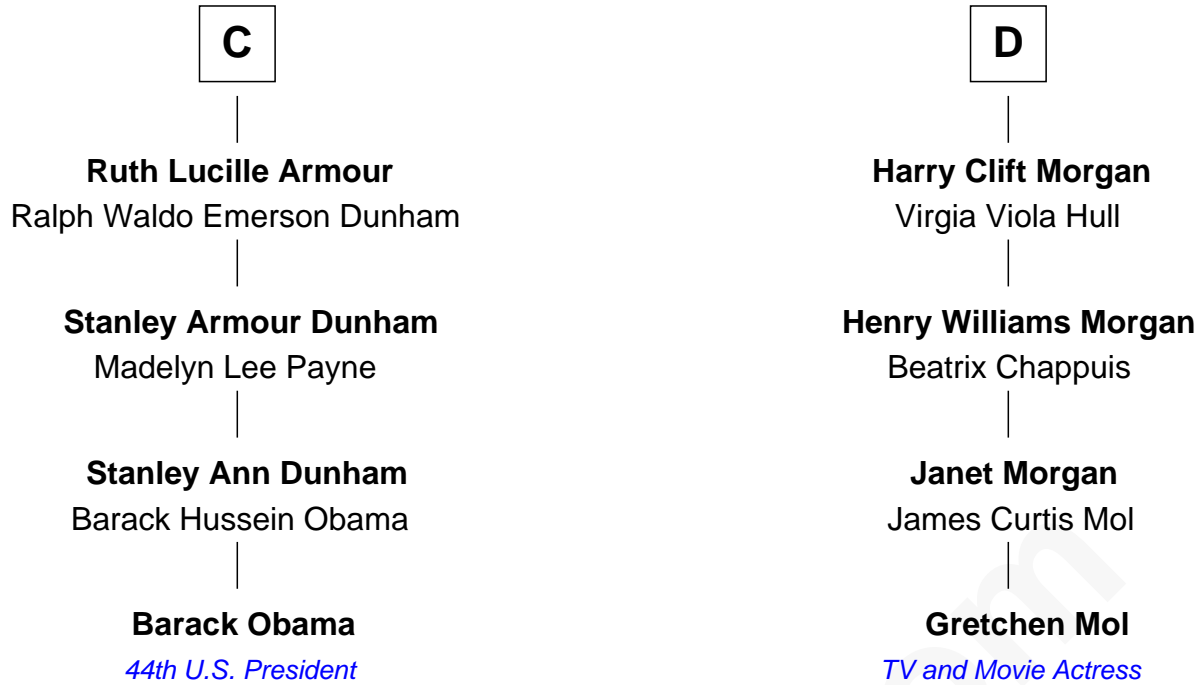

FamousKin.com Relationship Chart of

Barack Obama

44th U.S. President

20th cousin of

Gretchen Mol

TV and Movie Actress

Elizabeth Fitzalan

with husband
Sir Robert Goushill

with husband
Sir Thomas Mowbray

Joan Goushill
Sir Thomas Stanley

Margaret Mowbray
Sir Robert Howard

Katherine Stanley
Sir John Savage

Sir John Howard
Katherine Moleyns

Dulcia Savage
Sir Henry Bold

Sir Thomas Howard
Elizabeth Tilney

Maud Bold
Thomas Gerard

Elizabeth Howard
Thomas Boleyn

Jennet Gerard
Richard Eltonhead

Mary Boleyn
Sir William Carey

William Eltonhead
Anne Bowers

Catherine Carey
Sir Francis Knollys

Richard Eltonhead
Anne Sutton

Anne Knollys
Sir Thomas West

A

B

Gretchen Mol photo by [U.S. National Archives](#)