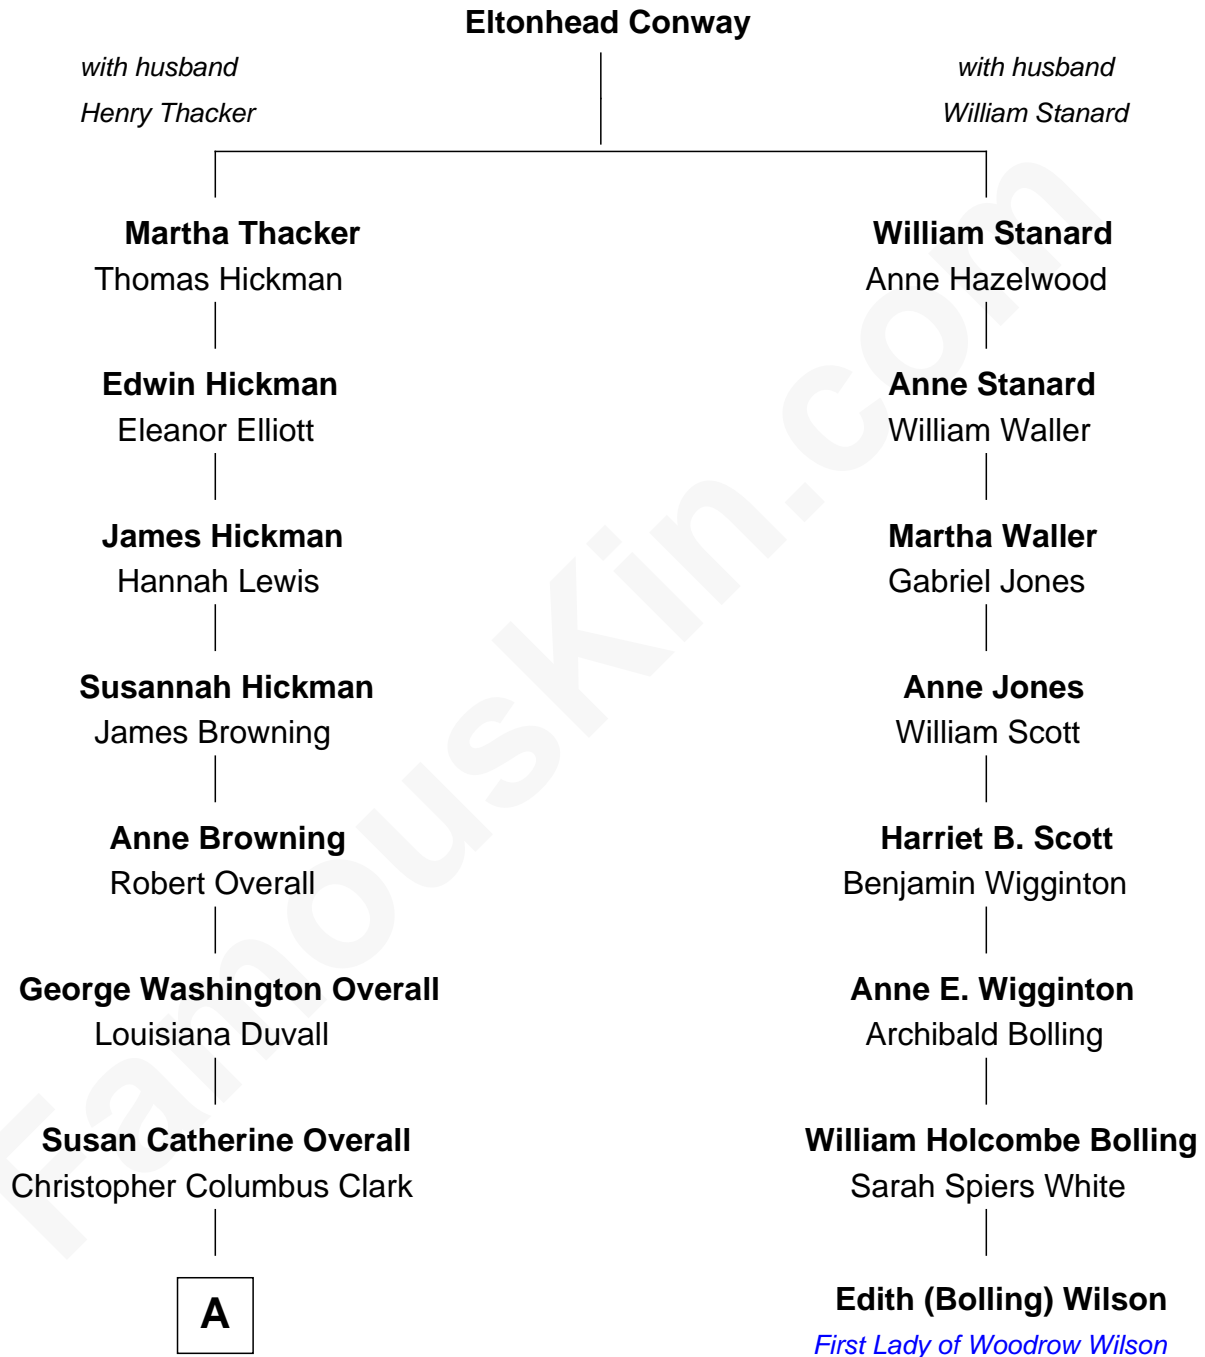

FamousKin.com Relationship Chart of

Barack Obama
44th U.S. President

7th cousin 4 times removed of

Edith (Bolling) Wilson
First Lady of President Woodrow Wilson

A

—
Gabriella Lee Clark
Harry Ellington Armour

—
Ruth Lucille Armour
Ralph Waldo Emerson Dunham

—
Stanley Armour Dunham
Madelyn Lee Payne

—
Stanley Ann Dunham
Barack Hussein Obama

—
Barack Obama
44th U.S. President

FamousKin.com