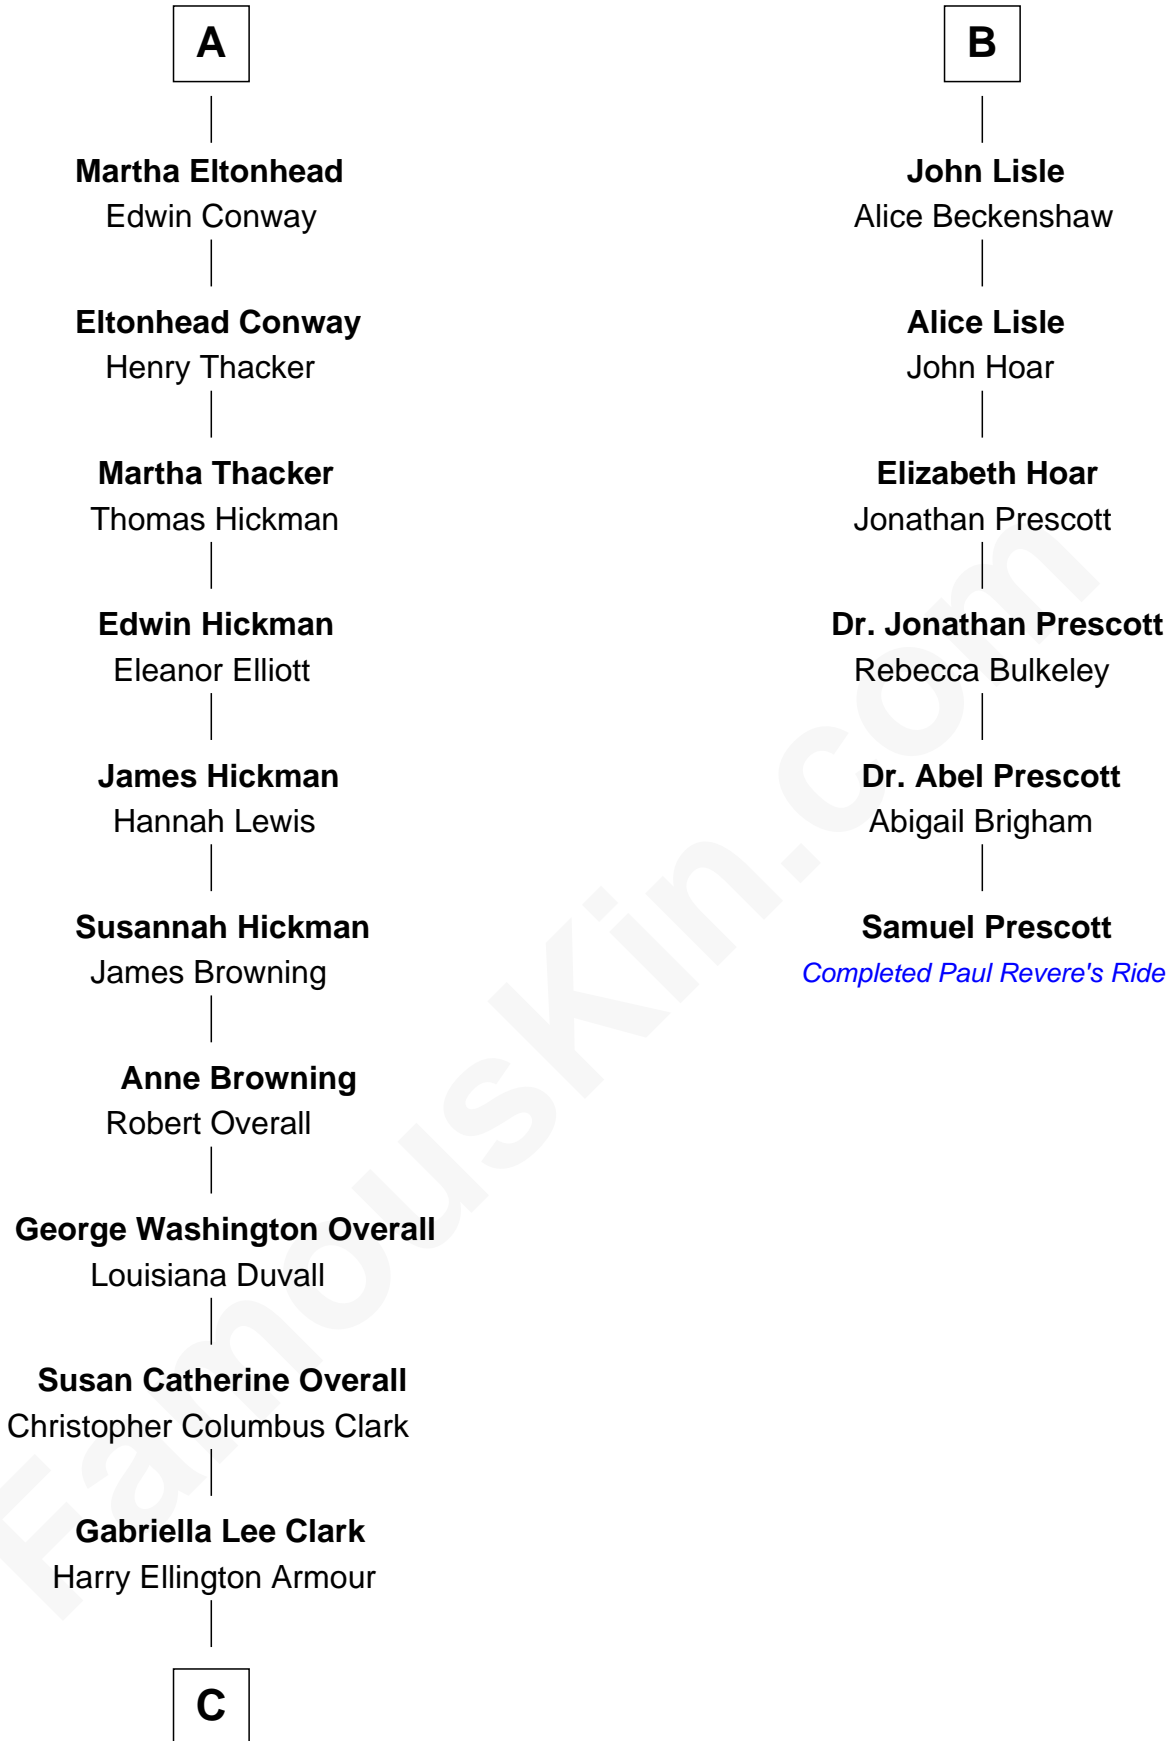

FamousKin.com Relationship Chart of

Barack Obama

44th U.S. President

12th cousin 8 times removed of

Samuel Prescott

Completed Paul Revere's Midnight Ride

C

—
Ruth Lucille Armour
Ralph Waldo Emerson Dunham

—
Stanley Armour Dunham
Madelyn Lee Payne

—
Stanley Ann Dunham
Barack Hussein Obama

—
Barack Obama
44th U.S. President

FamousKin.com