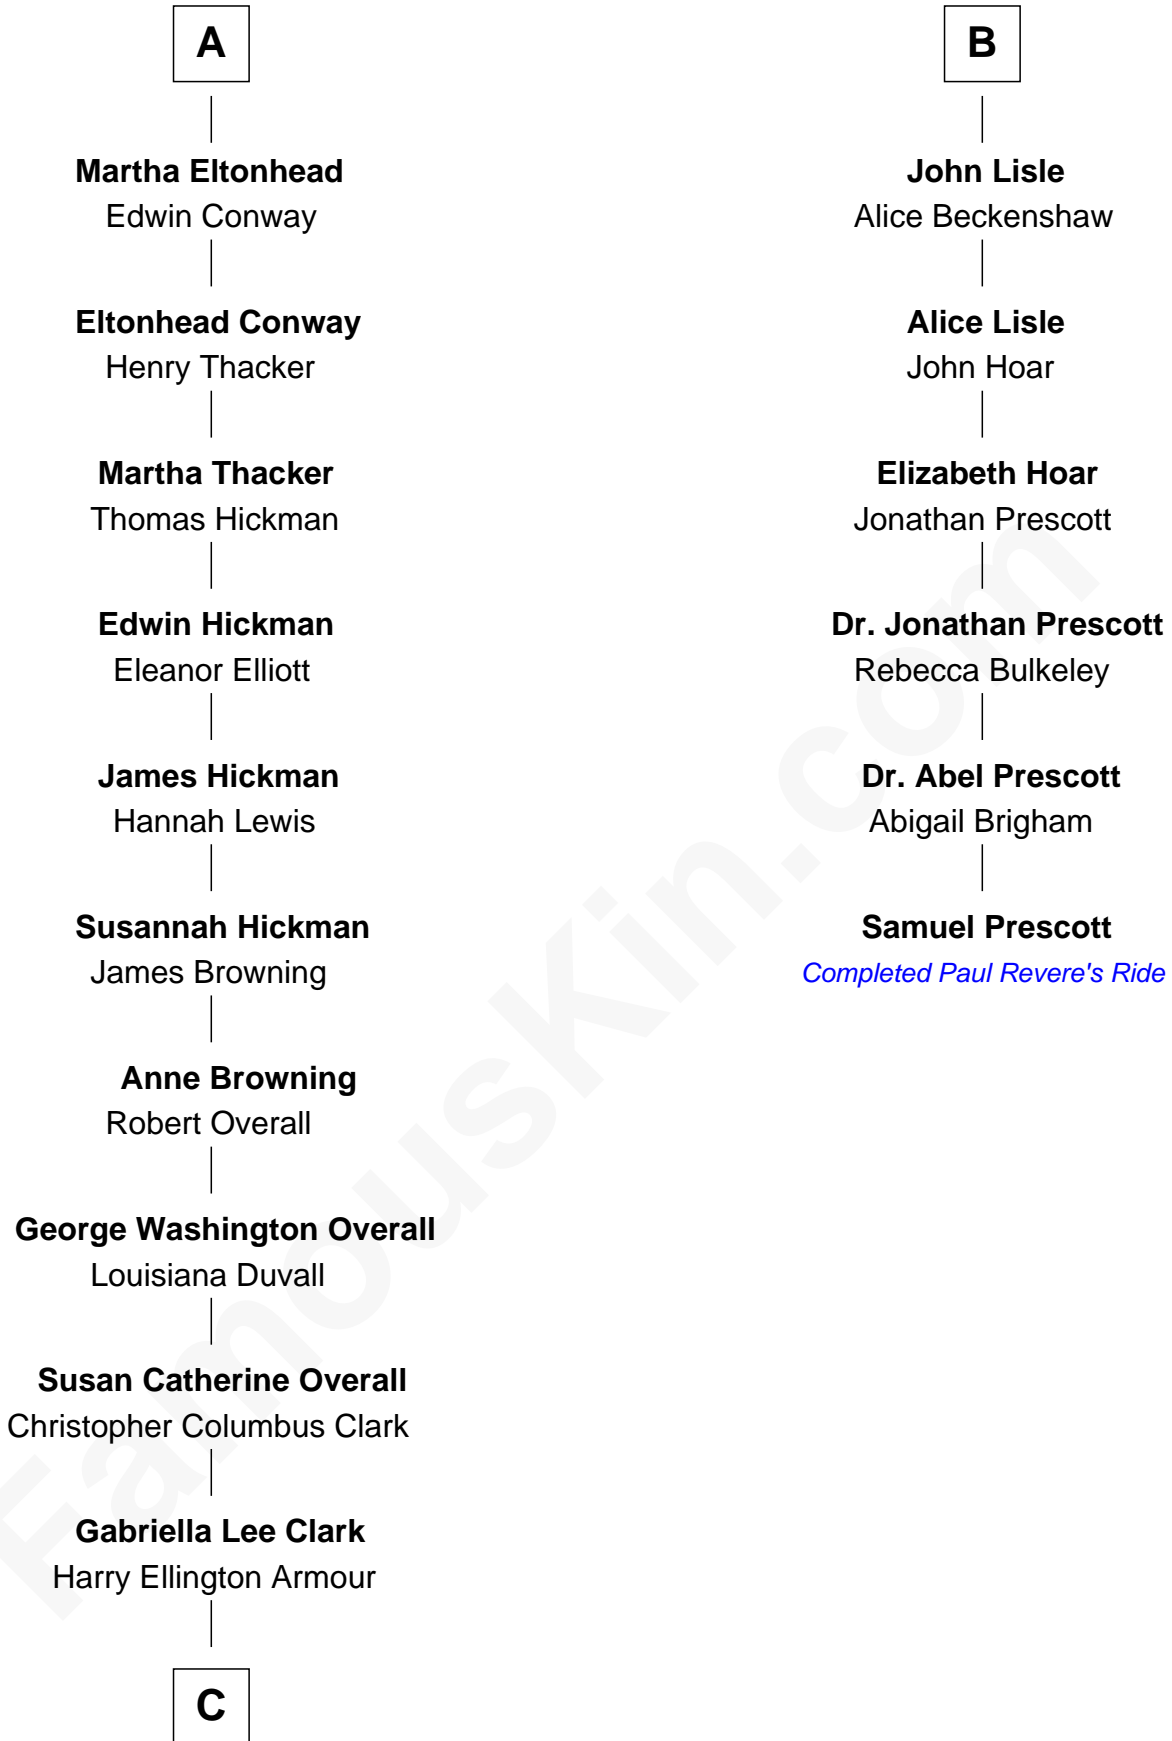

# FamousKin.com Relationship Chart of

**Barack Obama**

44th U.S. President

12th cousin 8 times removed of

**Samuel Prescott**

Completed Paul Revere's Midnight Ride

**C**

—  
**Ruth Lucille Armour**  
Ralph Waldo Emerson Dunham

—  
**Stanley Armour Dunham**  
Madelyn Lee Payne

—  
**Stanley Ann Dunham**  
Barack Hussein Obama

—  
**Barack Obama**  
*44th U.S. President*

FamousKin.com