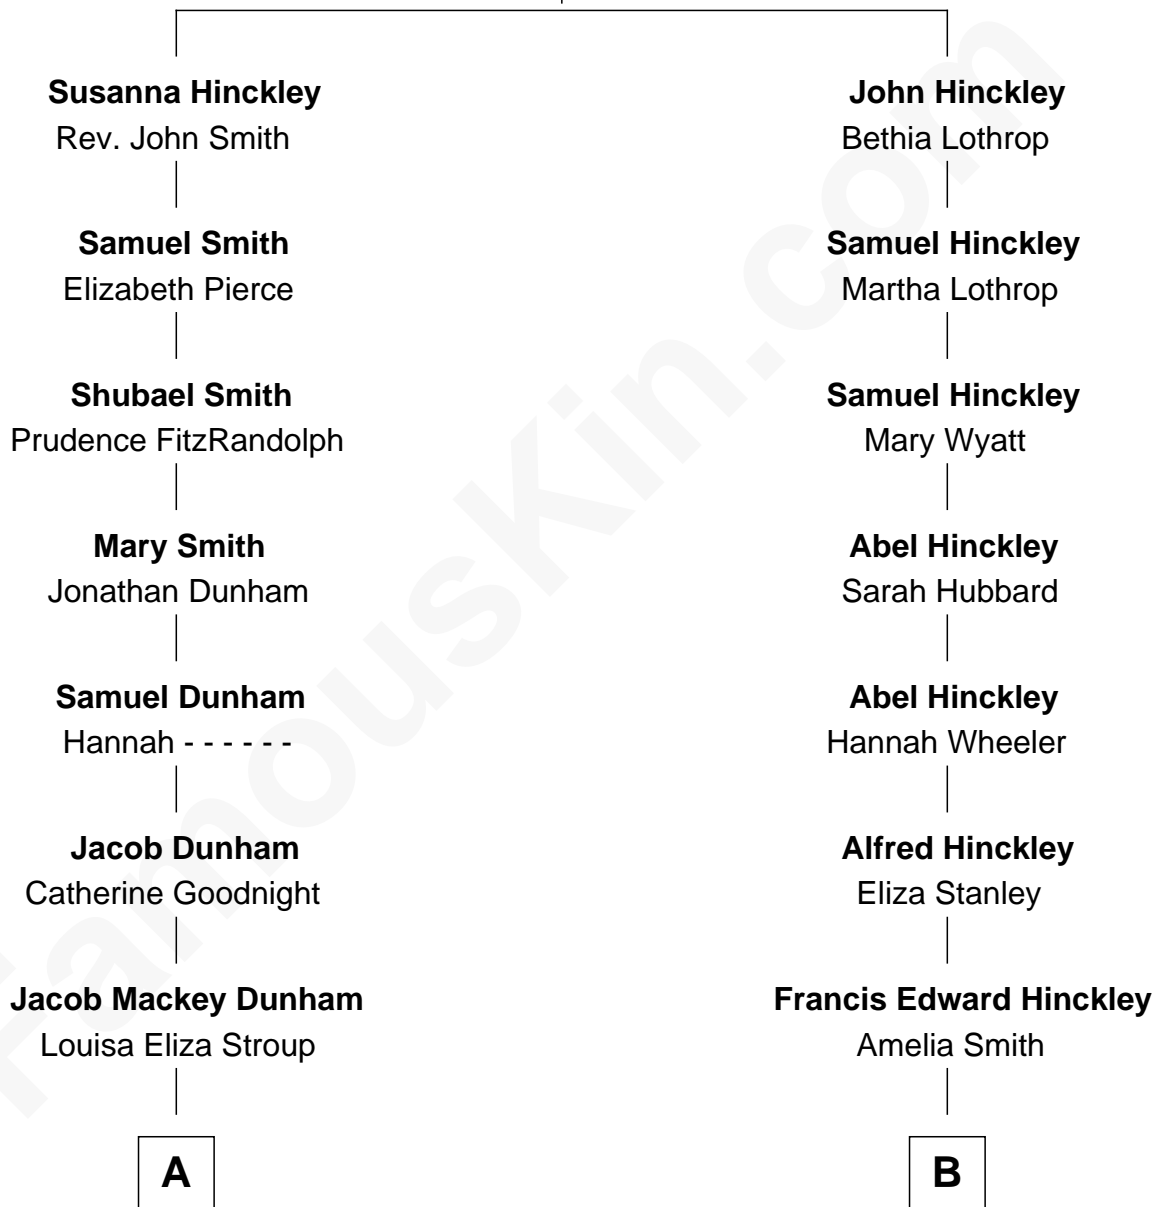

# FamousKin.com Relationship Chart of

**Barack Obama**

*44th U.S. President*

9th cousin 2 times removed of

**John Hinckley, Jr.**

*Shot President Ronald Reagan*

**Samuel Hinckley**

Sarah Soole

**A**

**Jacob William Dunham**

Mary Anne Kearney

**Ralph Waldo Emerson Dunham**

Ruth Lucille Armour

**Stanley Armour Dunham**

Madelyn Lee Payne

**Stanley Ann Dunham**