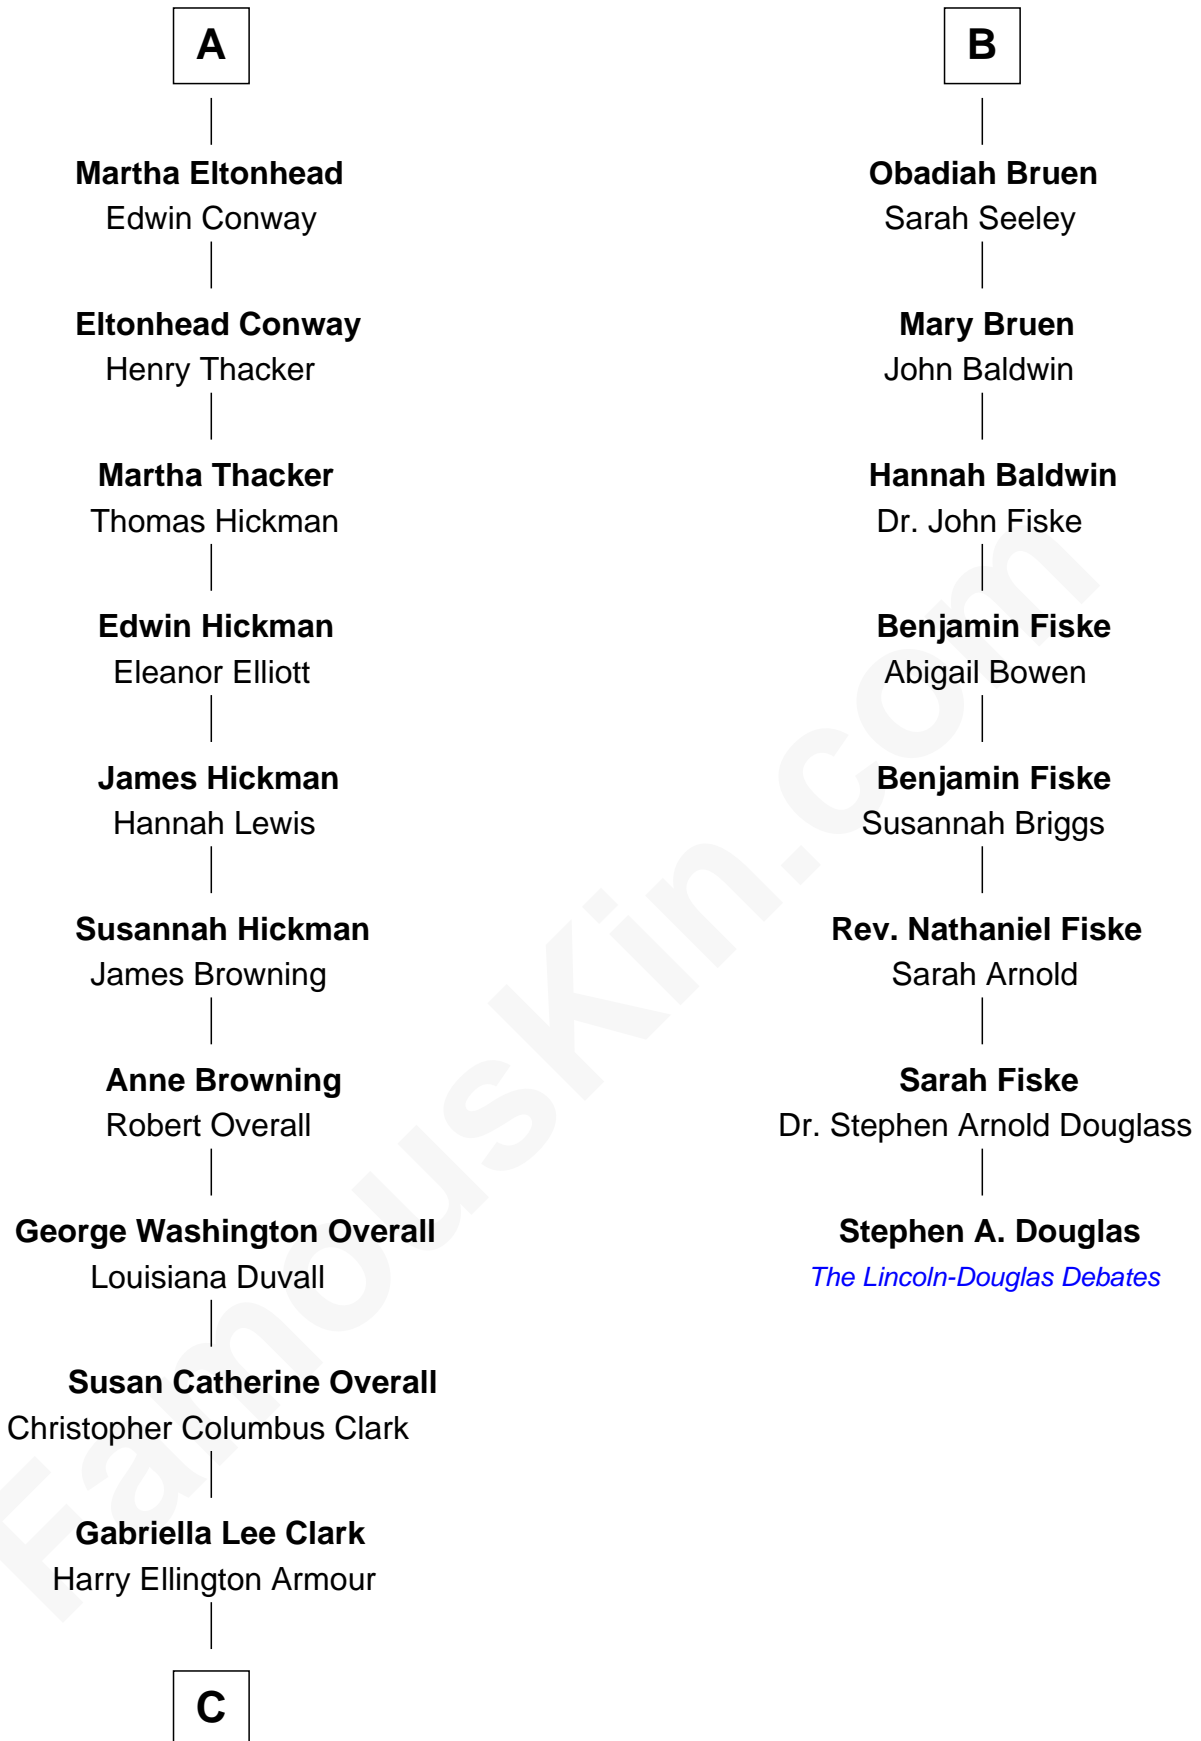

# FamousKin.com Relationship Chart of

**Barack Obama**

44th U.S. President

14th cousin 6 times removed of

**Stephen A. Douglas**

Participated in Lincoln-Douglas Debates

**Sir John Savage**  
Maud de Swinnerton

**C**

**Ruth Lucille Armour**  
Ralph Waldo Emerson Dunham

**Stanley Armour Dunham**  
Madelyn Lee Payne

**Stanley Ann Dunham**  
Barack Hussein Obama

**Barack Obama**  
*44th U.S. President*

FamousKin.com