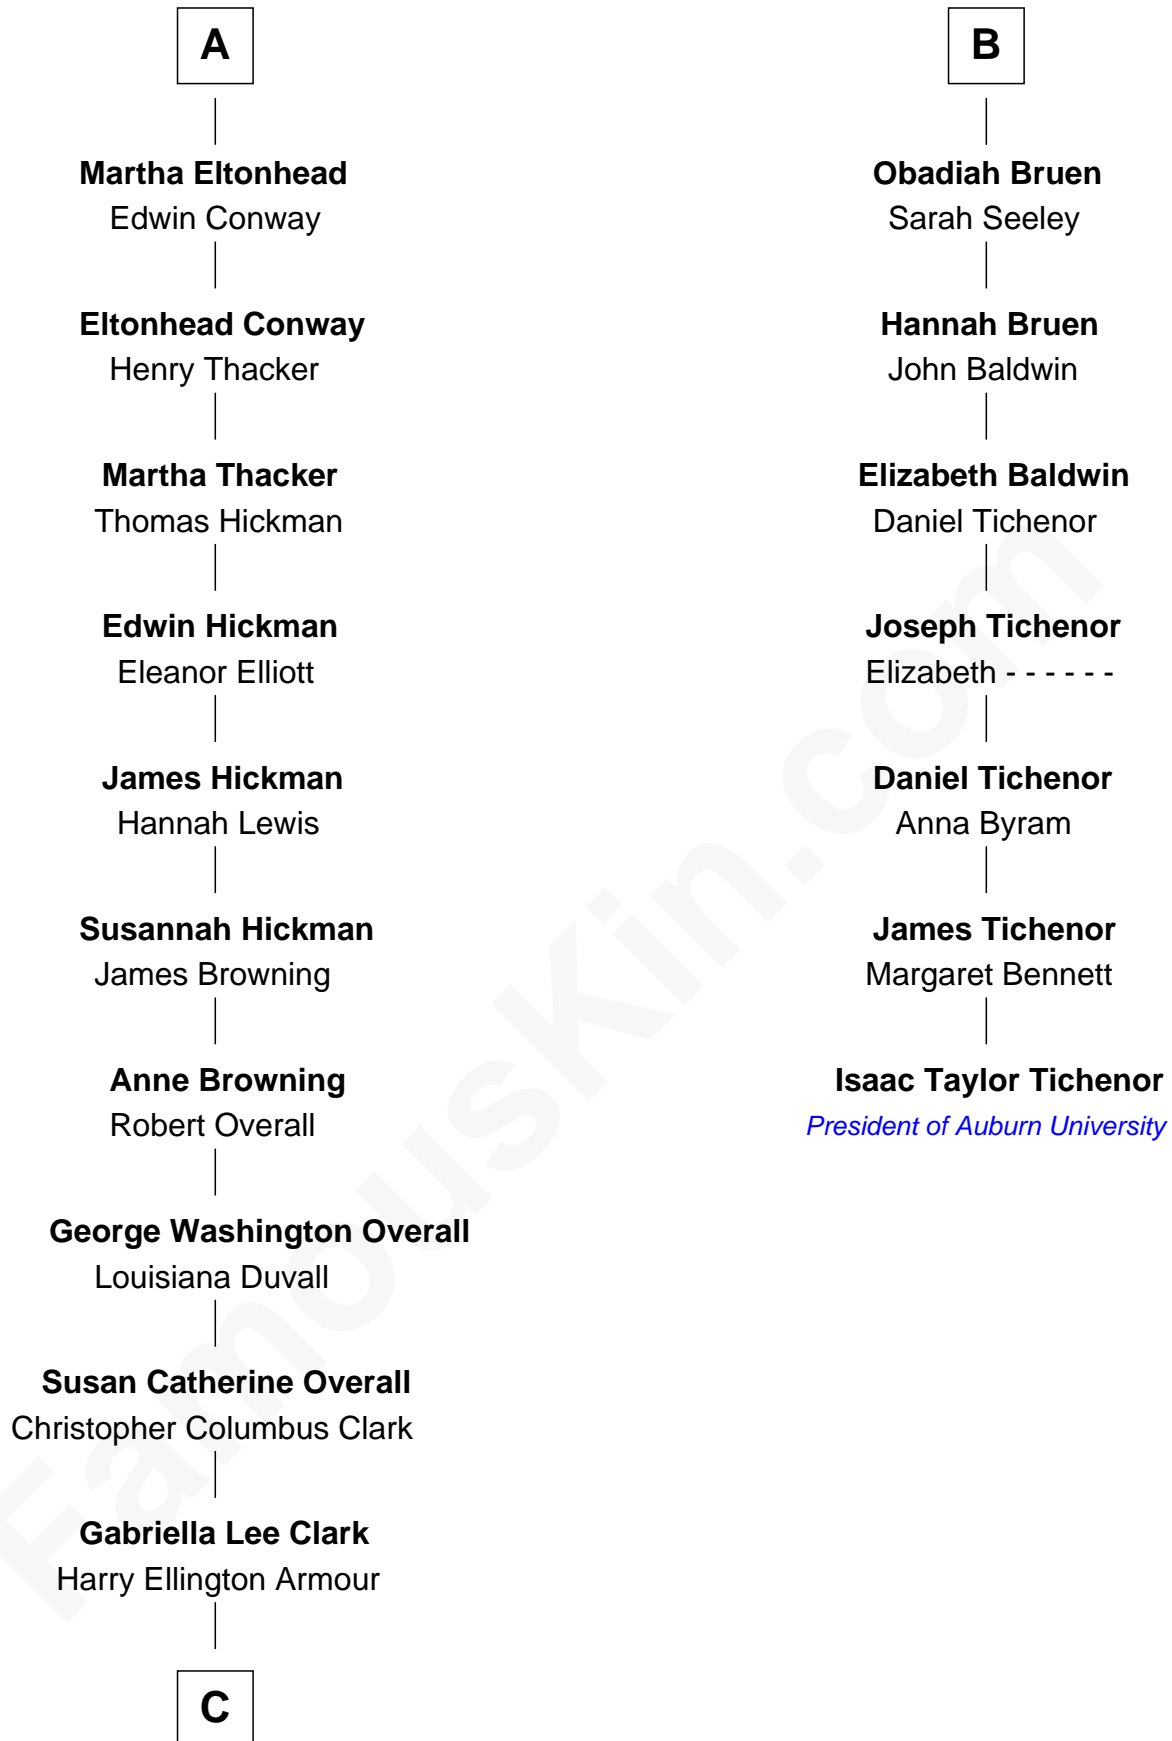

# FamousKin.com Relationship Chart of

**Barack Obama**

*44th U.S. President*

13th cousin 7 times removed of

**Isaac Taylor Tichenor**

*President of Auburn University*

**Sir John Savage**  
Maud de Swinnerton

**C**

**Ruth Lucille Armour**  
Ralph Waldo Emerson Dunham

**Stanley Armour Dunham**  
Madelyn Lee Payne

**Stanley Ann Dunham**  
Barack Hussein Obama

**Barack Obama**  
*44th U.S. President*

FamousKin.com