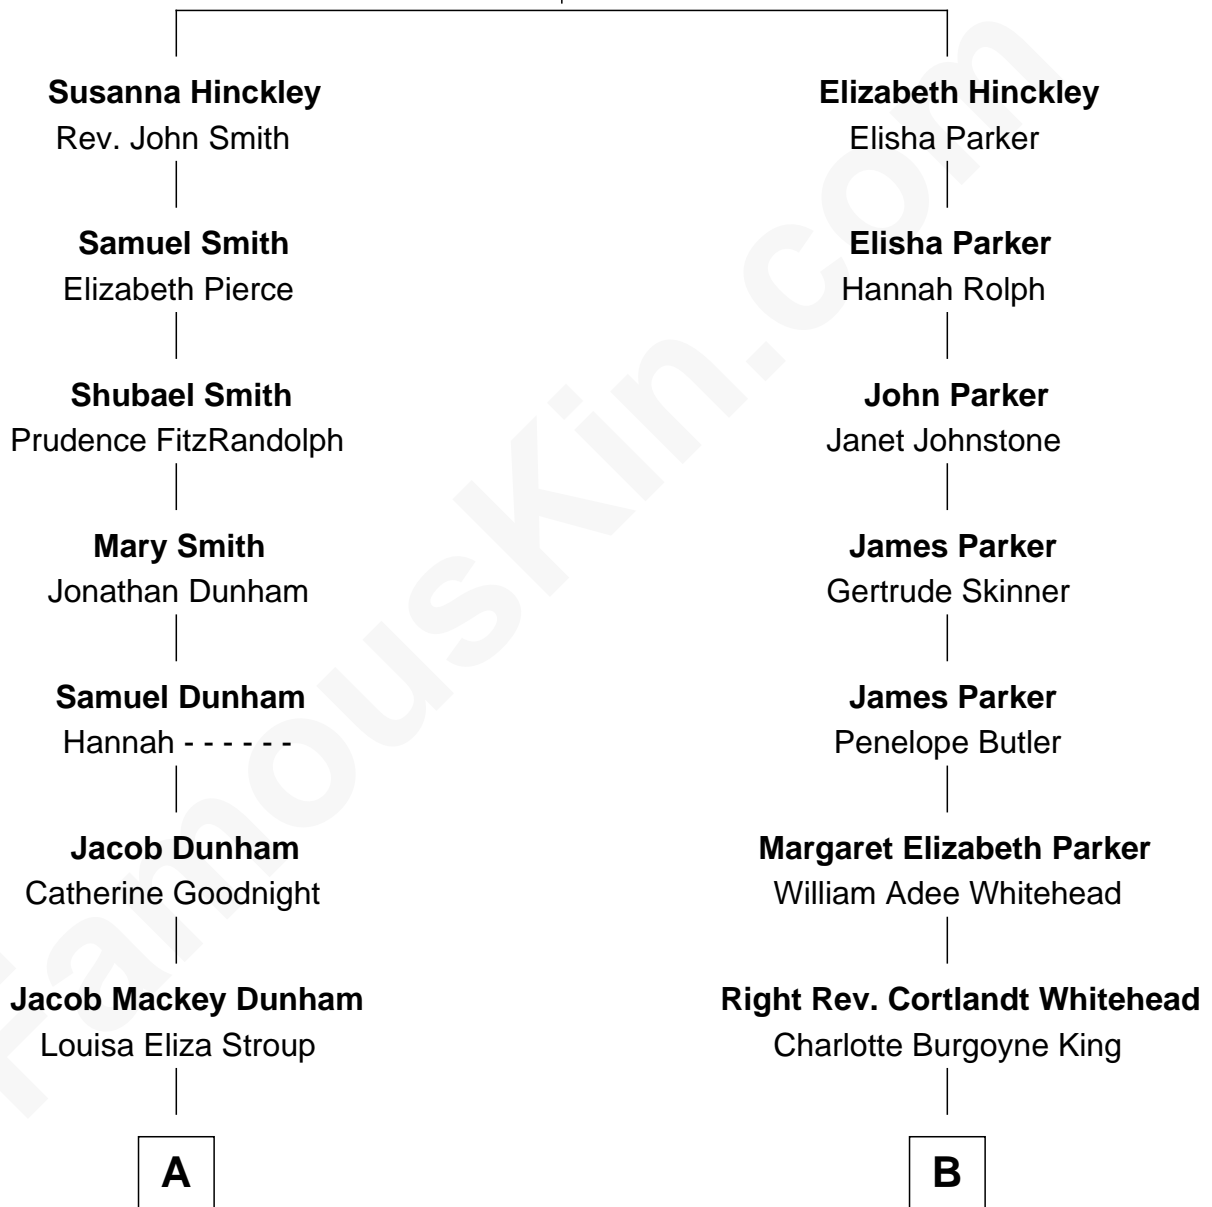

FamousKin.com Relationship Chart of

Barack Obama

44th U.S. President

9th cousin 2 times removed of

David Crosby

Singer and Songwriter

Samuel Hinckley

Sarah Soole

David Crosby photo by [Tony Morelli](#) (CC BY-SA 2.0)