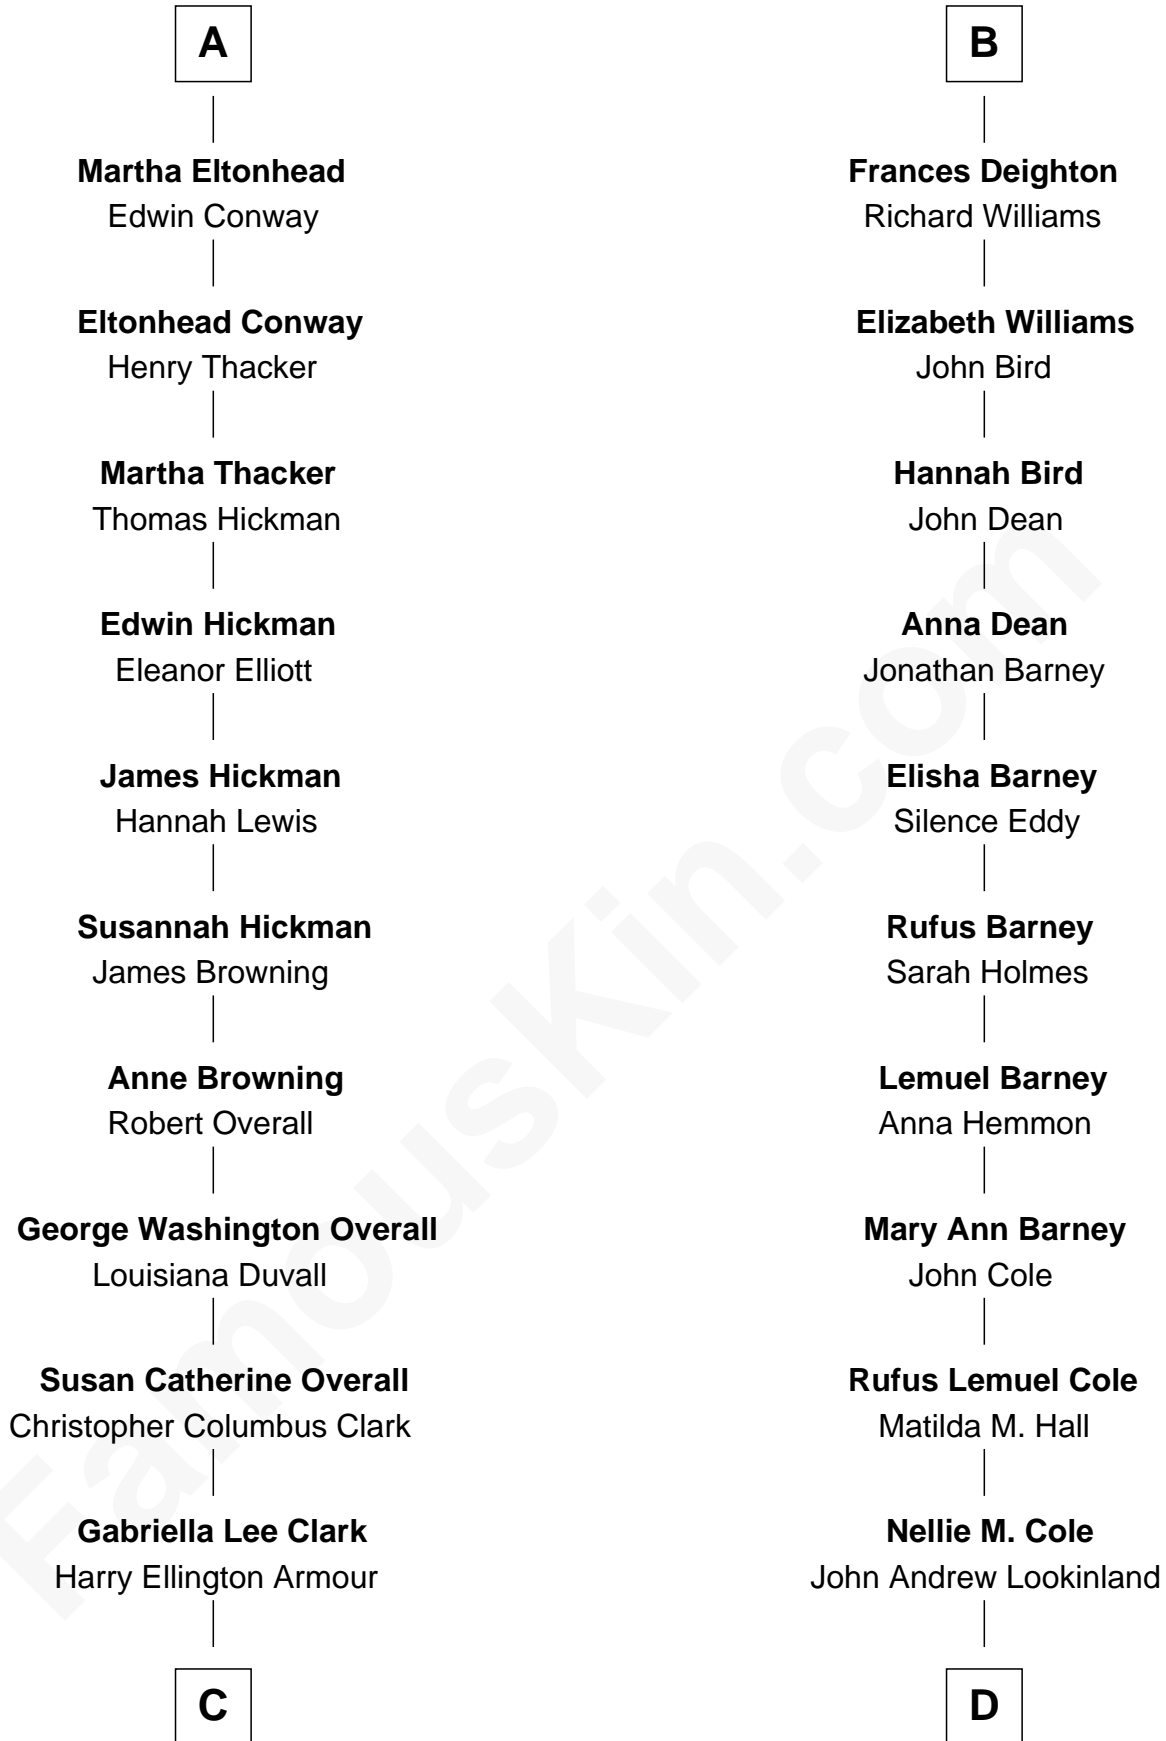

FamousKin.com Relationship Chart of

Barack Obama

44th U.S. President

19th cousin 1 time removed of

Michael Lookinland

TV Actor

Elizabeth Fitzalan

with husband
Sir Robert Goushill

with husband
Sir Thomas Mowbray

Joan Goushill
Sir Thomas Stanley

Isabel Mowbray
Sir James Berkeley

Katherine Stanley
Sir John Savage

Maurice Berkeley
Isabel Mead

Dulcia Savage
Sir Henry Bold

Anne Berkeley
Sir William Dennis

Maud Bold
Thomas Gerard

Isabel Dennis
Sir John Berkeley

Jennet Gerard
Richard Eltonhead

Elizabeth Berkeley
Henry Lygon

William Eltonhead
Anne Bowers

Elizabeth Lygon
Edward Bassett

Richard Eltonhead
Anne Sutton

Jane Bassett
John Deighton

A

B

FamousKin.com