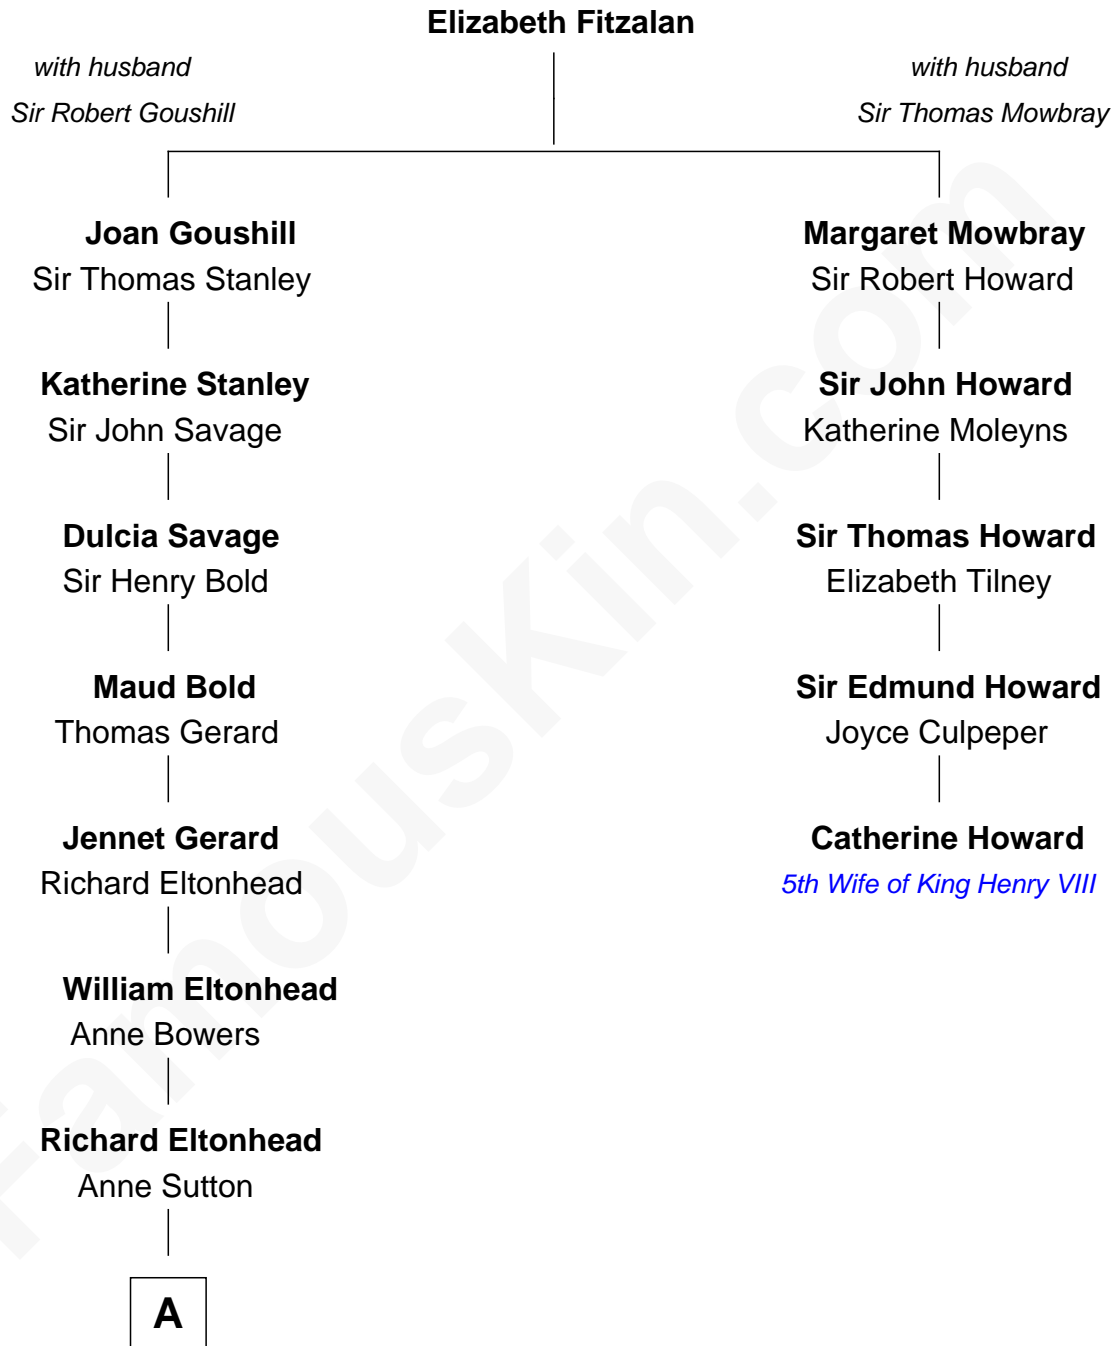

FamousKin.com Relationship Chart of

Barack Obama

44th U.S. President

4th cousin 16 times removed of

Catherine Howard

5th Wife of King Henry VIII

B

—
Ruth Lucille Armour
Ralph Waldo Emerson Dunham

—
Stanley Armour Dunham
Madelyn Lee Payne

—
Stanley Ann Dunham
Barack Hussein Obama

—
Barack Obama
44th U.S. President

FamousKin.com