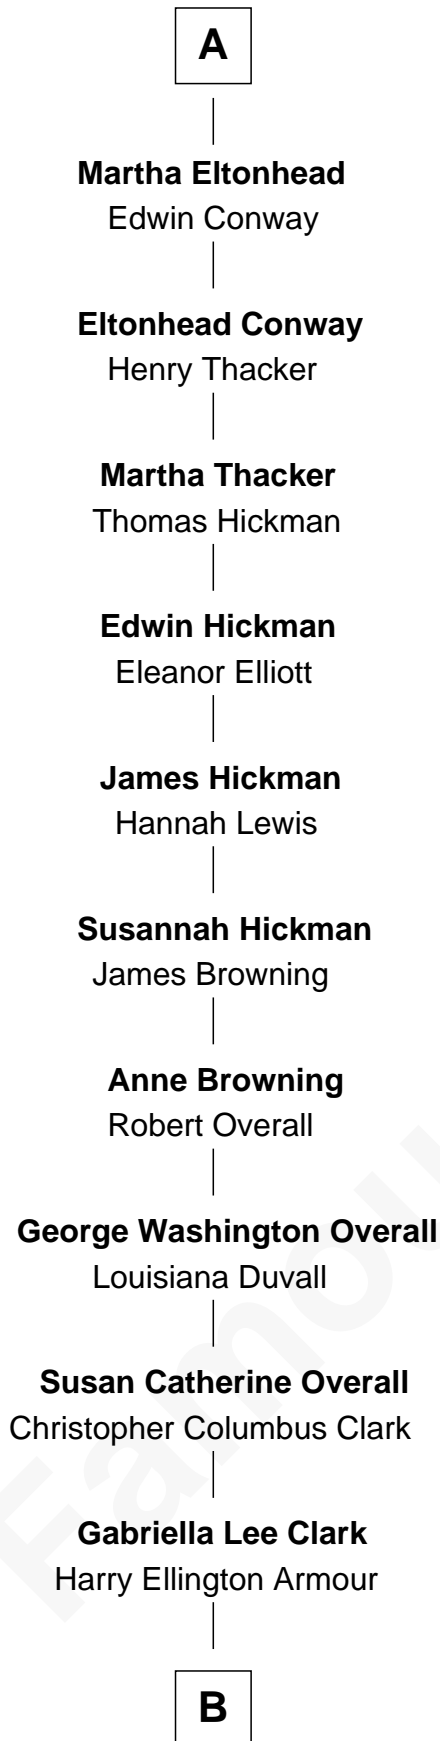

FamousKin.com Relationship Chart of

Barack Obama

44th U.S. President

4th cousin 16 times removed of

Catherine Howard

5th Wife of King Henry VIII

B

—
Ruth Lucille Armour
Ralph Waldo Emerson Dunham

—
Stanley Armour Dunham
Madelyn Lee Payne

—
Stanley Ann Dunham
Barack Hussein Obama

—
Barack Obama
44th U.S. President

FamousKin.com