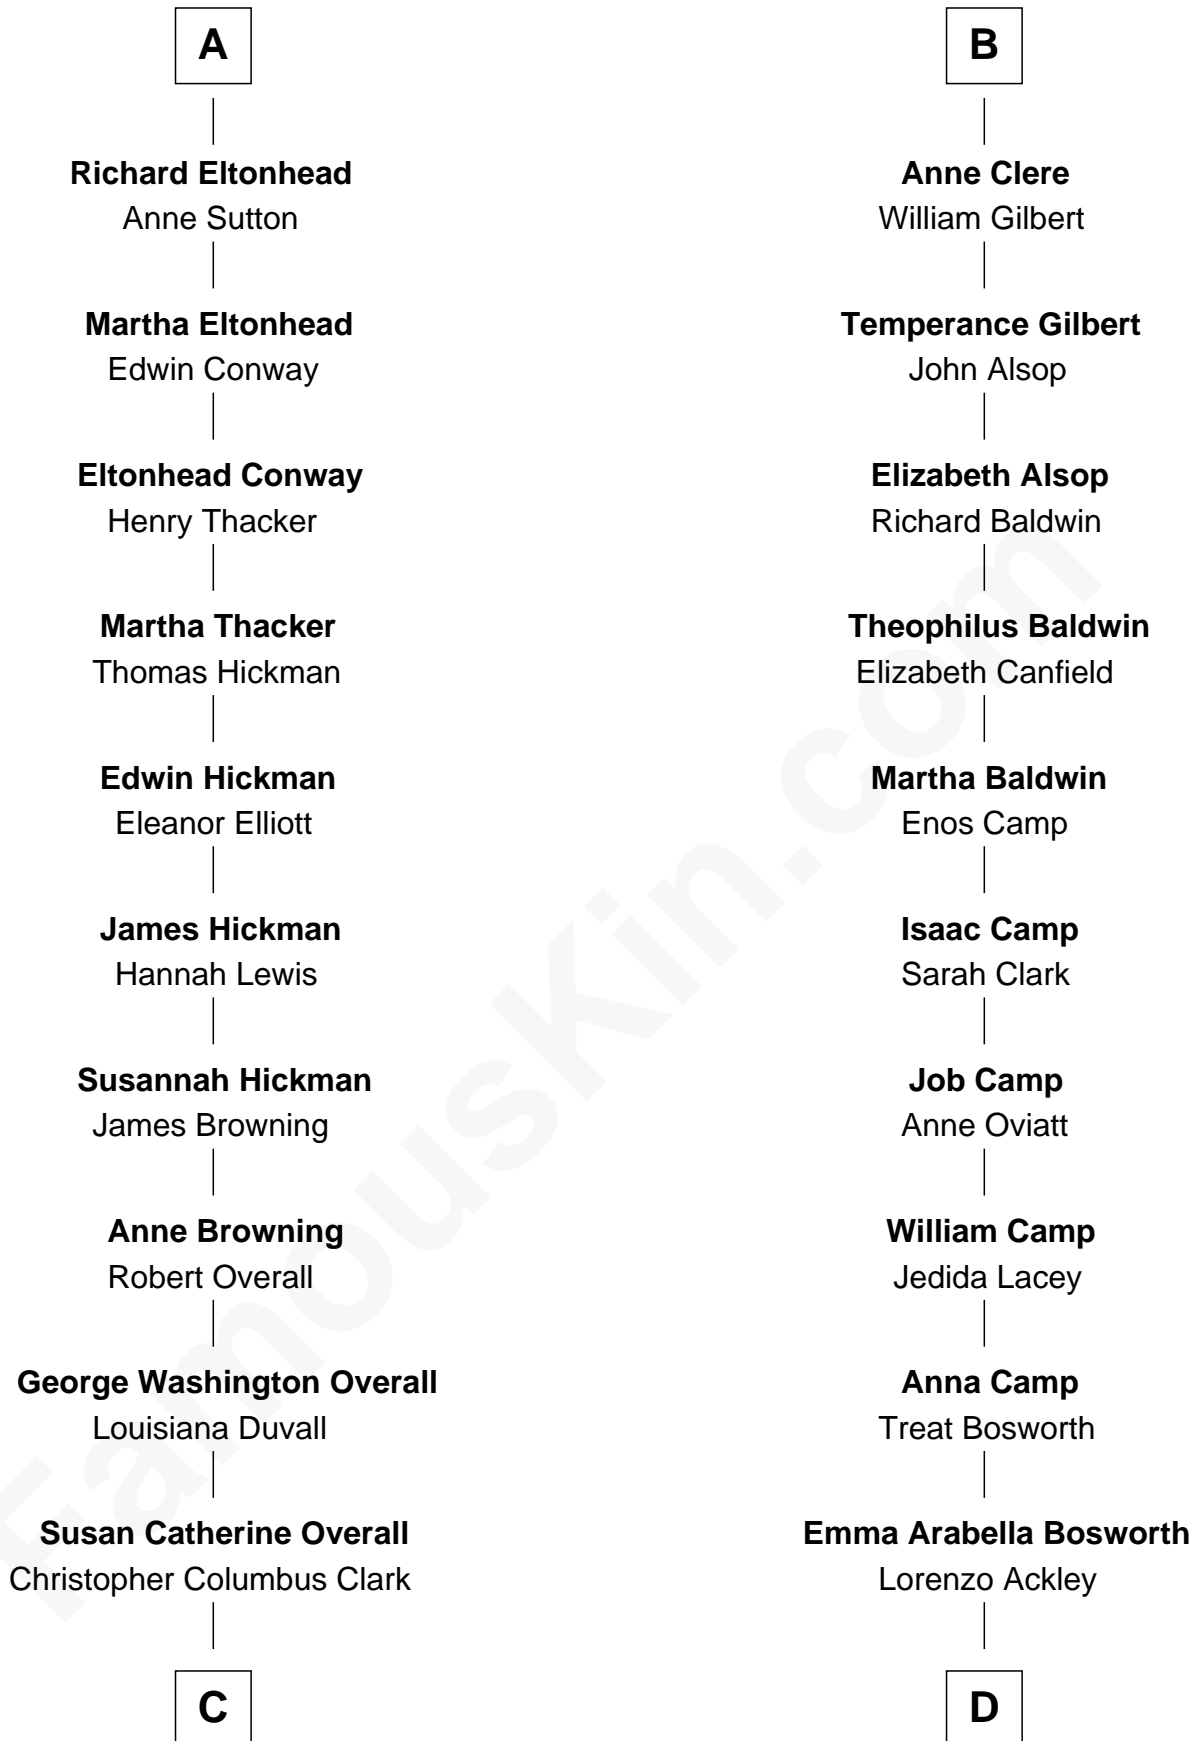

FamousKin.com Relationship Chart of

Barack Obama
44th U.S. President

21st cousin of

Sydney Biddle Barrows
Mayflower Madam

Sir Richard Fitzalan
Elizabeth de Bohun

Elizabeth Fitzalan
Sir Robert Goushill

Joan Goushill
Sir Thomas Stanley

Sir Thomas Butler
Anne Hankeford

Margaret Butler
Sir William Boleyn

Alice Boleyn
Sir Robert Clere

Sir John Clere
Anne Tyrrell

Sir Edmund Clere
Frances Fulmerston

B

C

Gabriella Lee Clark
Harry Ellington Armour