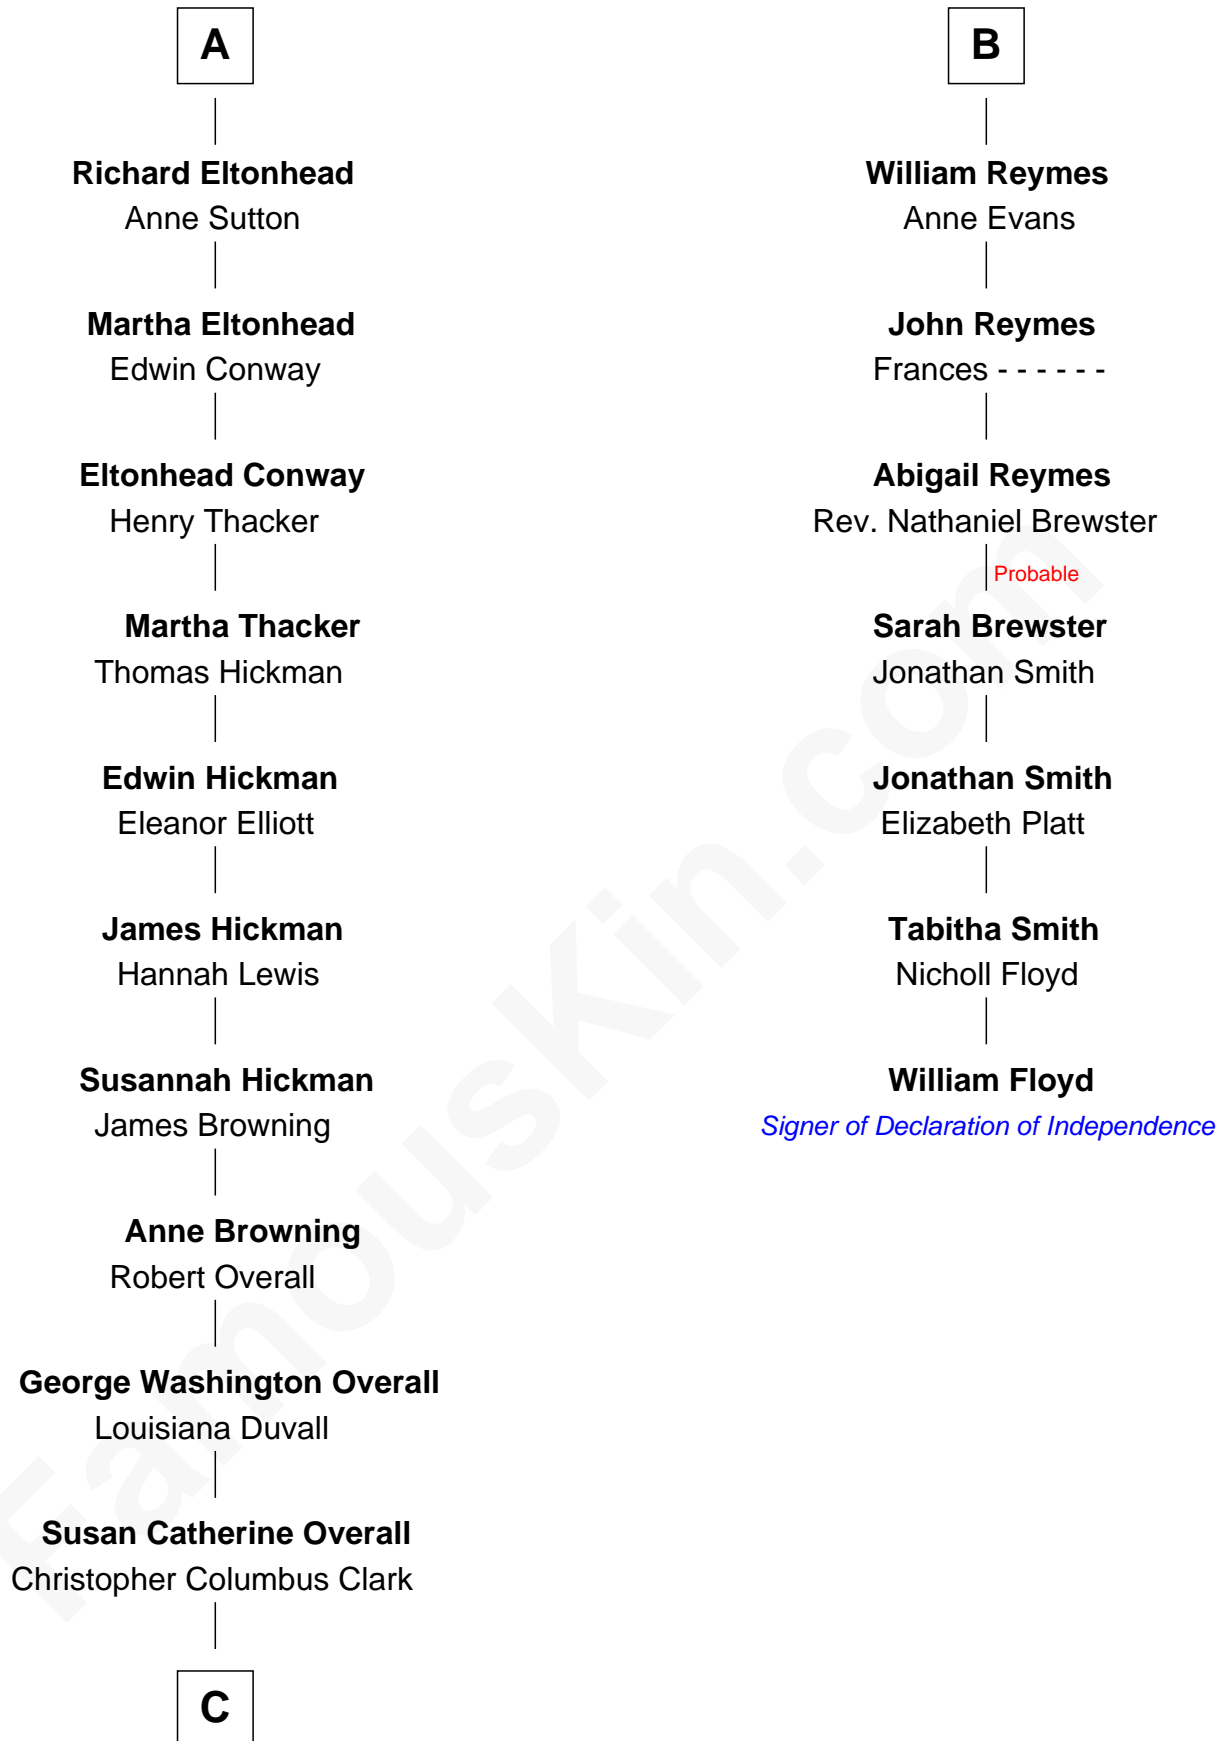

FamousKin.com Relationship Chart of

Barack Obama

44th U.S. President

13th cousin 8 times removed of

William Floyd

Signer of the Declaration of Independence

Sir Richard Fitzalan

Elizabeth de Bohun

Elizabeth Fitzalan

Sir Robert Goushill

Joan Goushill

Sir Thomas Stanley

Katherine Stanley

Sir John Savage

Dulcia Savage

Sir Henry Bold

Sir William Beauchamp

Joan Beauchamp

James Butler

Sir Thomas Butler

Anne Hankeford

Margaret Butler

Sir William Boleyn

Sir Edward Boleyn

Anne Tempest

Elizabeth Boleyn

Thomas Payne

Mary Payne

William Reymes

B

C

Gabriella Lee Clark
Harry Ellington Armour