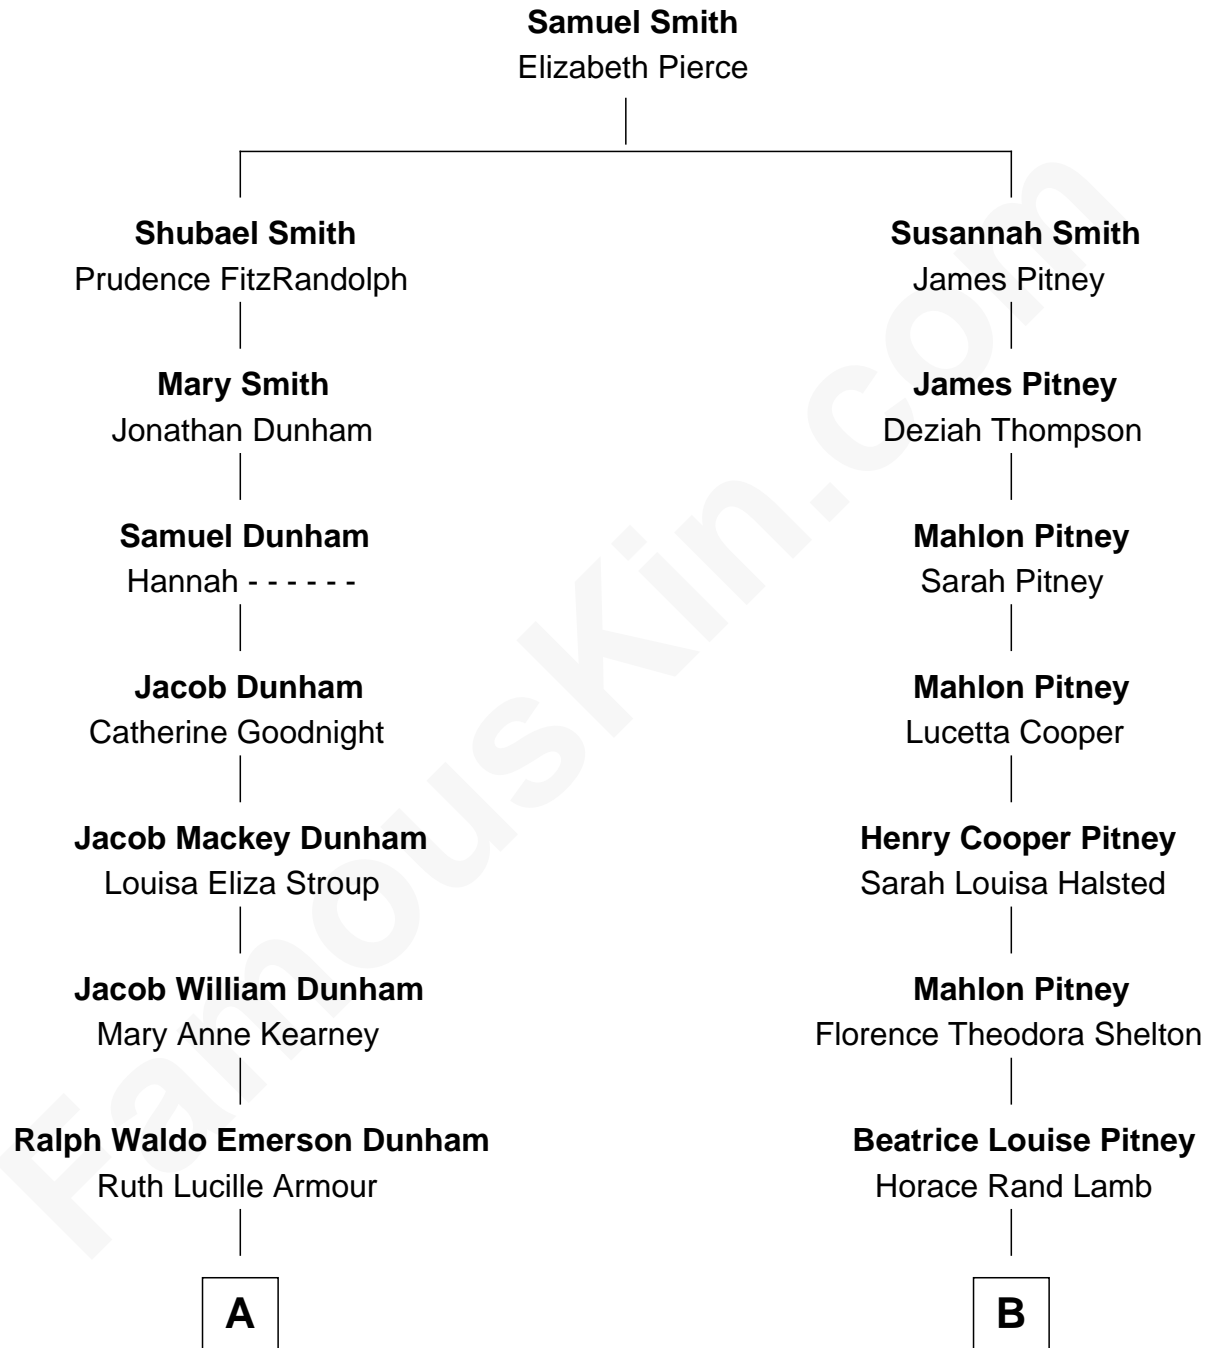

# FamousKin.com Relationship Chart of

**Barack Obama**

*44th U.S. President*

8th cousin 1 time removed of

**Christopher Reeve**

*Movie Actor*

FamousKin.com