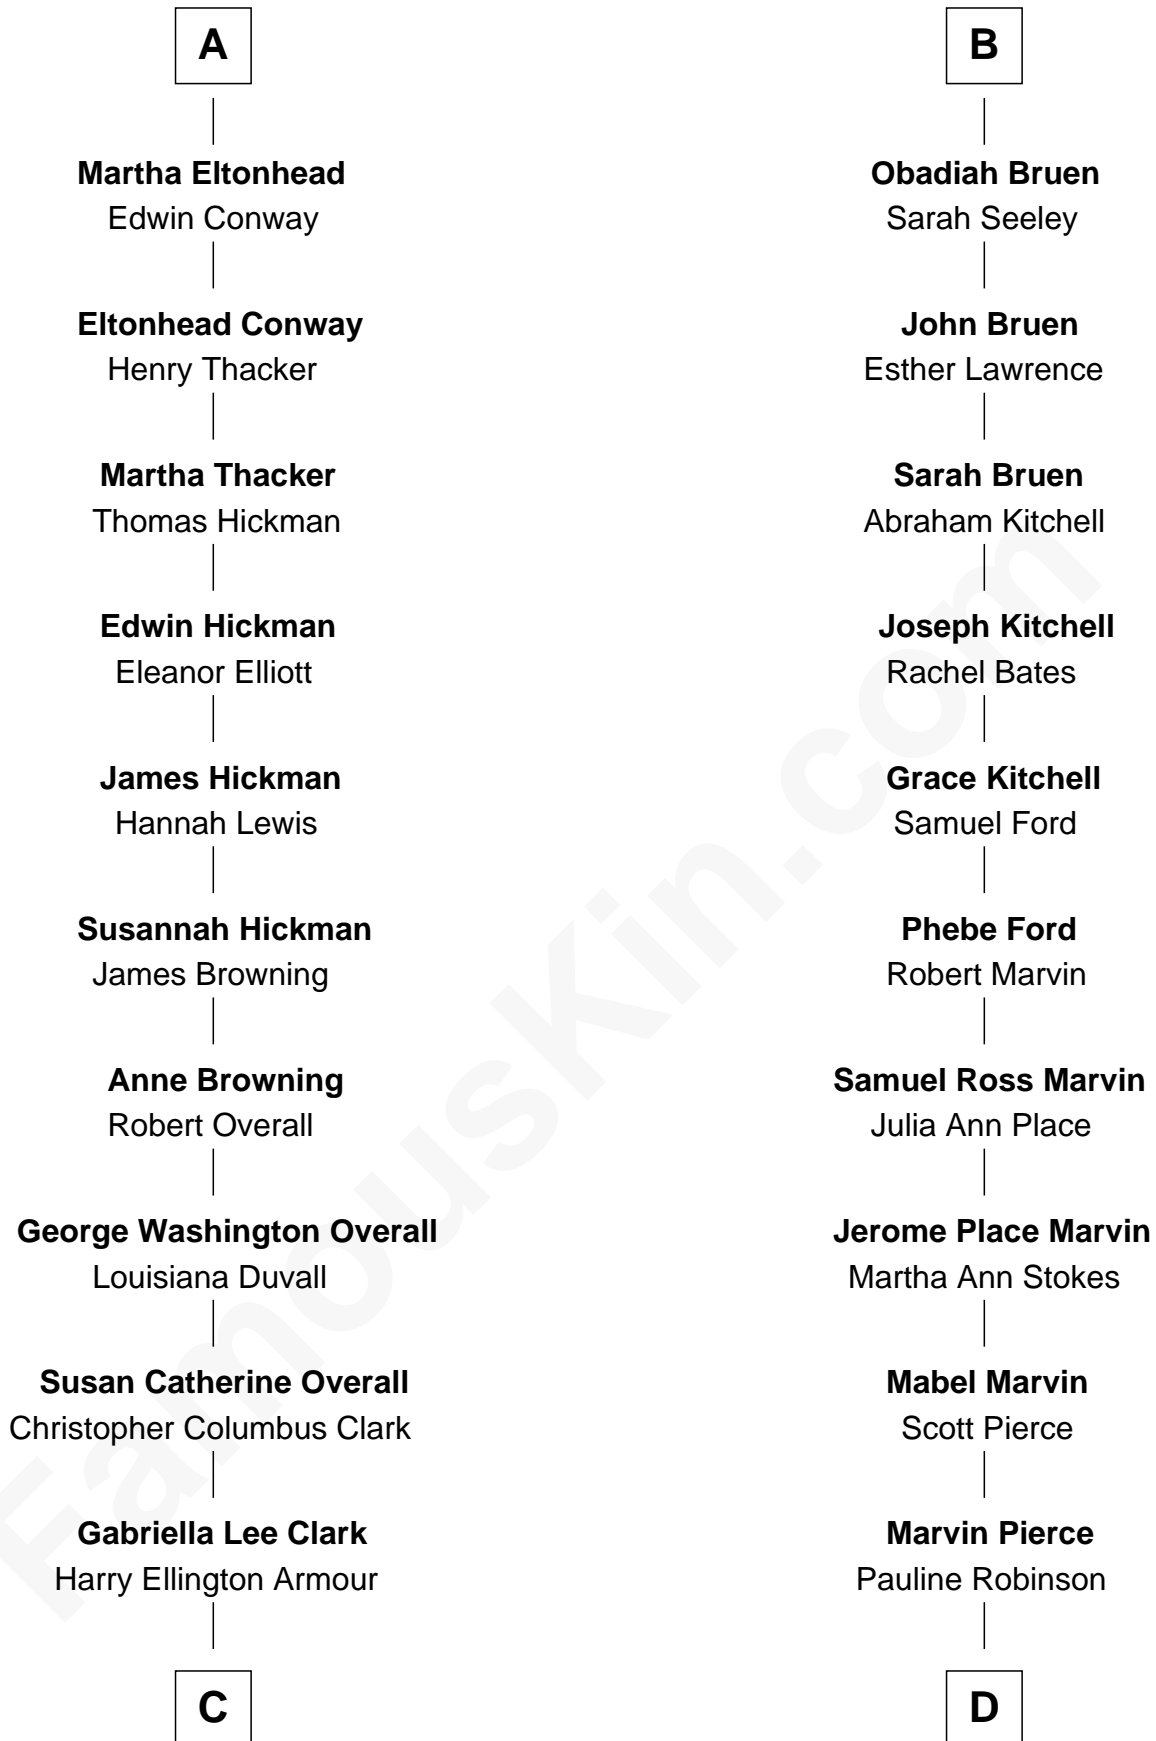

FamousKin.com Relationship Chart of

Barack Obama

44th U.S. President

18th cousin 2 times removed of

George W. Bush

43rd U.S. President

Sir John Savage
Maud de Swinnerton

FamousKin.com