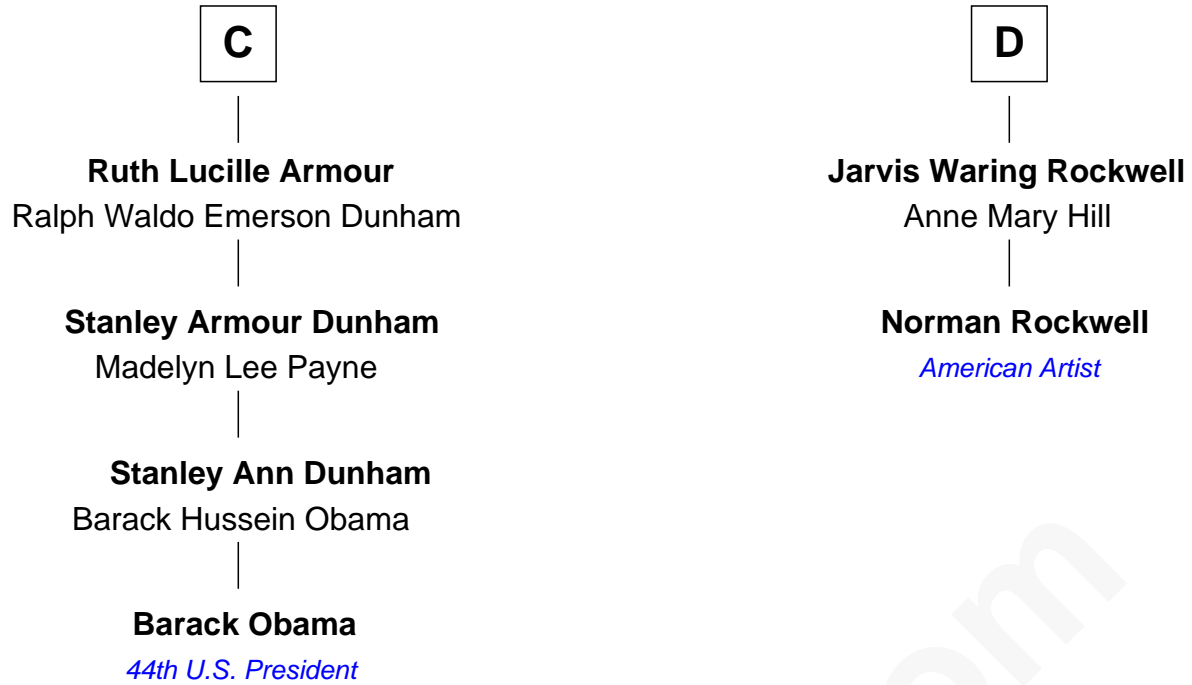

# FamousKin.com Relationship Chart of

**Barack Obama**

*44th U.S. President*

18th cousin 2 times removed of

**Norman Rockwell**

*American Artist*

**Sir Nicholas Harington**

Isabel English

**Peter Stanley**

Cecily Tarleton

**Anne Stanley**

Edward Sutton

**Anne Sutton**

Richard Eltonhead

**A**

**Agnes Harington**

Richard Sherburne

**Richard Sherburne**

Alice Hamerton

**Agnes Sherburne**

Henry Rushton

**Nicholas Rushton**

Margaret Radcliffe

**Agnes Rushton**

Richard Worthington

**Peter Worthington**

Isabel Anderton

**Isabel Worthington**

Robert Worden

**B**

FamousKin.com