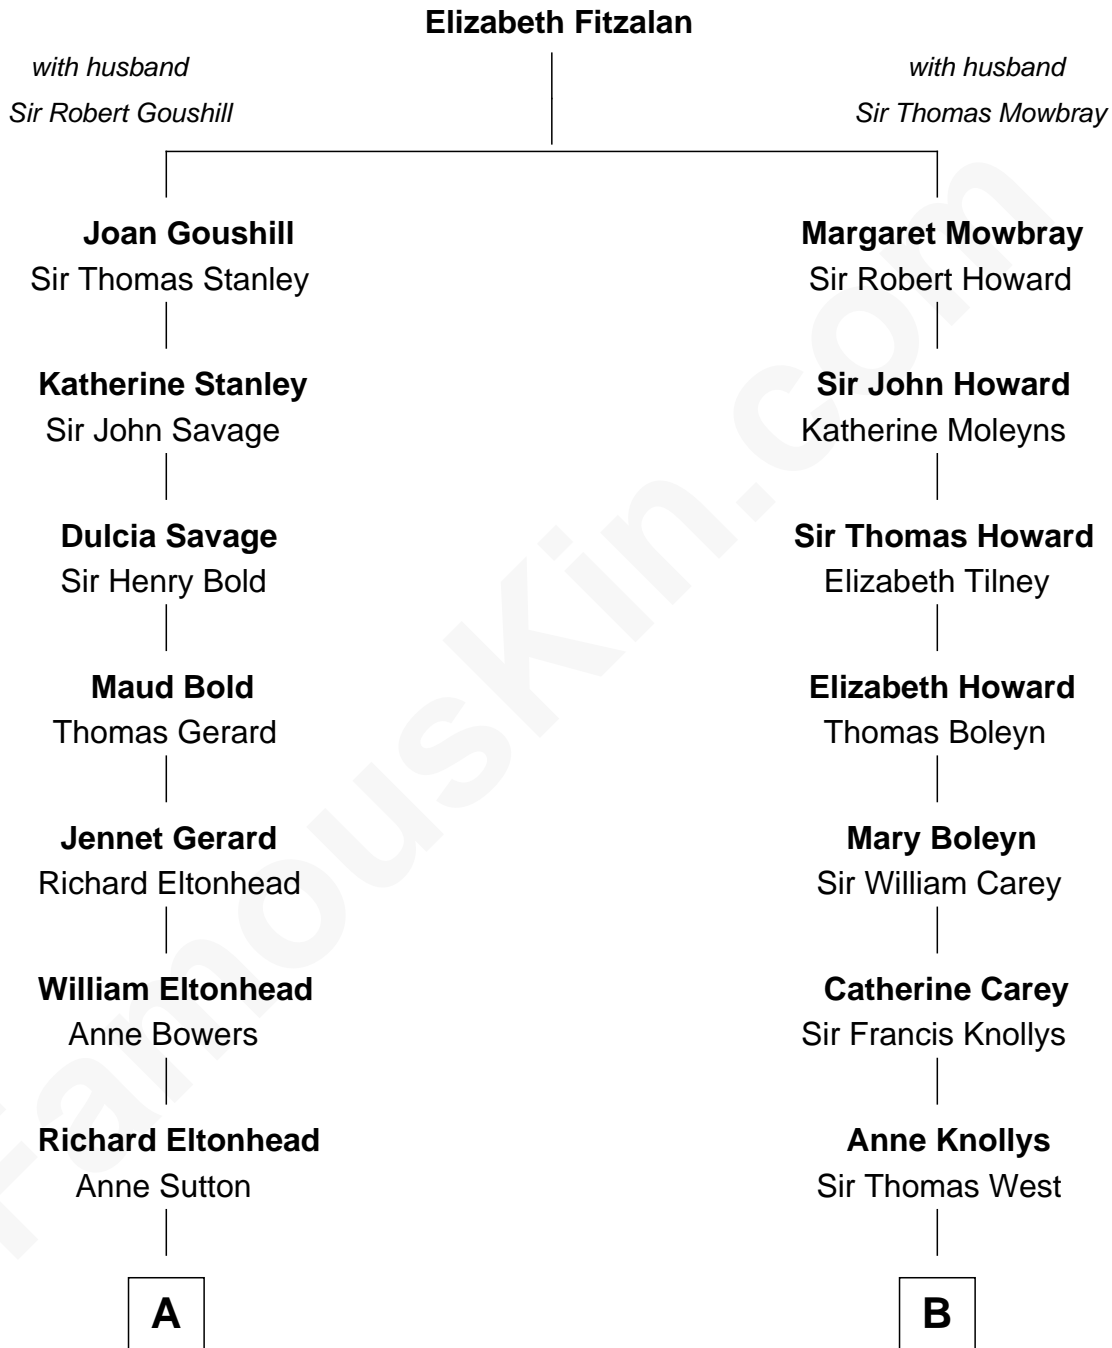

FamousKin.com Relationship Chart of

Barack Obama
44th U.S. President

13th cousin 7 times removed of

William C. C. Claiborne
1st Governor of Louisiana

C

Ruth Lucille Armour
Ralph Waldo Emerson Dunham

Stanley Armour Dunham
Madelyn Lee Payne

Stanley Ann Dunham
Barack Hussein Obama

Barack Obama
44th U.S. President

FamousKin.com