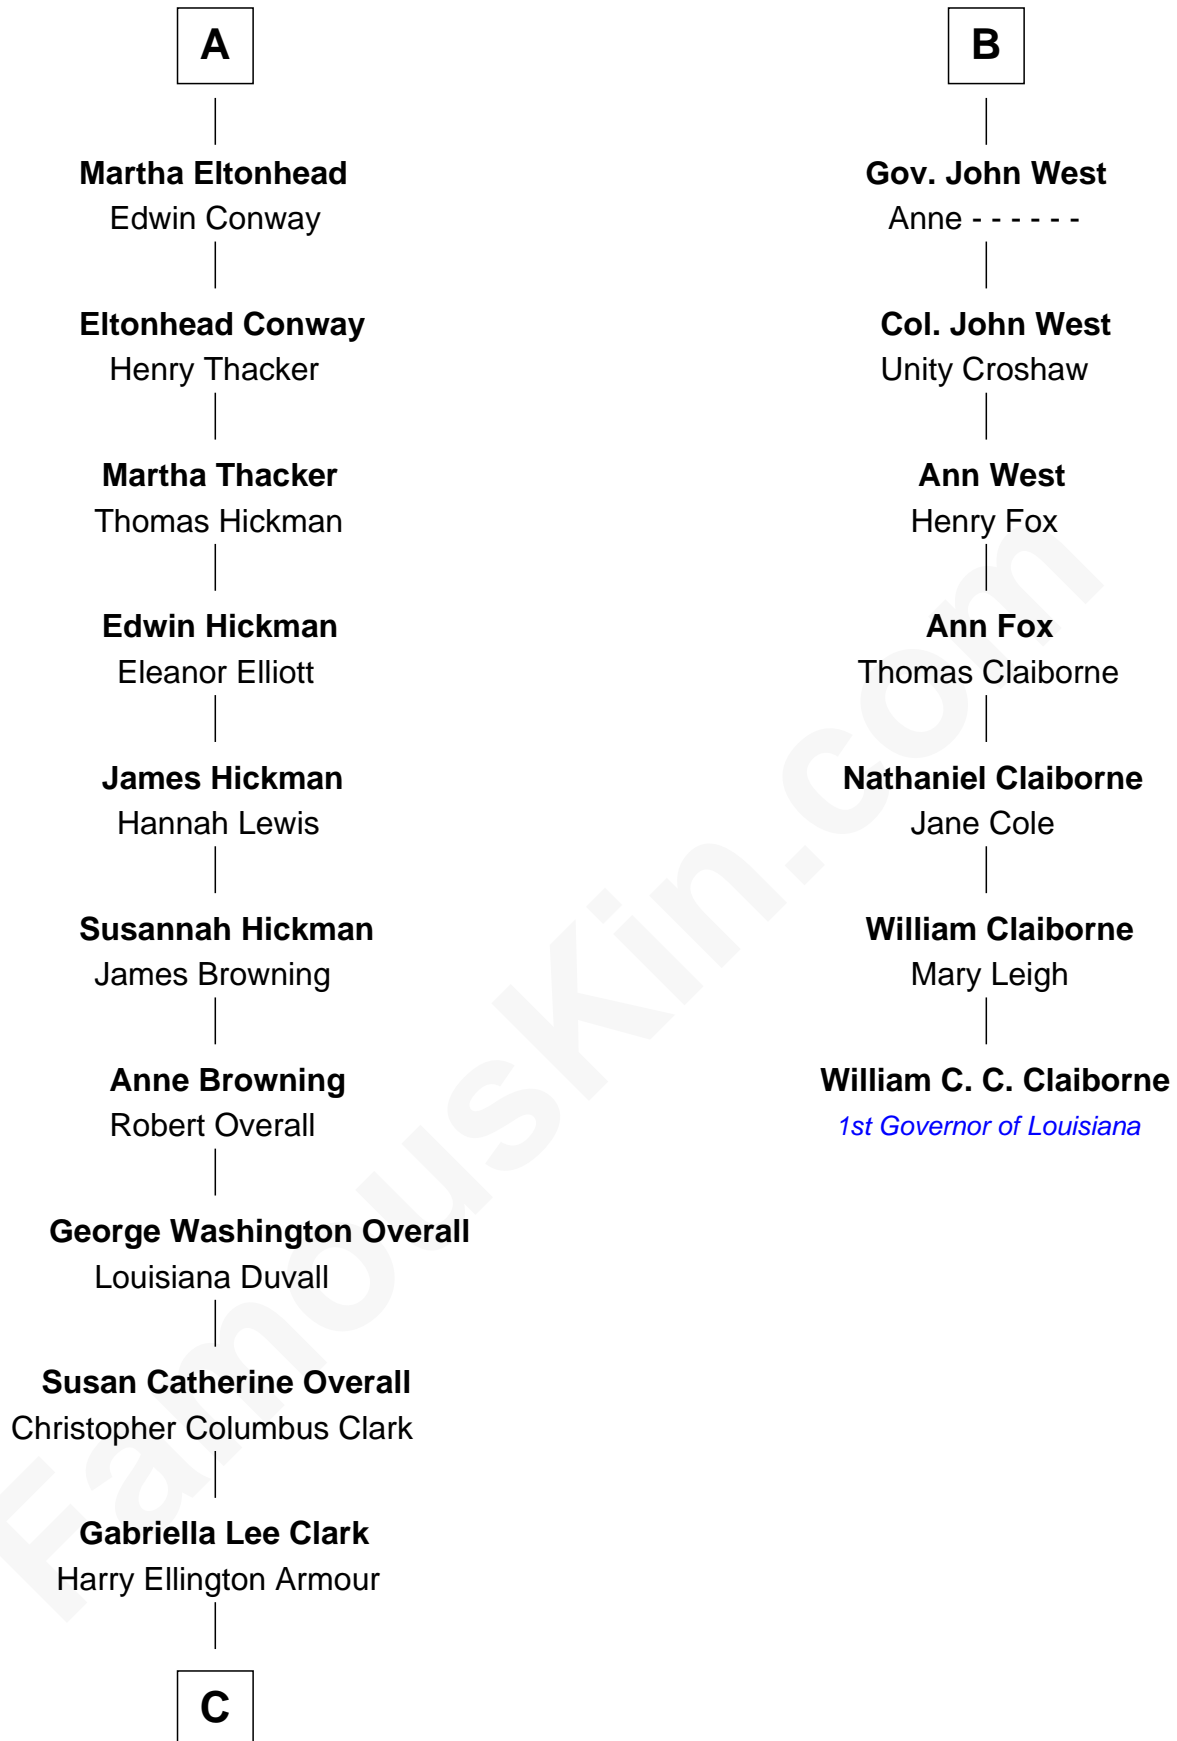

FamousKin.com Relationship Chart of

Barack Obama
44th U.S. President

13th cousin 7 times removed of

William C. C. Claiborne
1st Governor of Louisiana

C

Ruth Lucille Armour
Ralph Waldo Emerson Dunham

Stanley Armour Dunham
Madelyn Lee Payne

Stanley Ann Dunham
Barack Hussein Obama

Barack Obama
44th U.S. President

FamousKin.com