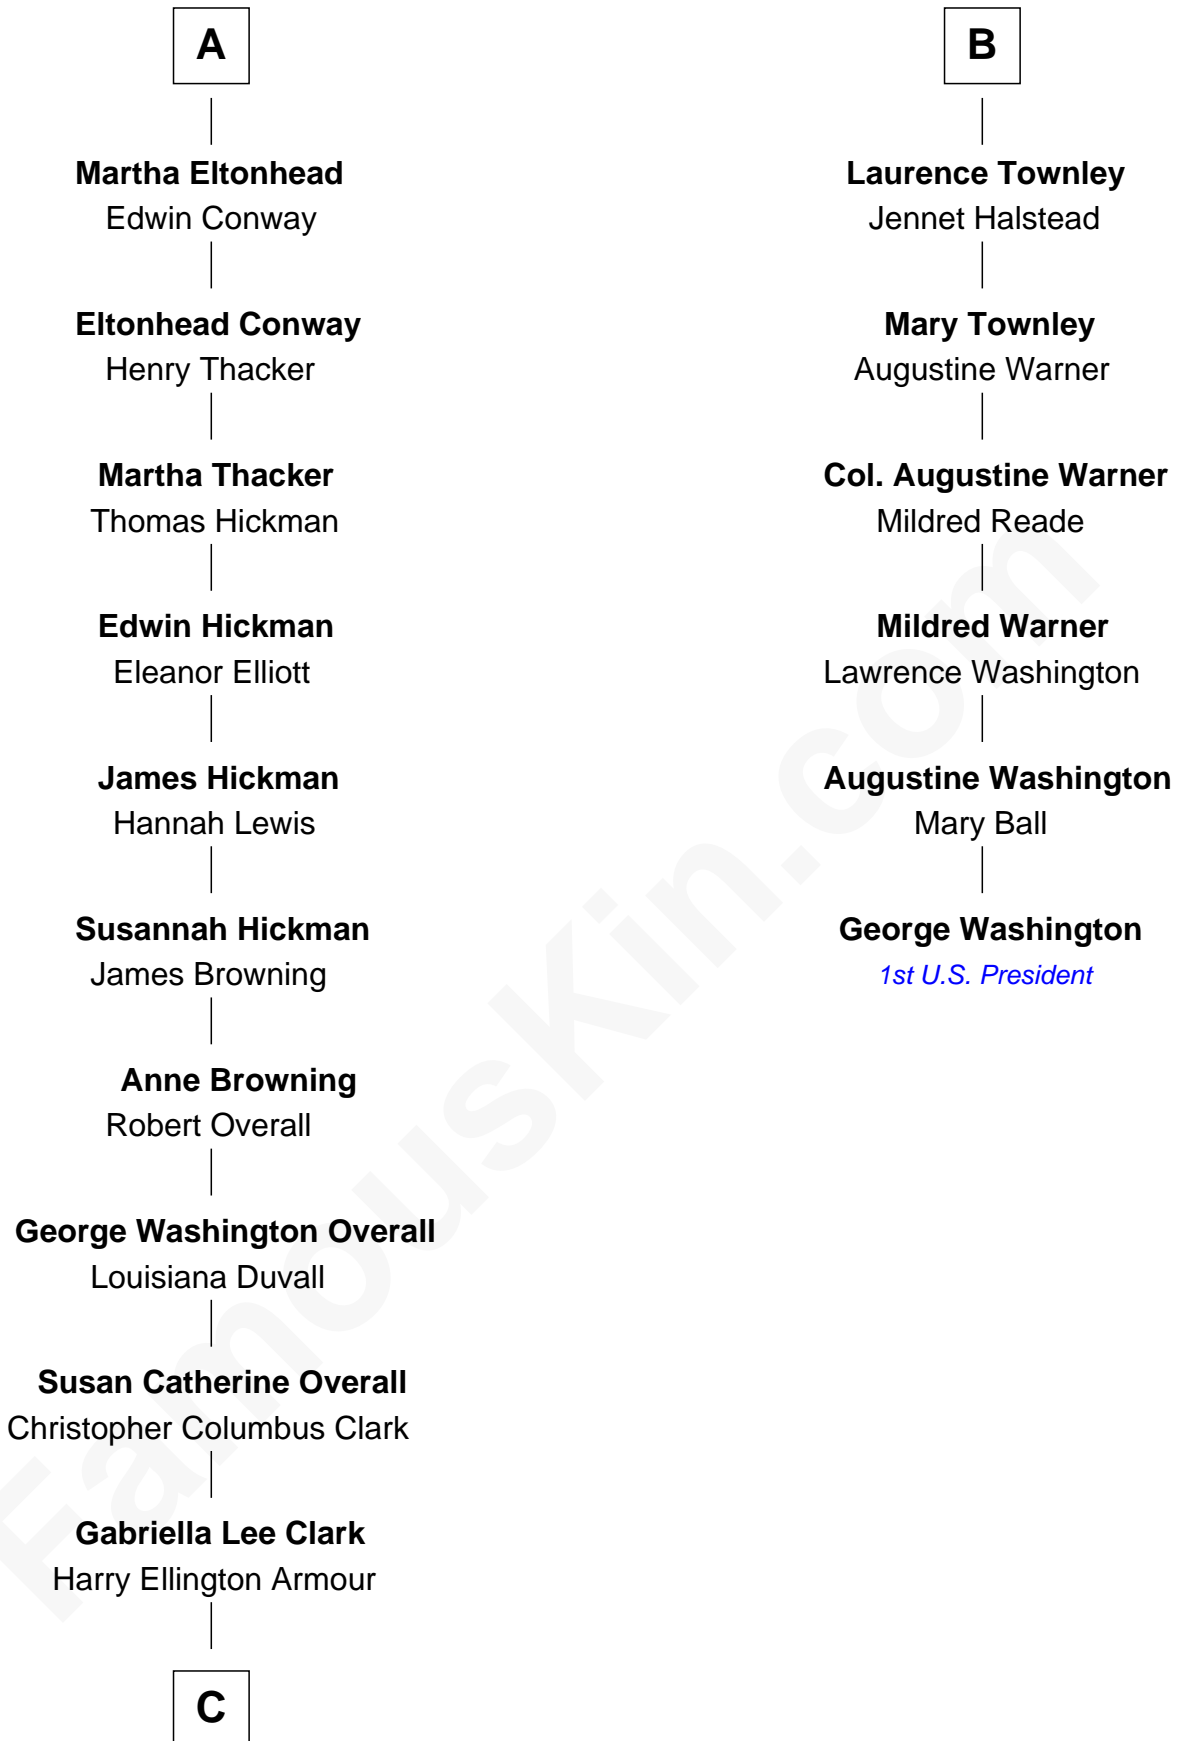

FamousKin.com Relationship Chart of

Barack Obama
44th U.S. President

12th cousin 8 times removed of

George Washington
1st U.S. President

Sir Nicholas Harington
Isabel English

C

—
Ruth Lucille Armour
Ralph Waldo Emerson Dunham

—
Stanley Armour Dunham
Madelyn Lee Payne

—
Stanley Ann Dunham
Barack Hussein Obama

—
Barack Obama
44th U.S. President

FamousKin.com