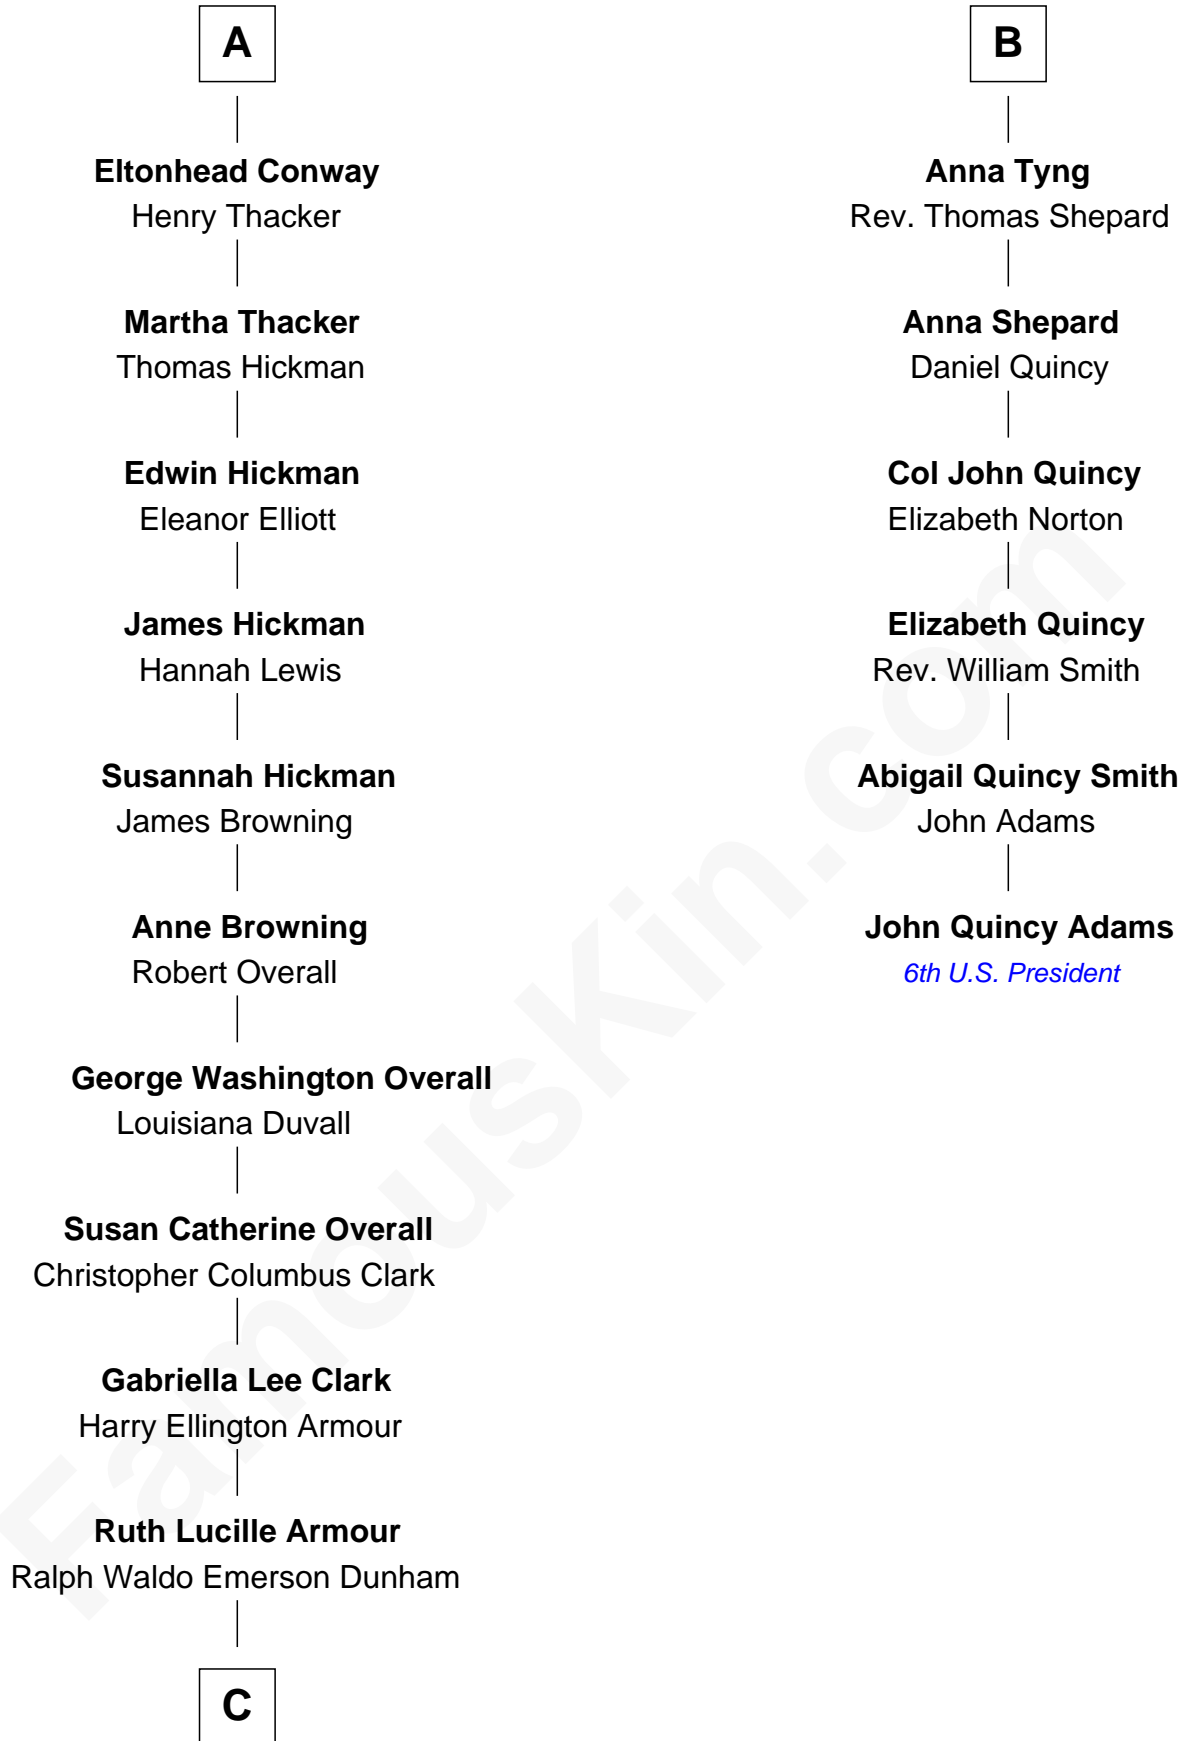

FamousKin.com Relationship Chart of

Barack Obama

44th U.S. President

12th cousin 7 times removed of

John Quincy Adams

6th U.S. President

Sir Thomas Stanley

Joan Goushill

Sir William Troutbeck

Joan Troutbeck

Sir William Griffith

Sir William Griffith

Jane Stradling

Dorothy Griffith

William Williams

Jane Williams

William Coytmore

Rowland Coytmore

Katherine Myles

Elizabeth Coytmore

William Tyng

B

C

—
Stanley Armour Dunham

Madelyn Lee Payne

—
Stanley Ann Dunham

Barack Hussein Obama

—
Barack Obama

44th U.S. President

FamousKin.com