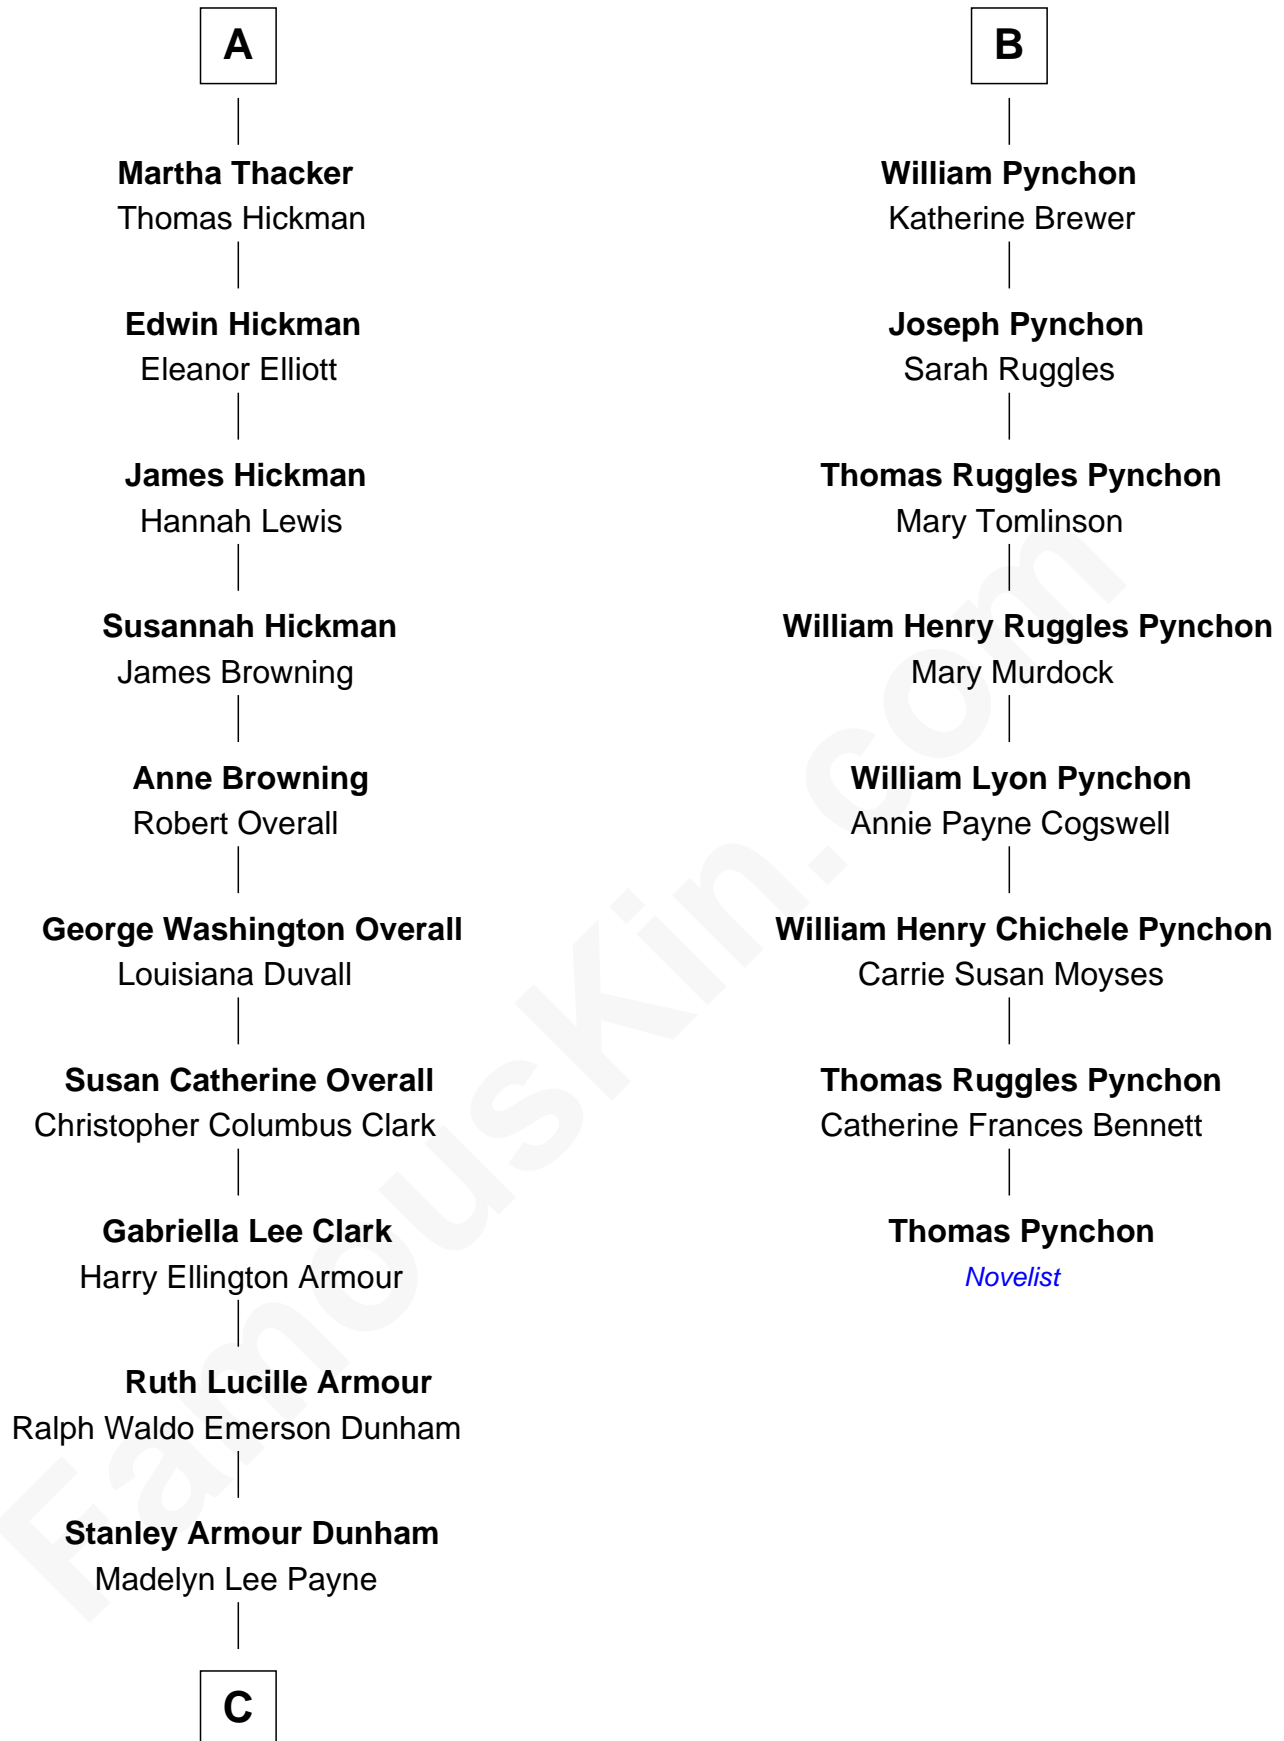

FamousKin.com Relationship Chart of

Barack Obama

44th U.S. President

14th cousin 4 times removed of

Thomas Pynchon

American Novelist

Sir John Savage

Katherine Stanley

Anne Stanley

Sir Christopher Savage

Anne Lygon

Bridget Savage

Anthony Bonner

Mary Bonner

William Yonge

Bridget Yonge

George Wyllys

Amy Wyllys

Maj. John Pynchon

John Pynchon

Margaret Hubbard

B

C

—
Stanley Ann Dunham
Barack Hussein Obama