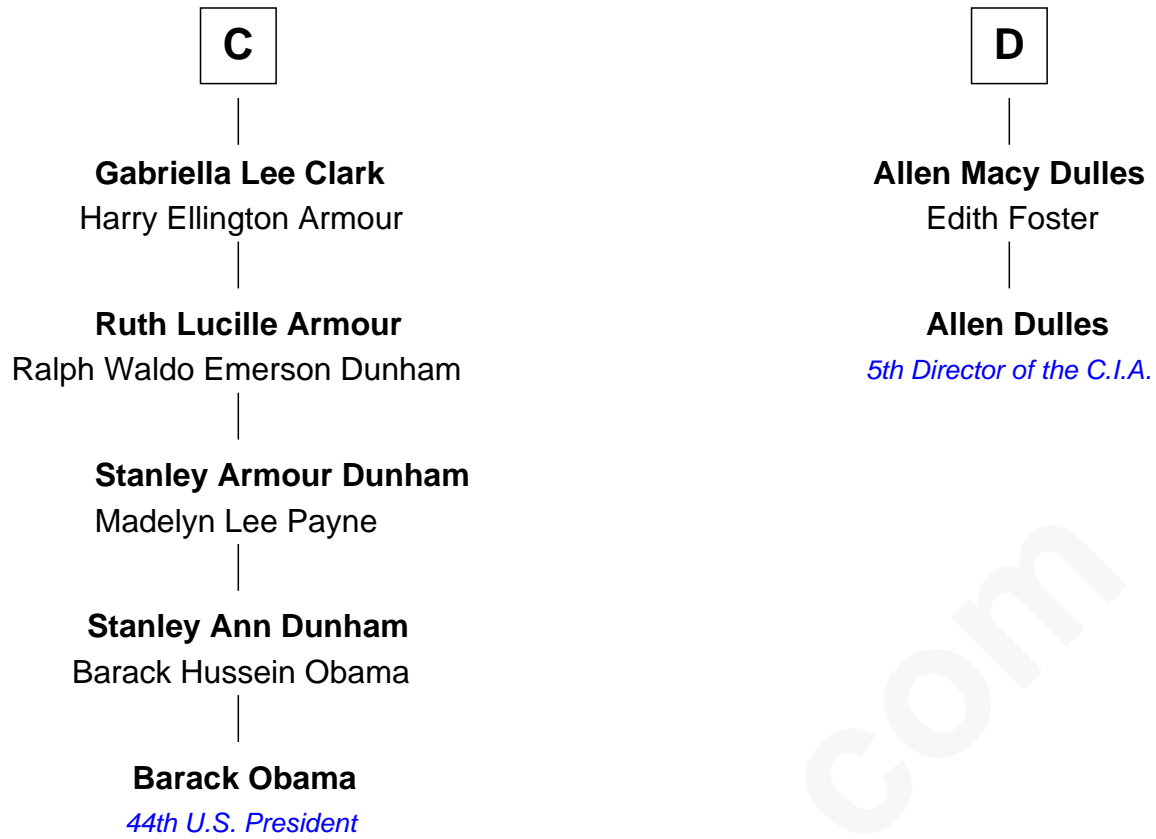

# FamousKin.com Relationship Chart of

**Barack Obama**

*44th U.S. President*

18th cousin 3 times removed of

**Allen Dulles**

*5th Director of the C.I.A.*

**Sir Richard Fitzalan**

Elizabeth de Bohun

**Elizabeth Fitzalan**

Sir Robert Goushill

**Joan Goushill**

Sir Thomas Stanley

**Katherine Stanley**

Sir John Savage

**Dulcia Savage**

Sir Henry Bold

Sir William Beauchamp

**Joan Beauchamp**

James Butler

**Elizabeth Butler**

John Talbot

**Ann Talbot**

Sir Henry Vernon

**Elizabeth Vernon**

Sir Robert Corbet

**Dorothy Corbet**

Sir Richard Mainwaring

**Sir Arthur Mainwaring**

Margaret Mainwaring

**B**

FamousKin.com