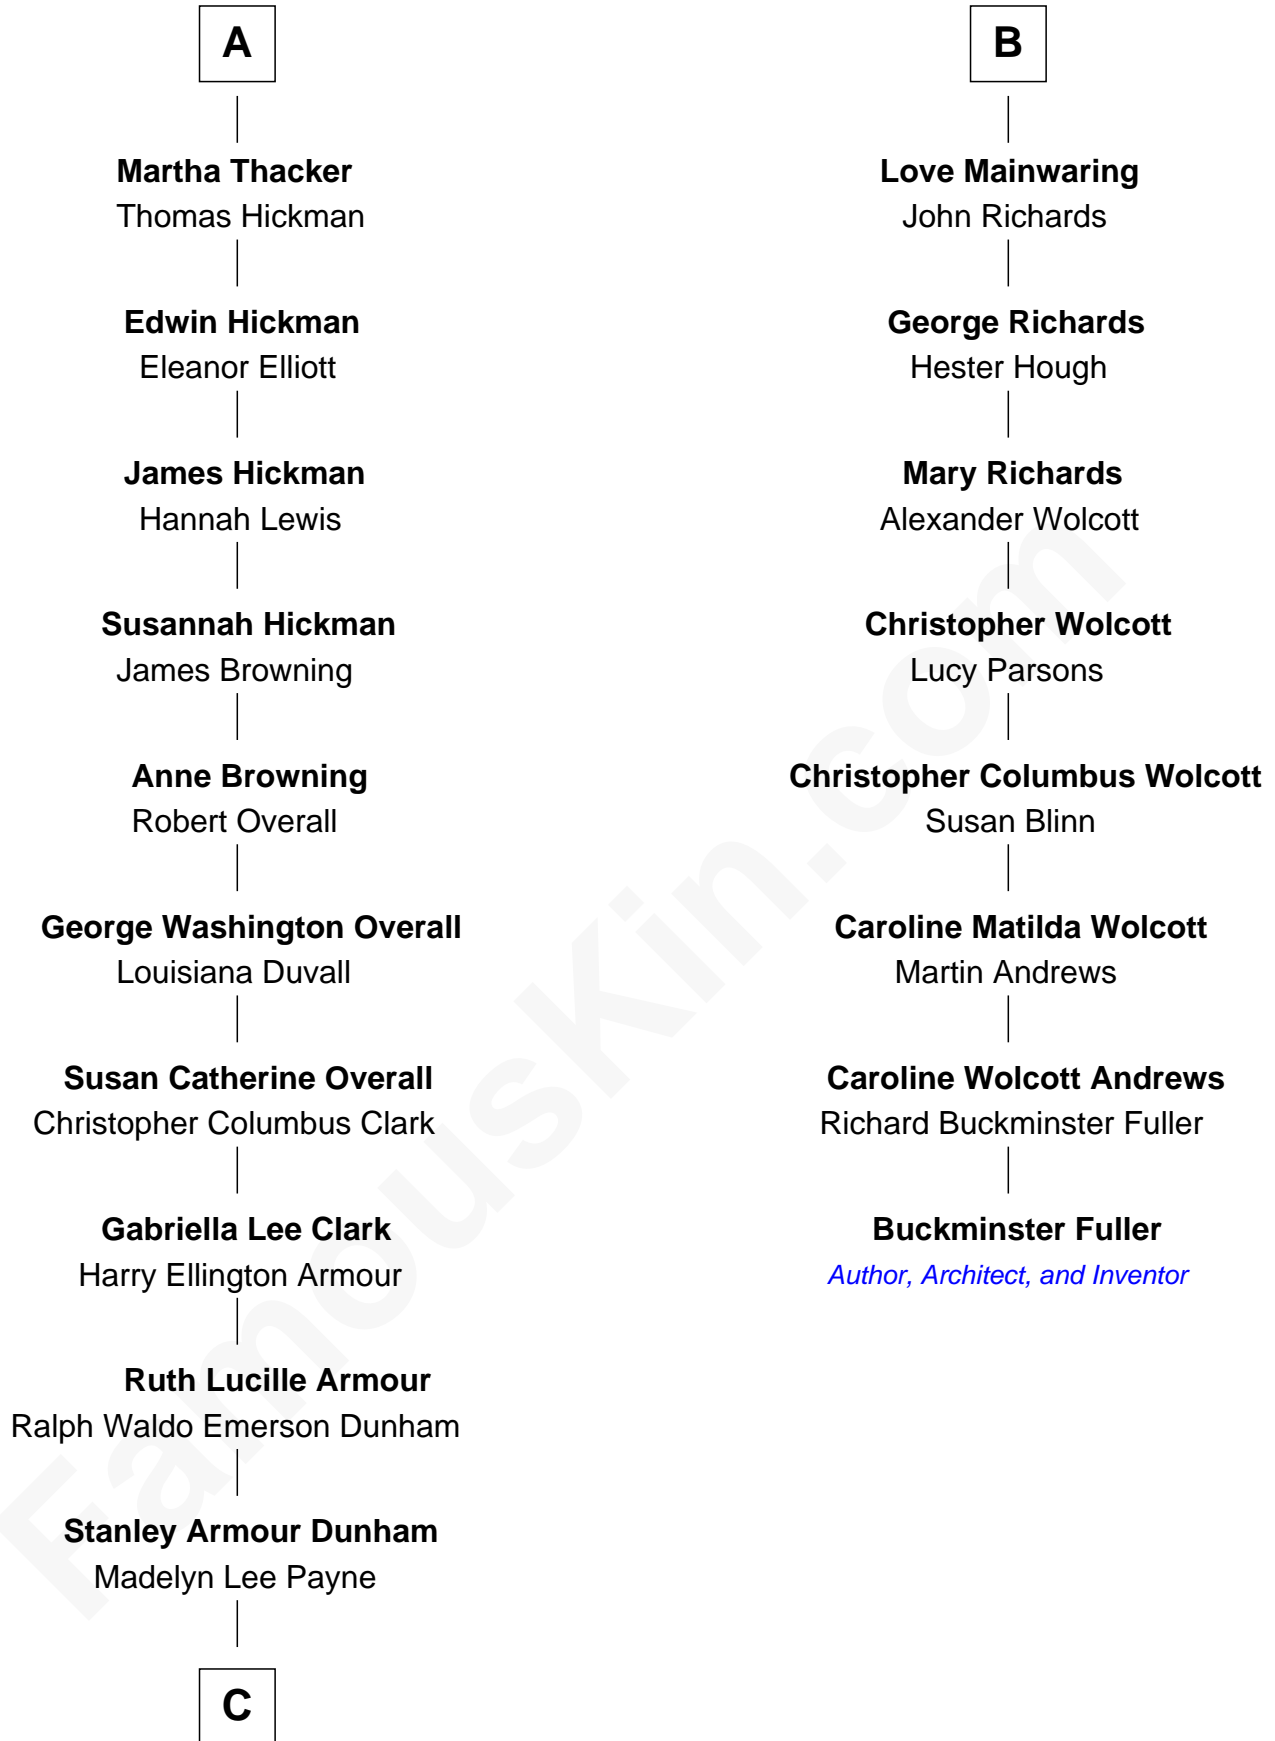

# FamousKin.com Relationship Chart of

**Barack Obama**

*44th U.S. President*

14th cousin 4 times removed of

**Buckminster Fuller**

*Author, Architect, and Inventor*

**Sir John Savage**

Katherine Stanley

**C**

—  
**Stanley Ann Dunham**  
Barack Hussein Obama

—  
**Barack Obama**  
*44th U.S. President*

FamousKin.com