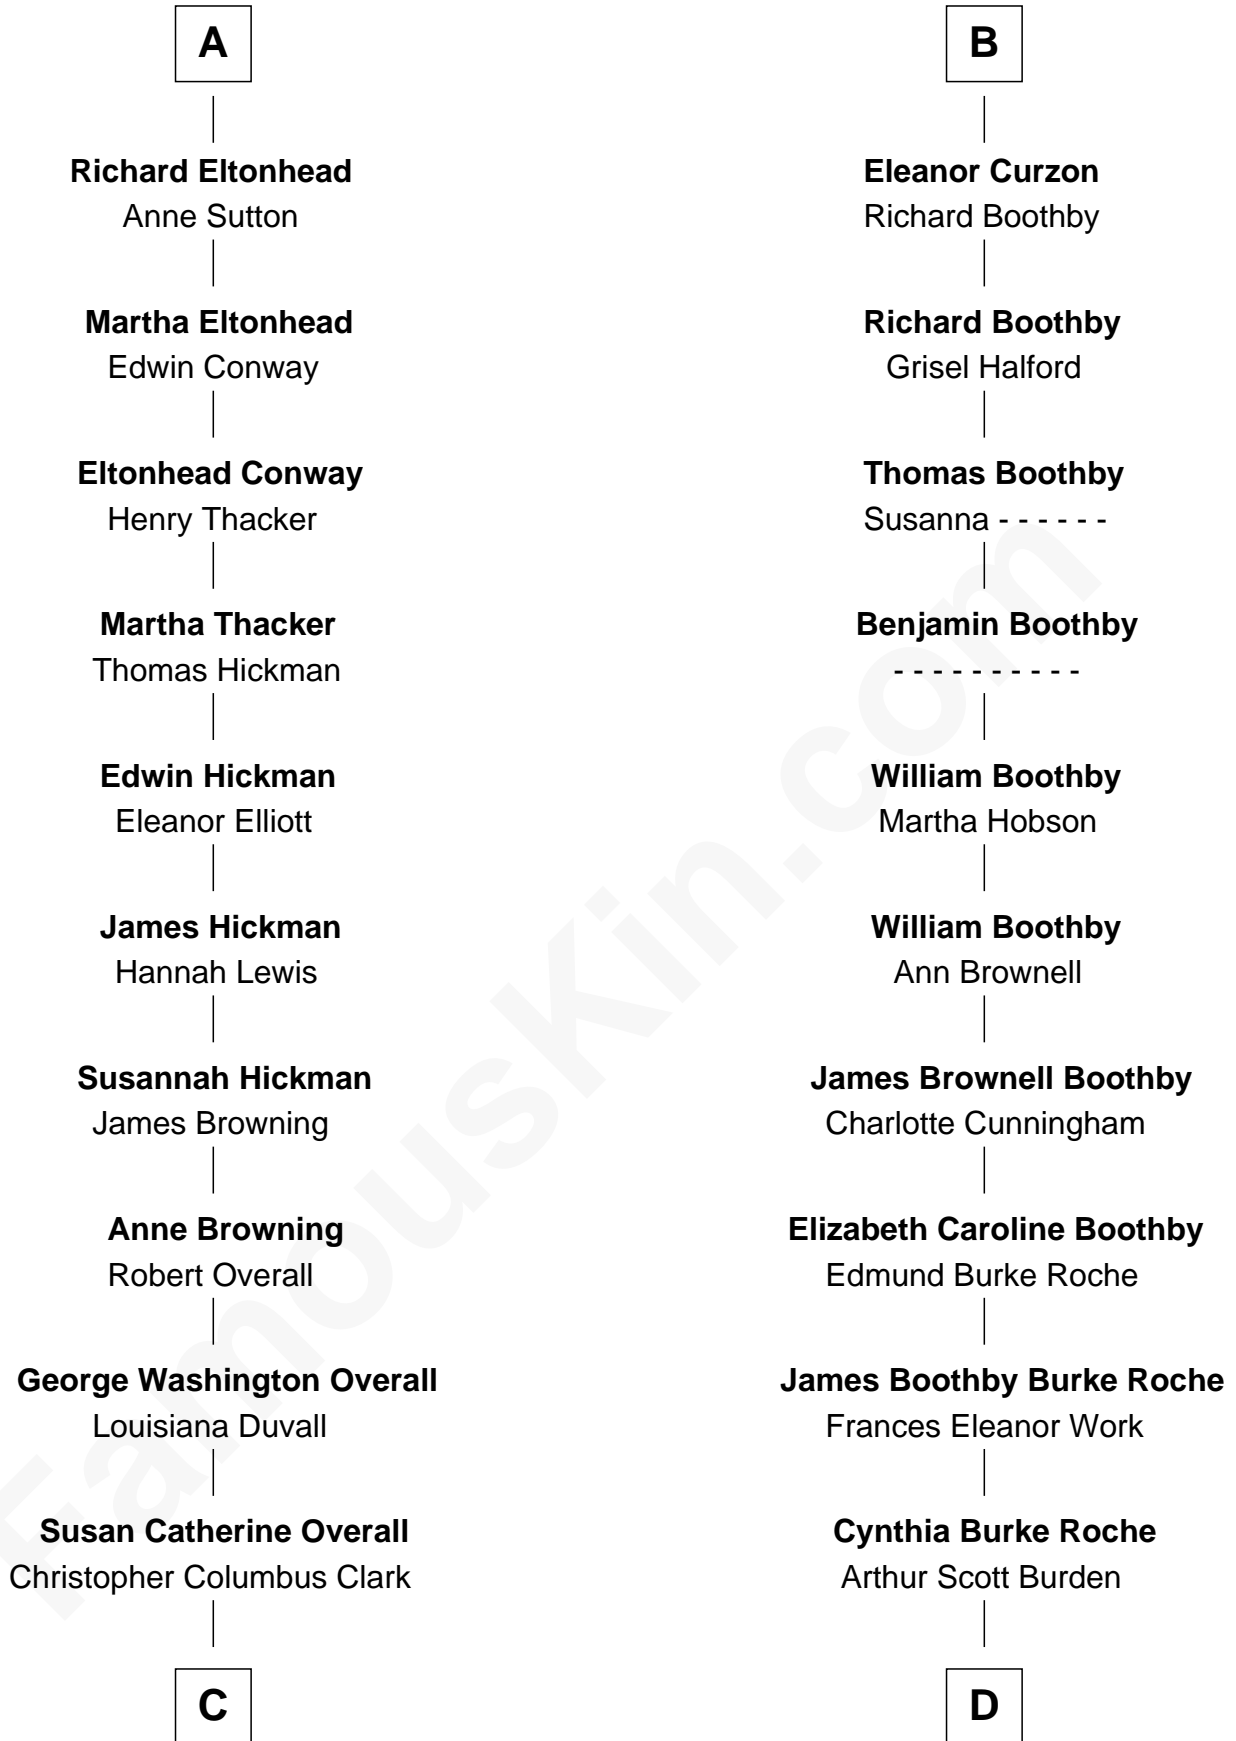

FamousKin.com Relationship Chart of

Barack Obama

44th U.S. President

19th cousin 2 times removed of

Oliver Platt

Movie Actor

Sir Richard Fitzalan

Elizabeth de Bohun

Elizabeth Fitzalan

Sir Robert Goushill

Joan Goushill

Sir Thomas Stanley

Katherine Stanley

Sir John Savage

Dulcia Savage

Sir Henry Bold

Sir William Beauchamp

Joan Beauchamp

James Butler

Elizabeth Butler

John Talbot

Ann Talbot

Sir Henry Vernon

Thomas Vernon

Anne Ludlow

Eleanor Vernon

Francis Curzon

John Curzon

Millicent Sacheverell

B

Oliver Platt photo by [Bridget Laudien](#) (CC BY-SA 3.0)