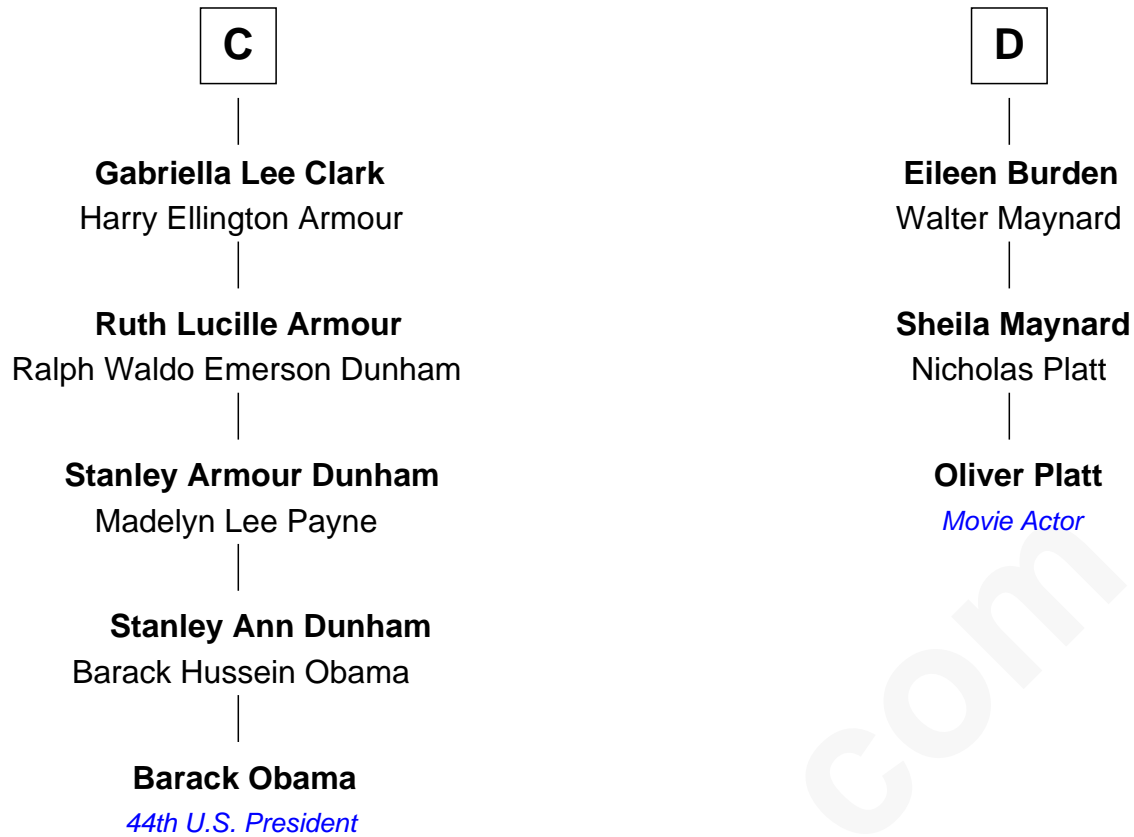

FamousKin.com Relationship Chart of

Barack Obama

44th U.S. President

19th cousin 2 times removed of

Oliver Platt

Movie Actor

Sir Richard Fitzalan

Elizabeth de Bohun

Elizabeth Fitzalan

Sir Robert Goushill

Joan Goushill

Sir Thomas Stanley

Katherine Stanley

Sir John Savage

Dulcia Savage

Sir Henry Bold

Sir William Beauchamp

Joan Beauchamp

James Butler

Elizabeth Butler

John Talbot

Ann Talbot

Sir Henry Vernon

Thomas Vernon

Anne Ludlow

Eleanor Vernon

Francis Curzon

John Curzon

Millicent Sacheverell

B

Oliver Platt photo by [Bridget Laudien](#) (CC BY-SA 3.0)