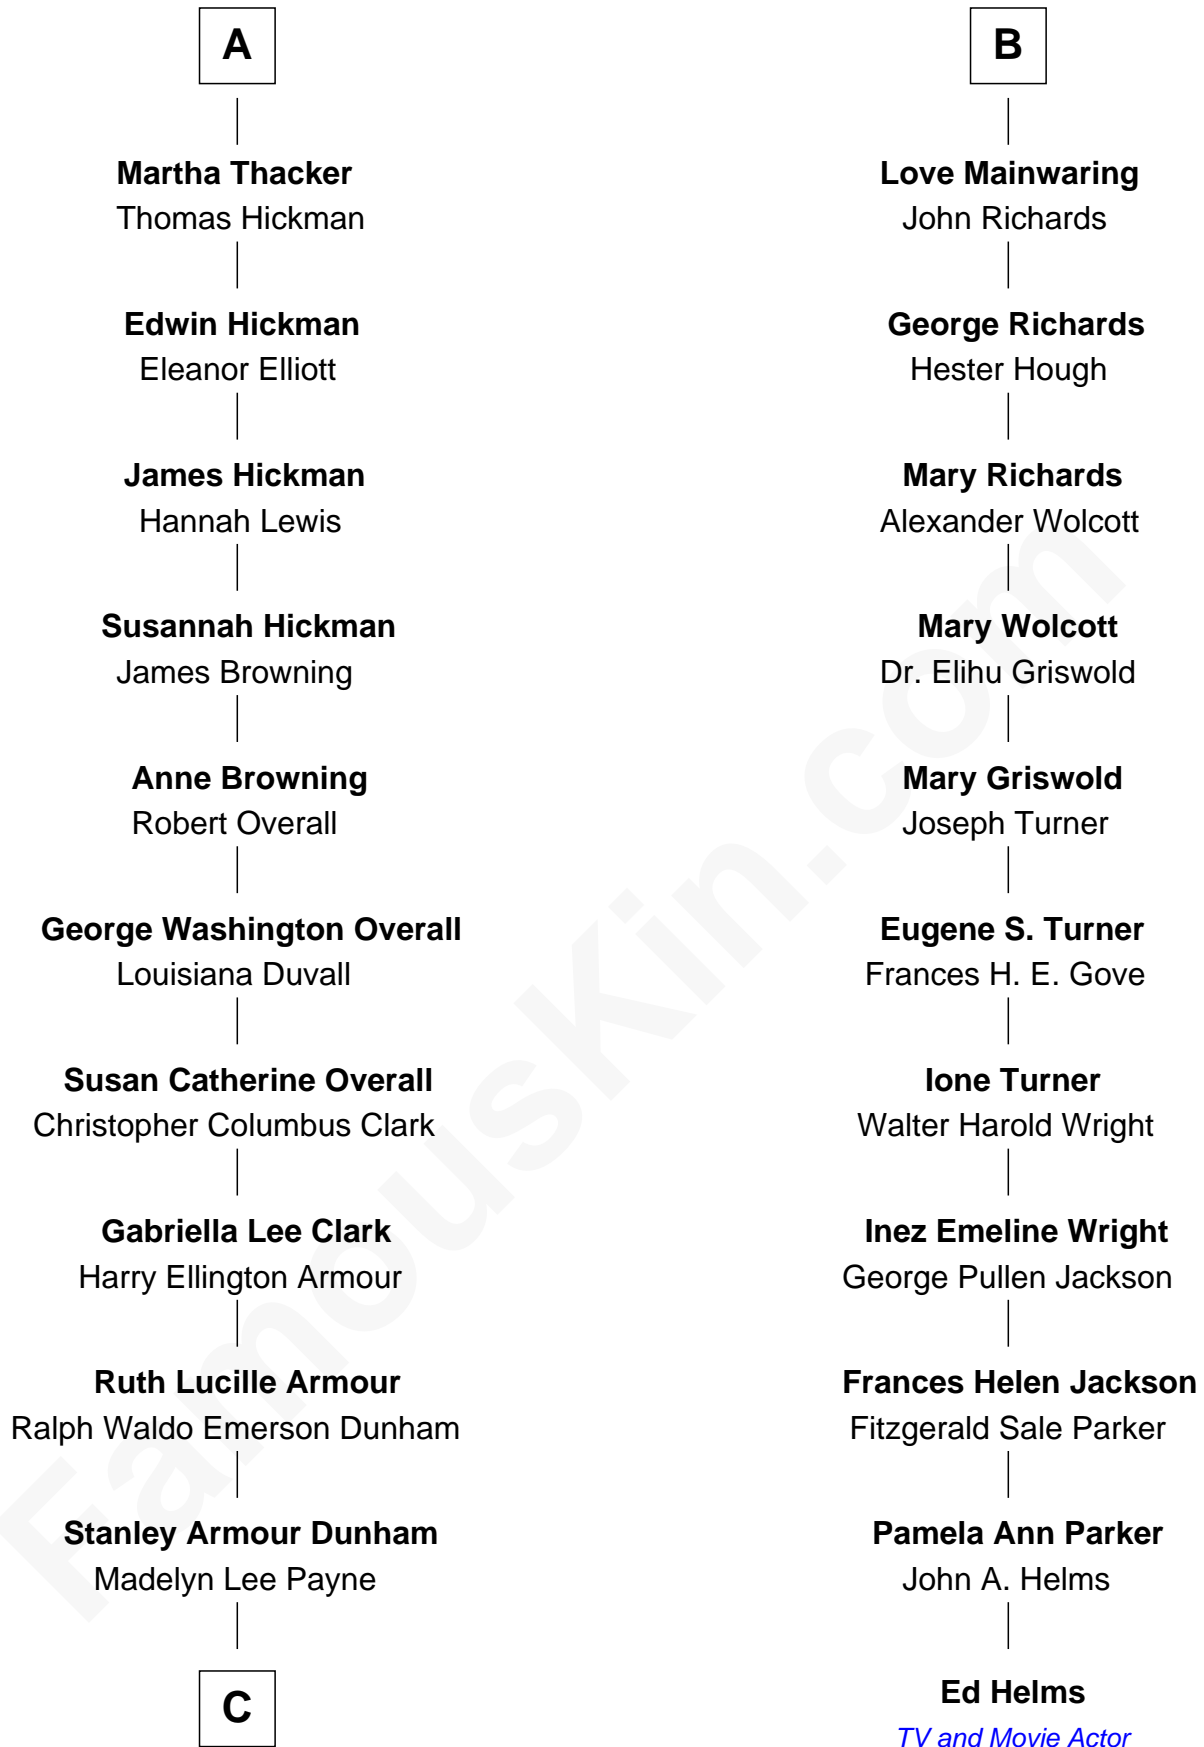

# FamousKin.com Relationship Chart of

**Barack Obama**  
44th U.S. President

17th cousin 1 time removed of

**Ed Helms**  
TV and Movie Actor

**Sir John Savage**  
Katherine Stanley

**C**

**Stanley Ann Dunham**  
Barack Hussein Obama