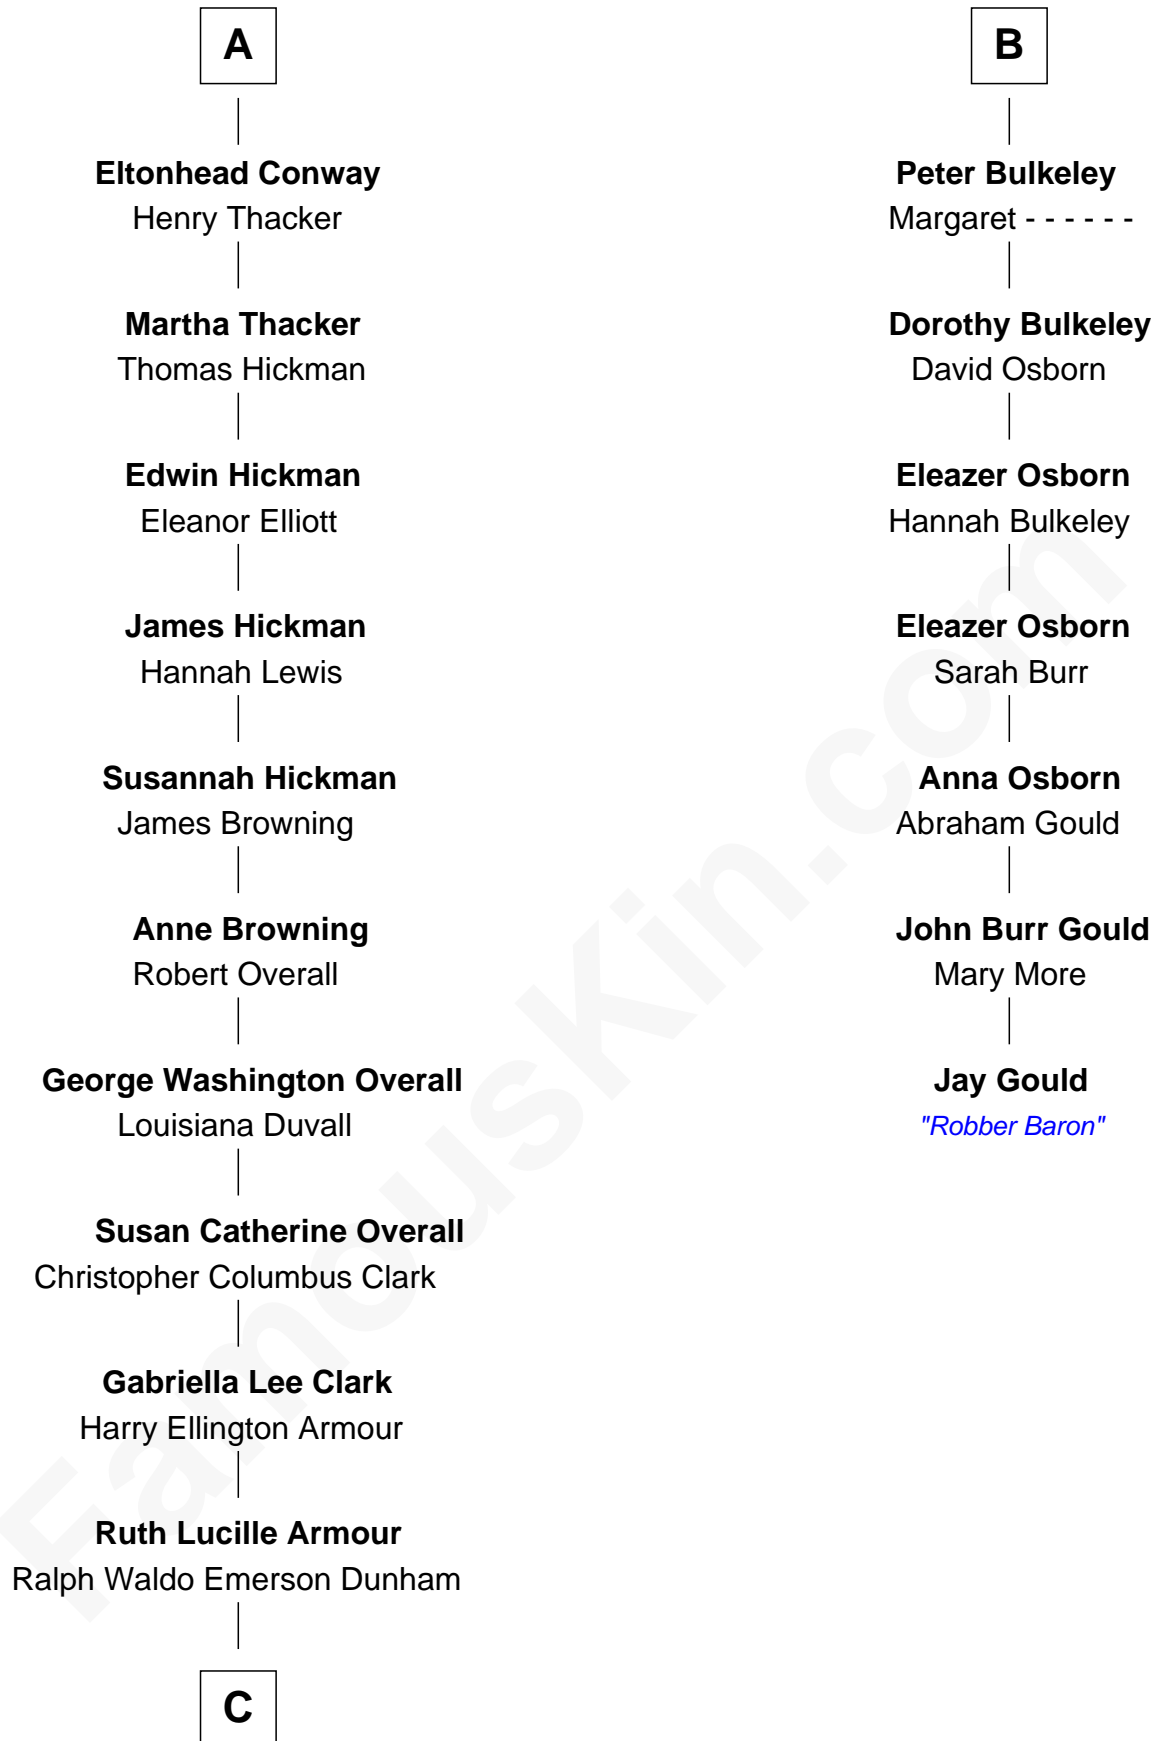

# FamousKin.com Relationship Chart of

**Barack Obama**

*44th U.S. President*

13th cousin 6 times removed of

**Jay Gould**

*American Railroad "Robber Baron"*

**Sir Thomas Stanley**

Joan Goushill

Sir William Troutbeck

**Adam Troutbeck**

Joan Molyneux

**Margaret Troutbeck**

Sir John Talbot

**Anne Talbot**

Thomas Needham

**Robert Needham**

Frances Aston

**Dorothy Needham**

Sir Richard Chetwode

**Grace Chetwode**

Rev. Peter Bulkeley

**B**

**C**

—  
**Stanley Armour Dunham**

Madelyn Lee Payne

—  
**Stanley Ann Dunham**

Barack Hussein Obama

—  
**Barack Obama**

*44th U.S. President*

FamousKin.com