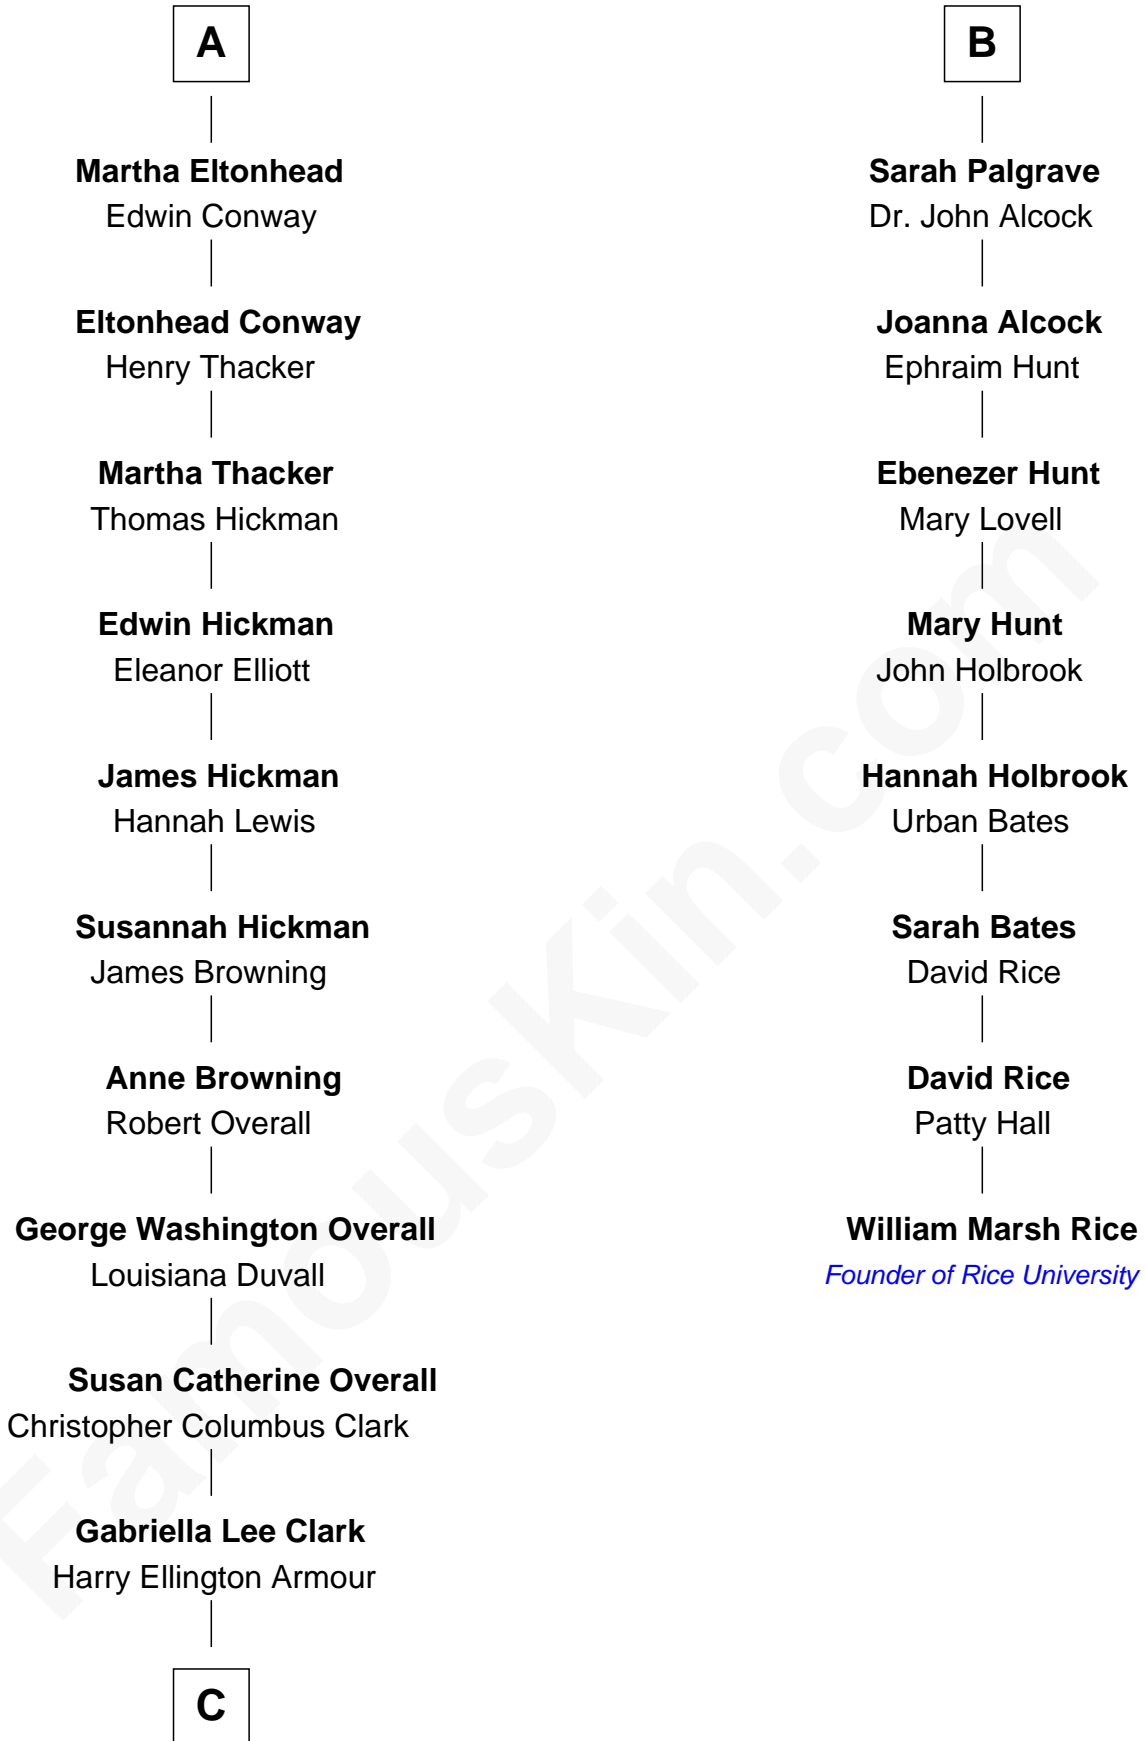

FamousKin.com Relationship Chart of

Barack Obama

44th U.S. President

14th cousin 6 times removed of

William Marsh Rice

Founder of Rice University

Sir Robert Goushill

Elizabeth Fitzalan

Joan Goushill
Sir Thomas Stanley

Katherine Stanley
Sir John Savage

Dulcia Savage
Sir Henry Bold

Maud Bold
Thomas Gerard

Jennet Gerard
Richard Eltonhead

William Eltonhead
Anne Bowers

Richard Eltonhead
Anne Sutton

A

Elizabeth Goushill
Sir Robert Wingfield

Elizabeth Wingfield
Sir William Brandon

Eleanor Brandon
John Glemham

Anne Glemham
Henry Palgrave

Thomas Palgrave
Alice Gunton

Rev. Edward Palgrave

Dr. Richard Palgrave
Anna -----

B

C

Ruth Lucille Armour
Ralph Waldo Emerson Dunham

Stanley Armour Dunham
Madelyn Lee Payne

Stanley Ann Dunham
Barack Hussein Obama

Barack Obama
44th U.S. President

FamousKin.com