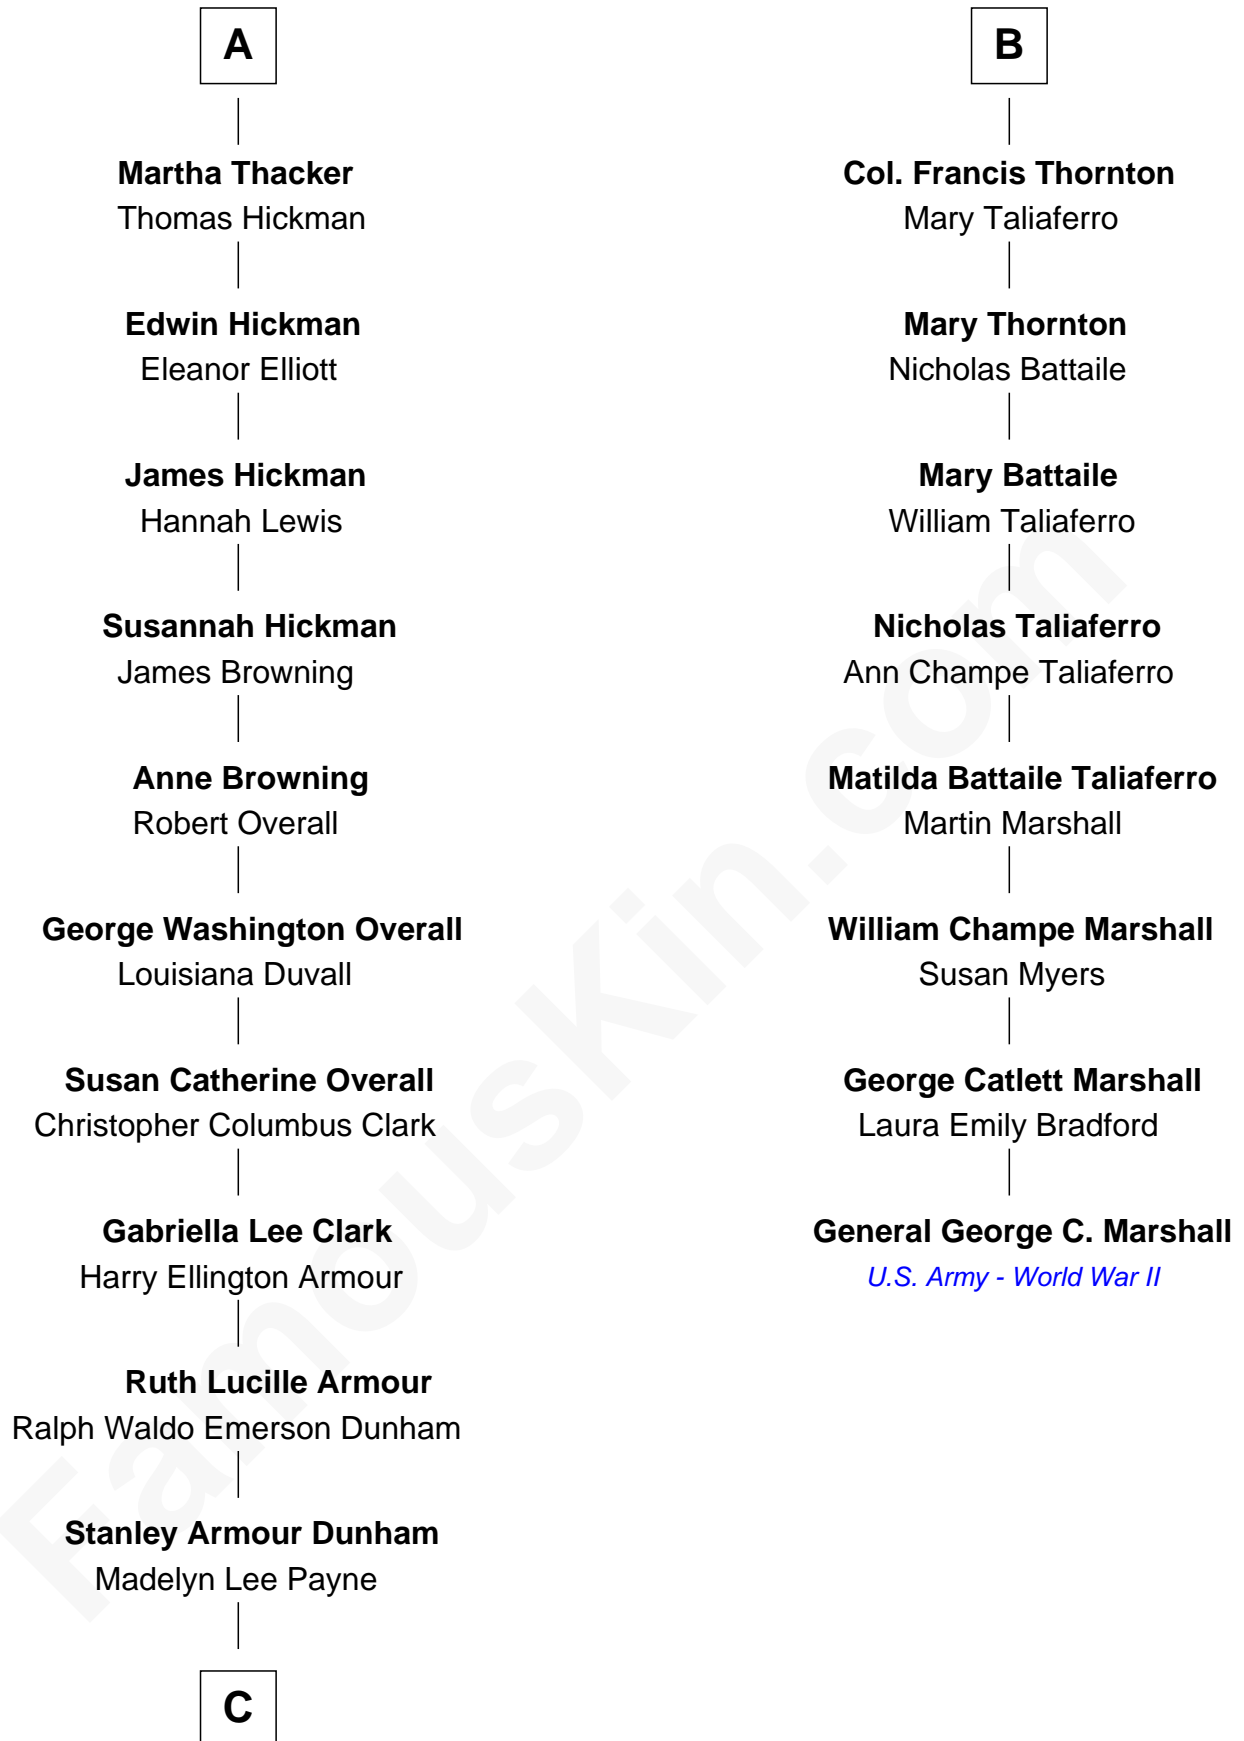

FamousKin.com Relationship Chart of

Barack Obama

44th U.S. President

14th cousin 4 times removed of

General George C. Marshall

Author of "The Marshall Plan"

Sir John Savage

Katherine Stanley

Anne Stanley

Sir Christopher Savage

Anne Lygon

Francis Savage

Anne Sheldon

Walter Savage

Elizabeth Hall

Ralph Savage

Anthony Savage

Sarah Constable

Alice Savage

Francis Thornton

B

C

—
Stanley Ann Dunham
Barack Hussein Obama

—
Barack Obama
44th U.S. President