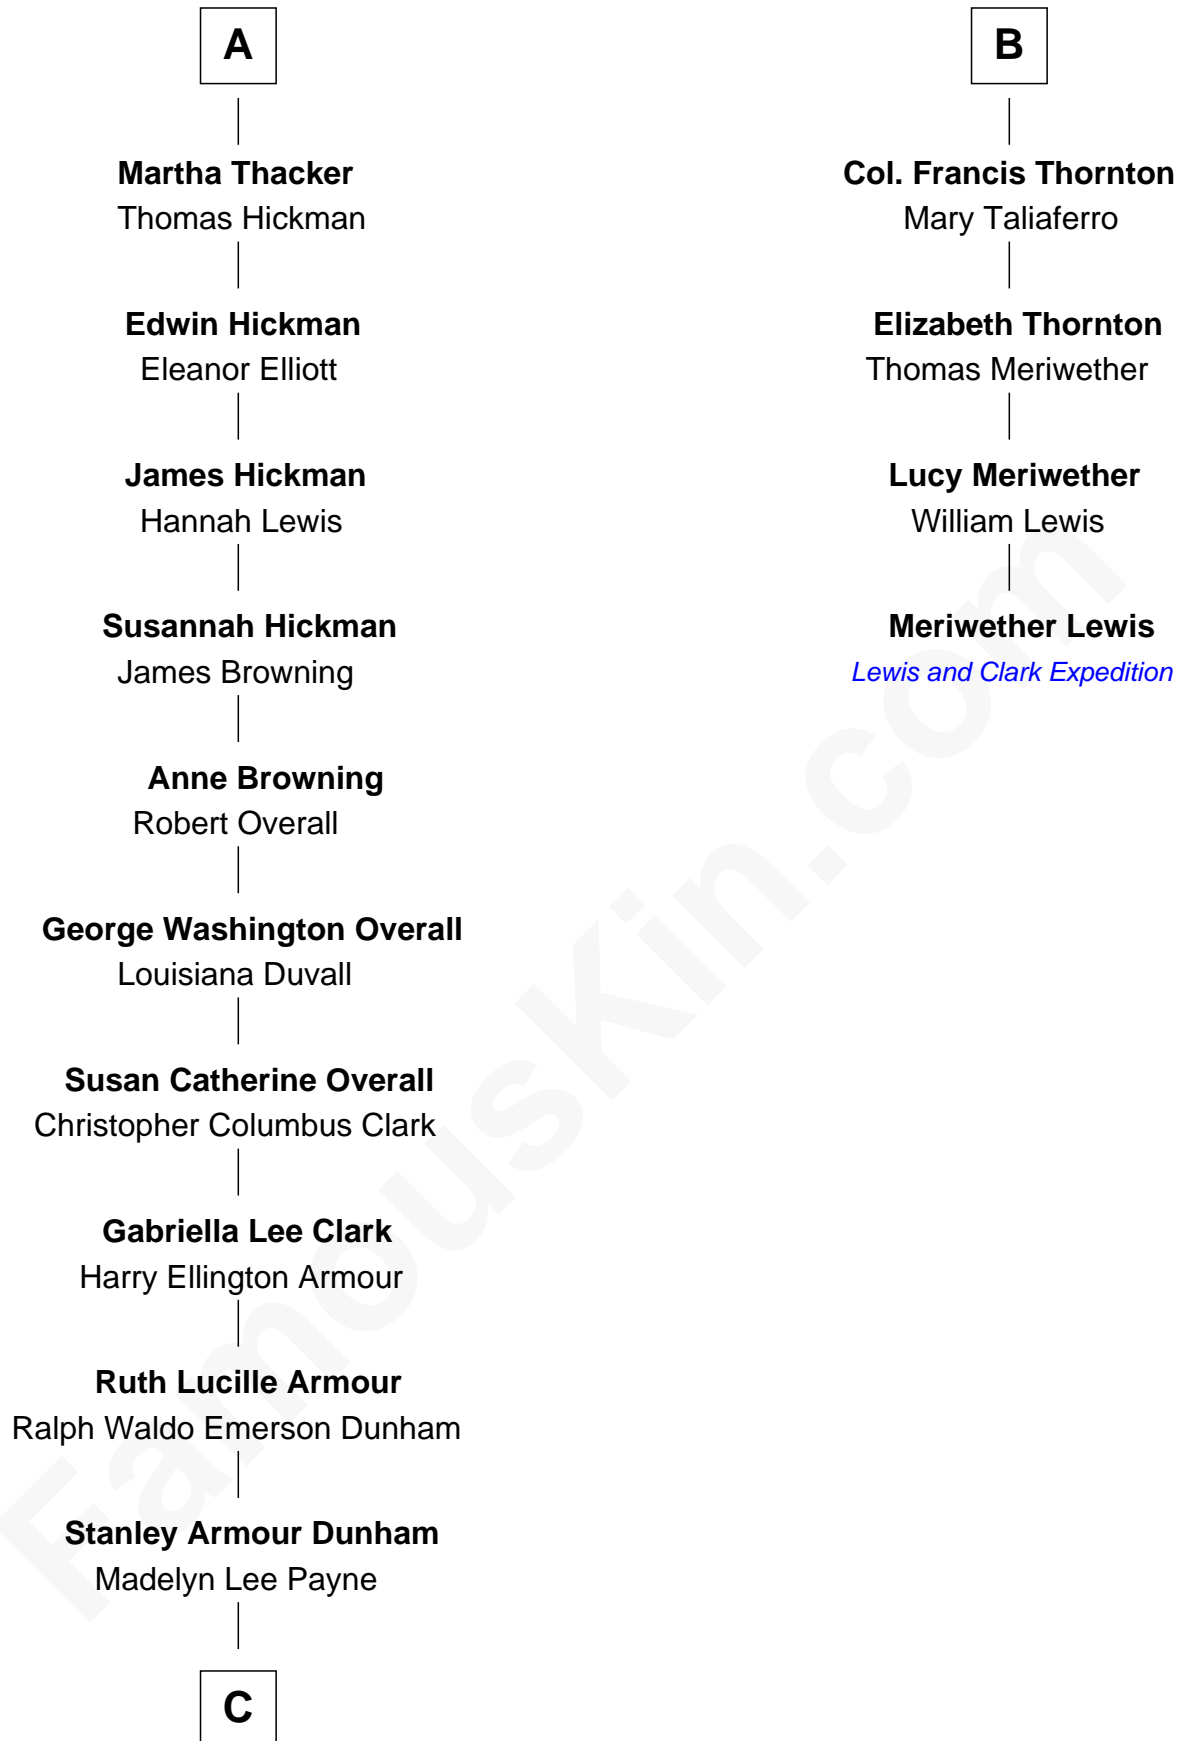

# FamousKin.com Relationship Chart of

**Barack Obama**

*44th U.S. President*

10th cousin 8 times removed of

**Meriwether Lewis**

*Lewis and Clark Expedition*

**Sir John Savage**

Katherine Stanley

**C**

—  
**Stanley Ann Dunham**  
Barack Hussein Obama

—  
**Barack Obama**  
*44th U.S. President*

FamousKin.com