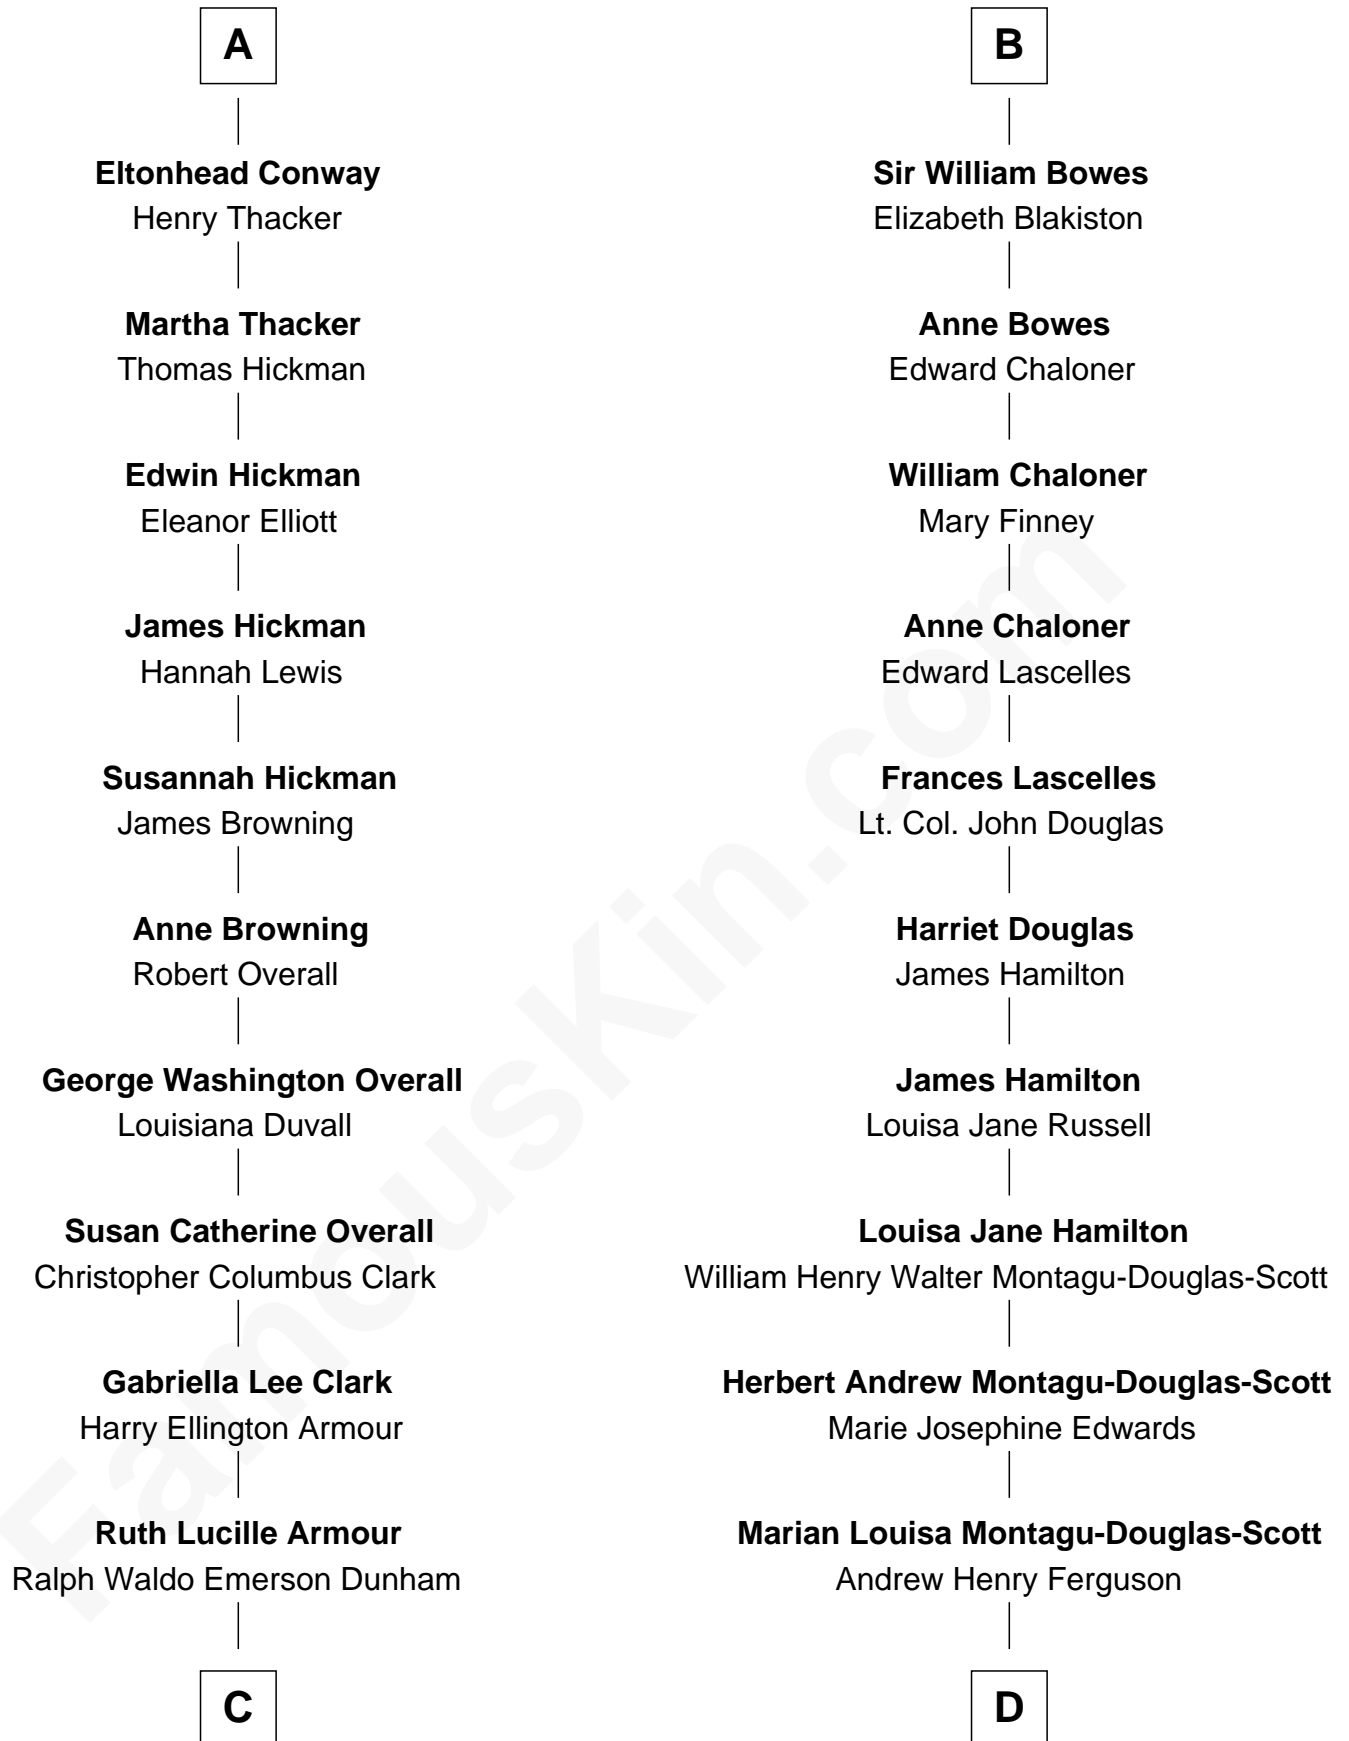

FamousKin.com Relationship Chart of

Barack Obama

44th U.S. President

18th cousin 1 time removed of

Sarah Ferguson

Duchess of York

Sir Thomas Stanley

Joan Goushill

Sir William Troutbeck

Adam Troutbeck

Joan Molyneux

Margaret Troutbeck

Sir John Talbot

Sir John Talbot

Frances Giffard

Jane Talbot

Sir George Bowes

Thomas Bowes

Anne Warcop

Thomas Bowes

Anne Maxton

B

FamousKin.com