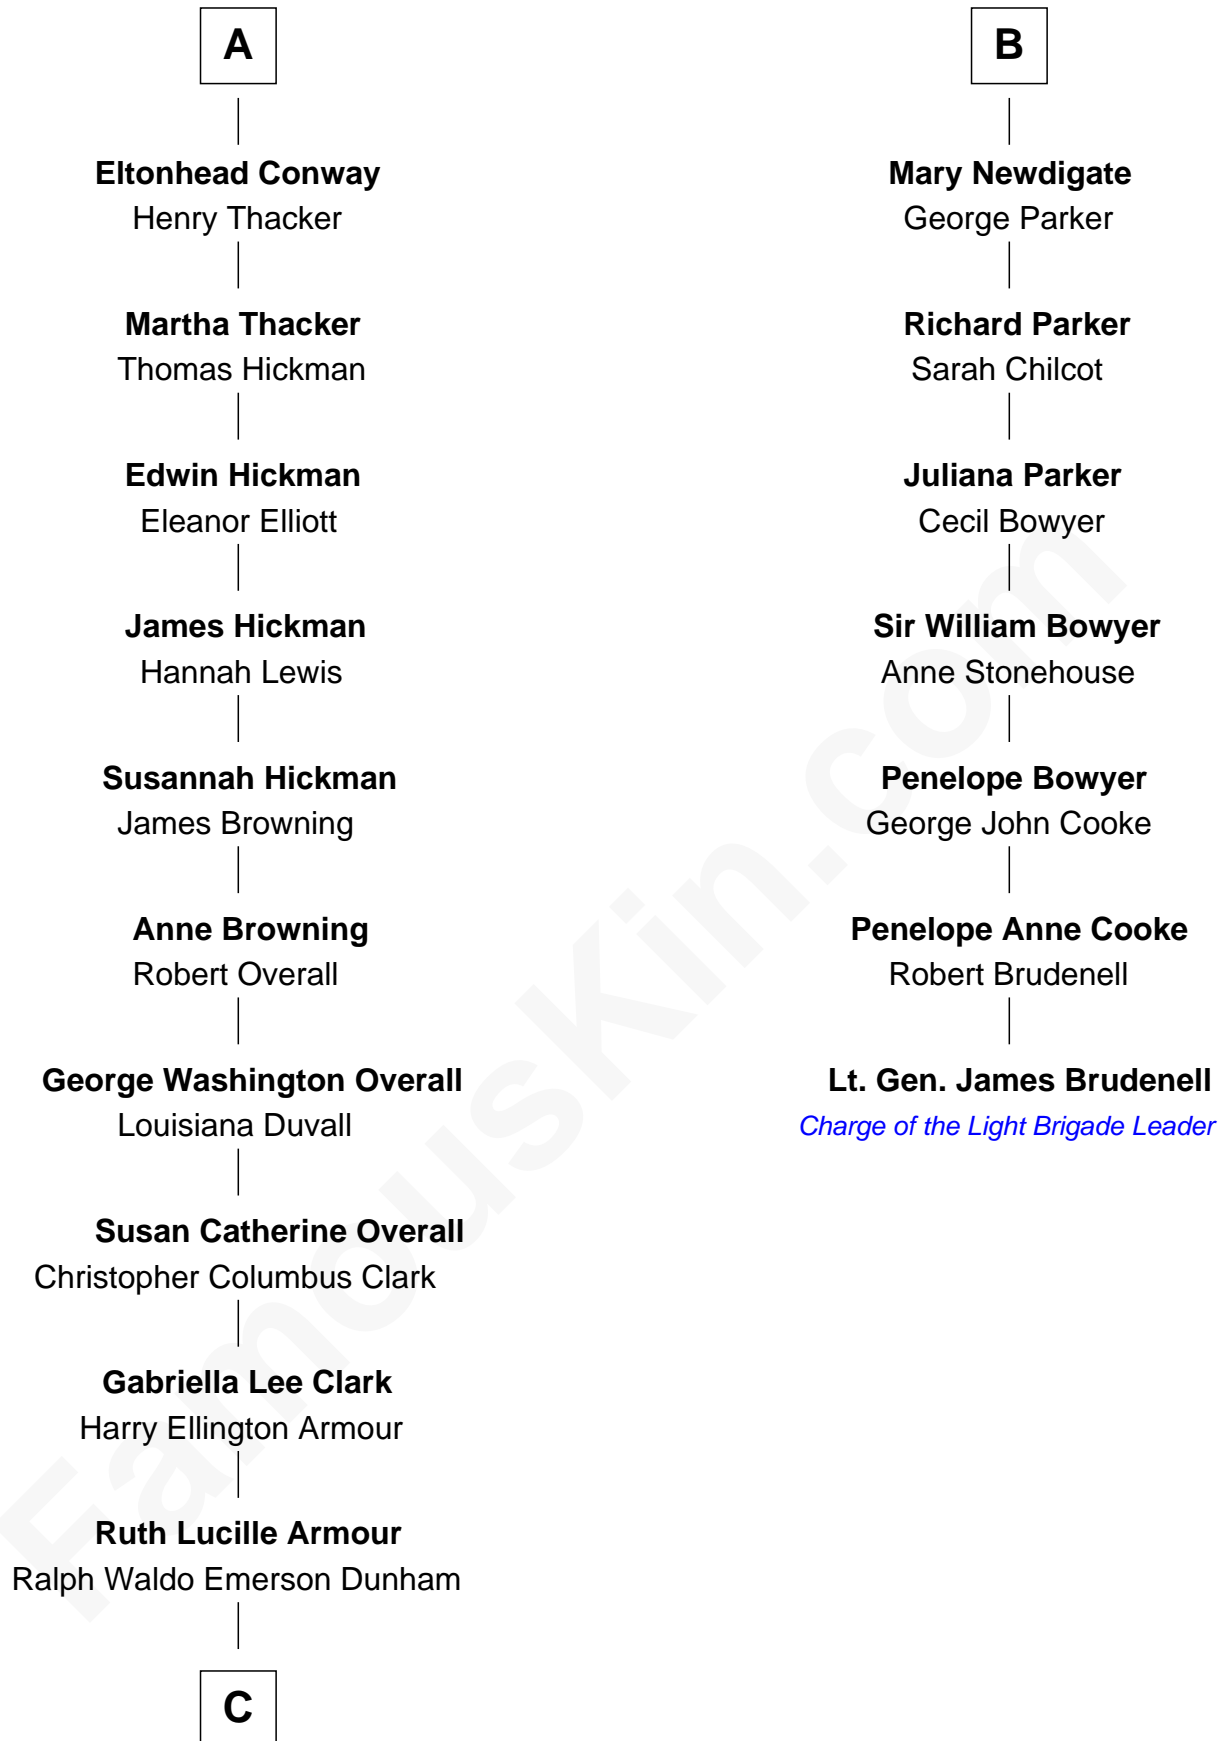

FamousKin.com Relationship Chart of

Barack Obama

44th U.S. President

13th cousin 6 times removed of

Lt. Gen. James Brudenell

Leader of the "Charge of the Light Brigade"

C

—
Stanley Armour Dunham

Madelyn Lee Payne

—
Stanley Ann Dunham

Barack Hussein Obama

—
Barack Obama

44th U.S. President

FamousKin.com