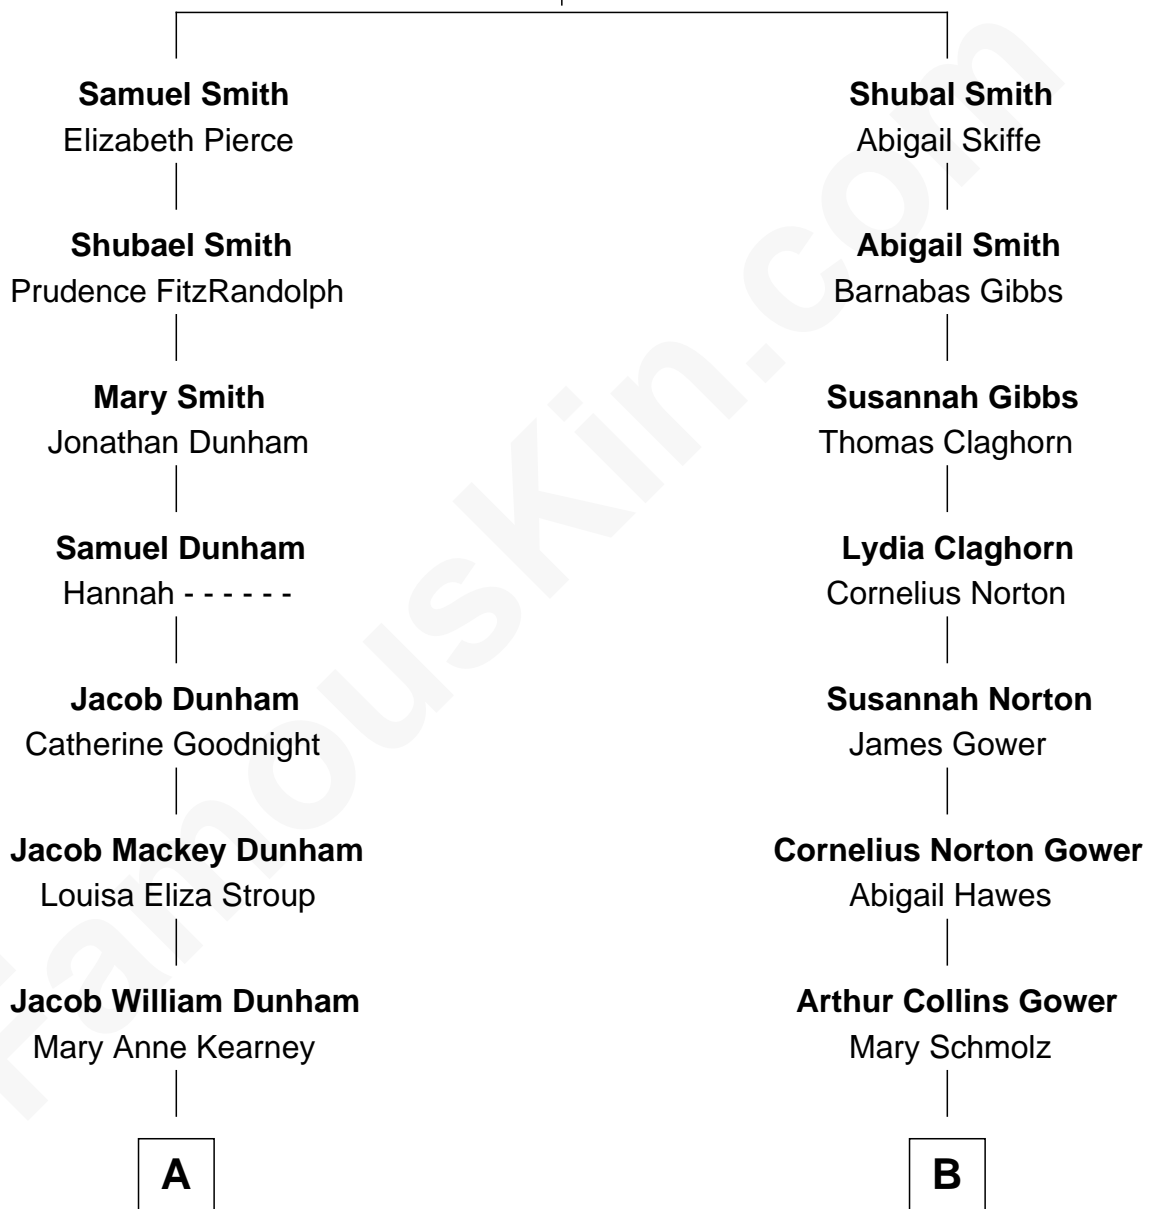

FamousKin.com Relationship Chart of

Barack Obama

44th U.S. President

10th cousin of

Sarah Palin

9th Governor of Alaska

Rev. John Smith

Susanna Hinckley

A

Ralph Waldo Emerson Dunham

Ruth Lucille Armour

Stanley Armour Dunham

Madelyn Lee Payne

Stanley Ann Dunham

Barack Hussein Obama

Barack Obama