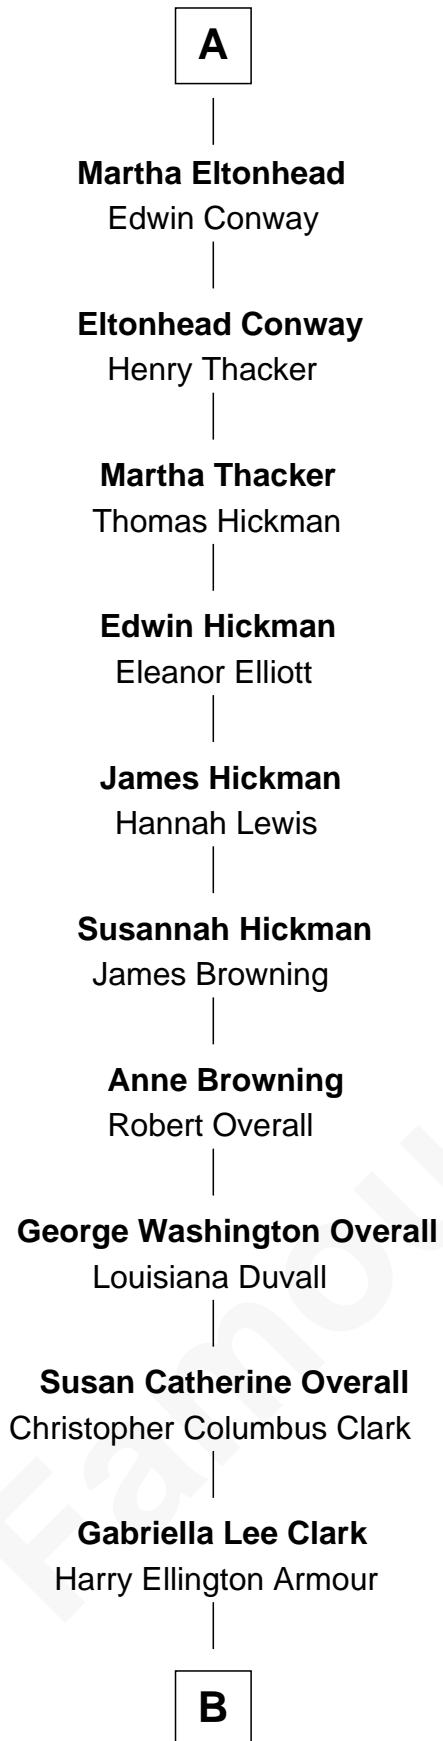

# FamousKin.com Relationship Chart of

**Barack Obama**

*44th U.S. President*

4th cousin 16 times removed of

**Anne Boleyn**

*2nd Wife of King Henry VIII*

**Elizabeth Fitzalan**

*with husband*  
Sir Robert Goushill

*with husband*  
Sir Thomas Mowbray

**Joan Goushill**  
Sir Thomas Stanley

**Margaret Mowbray**  
Sir Robert Howard

**Katherine Stanley**  
Sir John Savage

**Sir John Howard**  
Katherine Moleyns

**Dulcia Savage**  
Sir Henry Bold

**Sir Thomas Howard**  
Elizabeth Tilney

**Maud Bold**  
Thomas Gerard

**Elizabeth Howard**  
Thomas Boleyn

**Jennet Gerard**  
Richard Eltonhead

**Anne Boleyn**  
*Wife of King Henry VIII*

**William Eltonhead**  
Anne Bowers

**Richard Eltonhead**  
Anne Sutton

**A**

**B**

—  
**Ruth Lucille Armour**  
Ralph Waldo Emerson Dunham

—  
**Stanley Armour Dunham**  
Madelyn Lee Payne

—  
**Stanley Ann Dunham**  
Barack Hussein Obama

—  
**Barack Obama**  
*44th U.S. President*