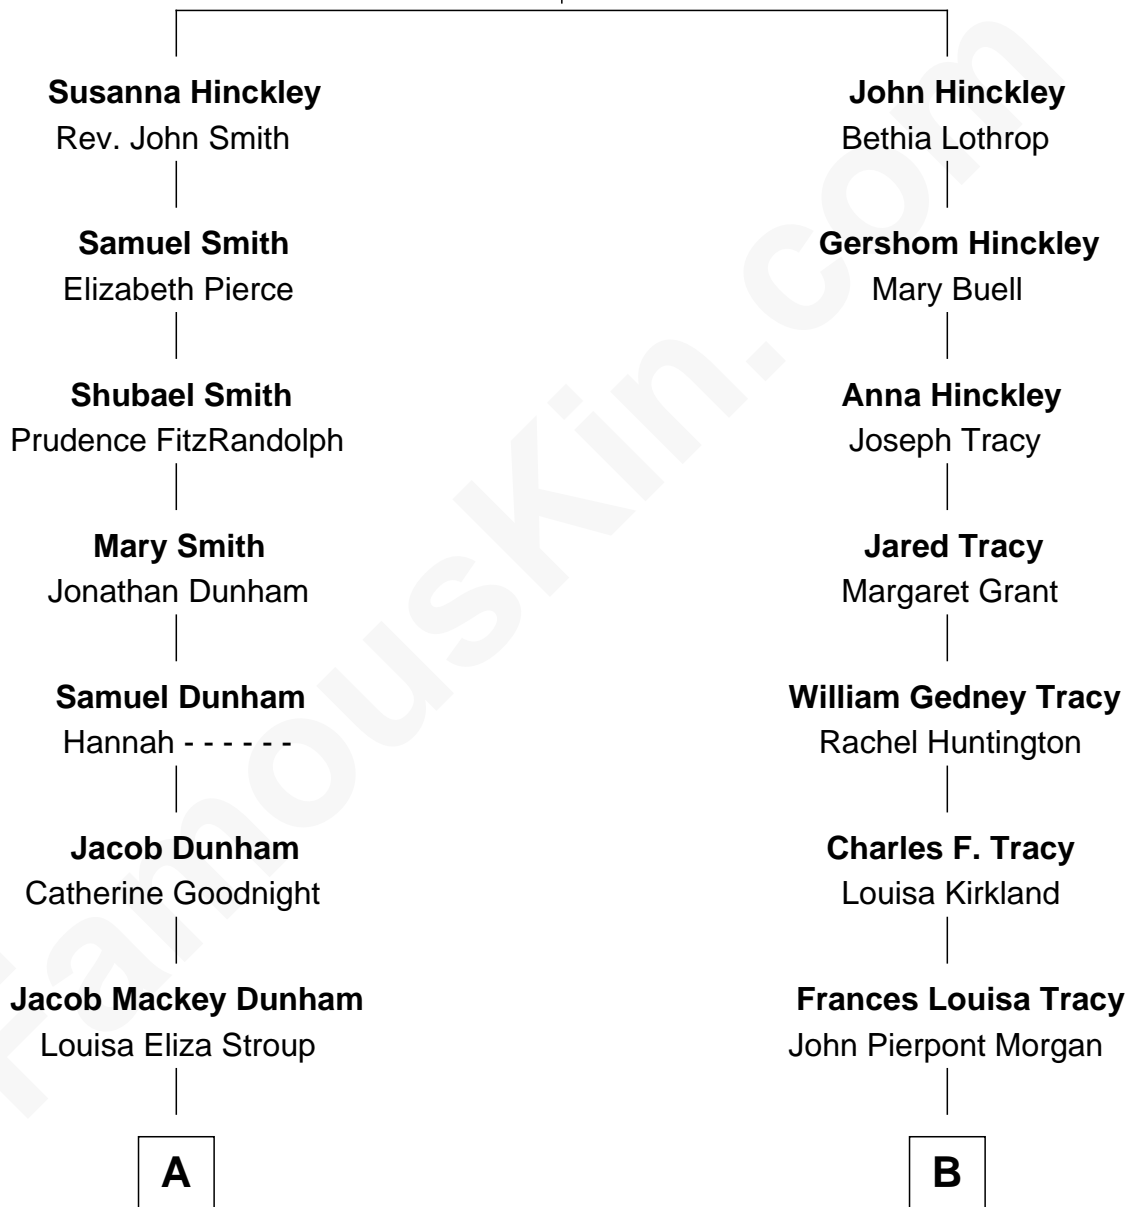

FamousKin.com Relationship Chart of

Barack Obama

44th U.S. President

9th cousin 2 times removed of

John Adams Morgan

1952 Olympic Sailing Gold Medalist

Samuel Hinckley

Sarah Soole

FamousKin.com