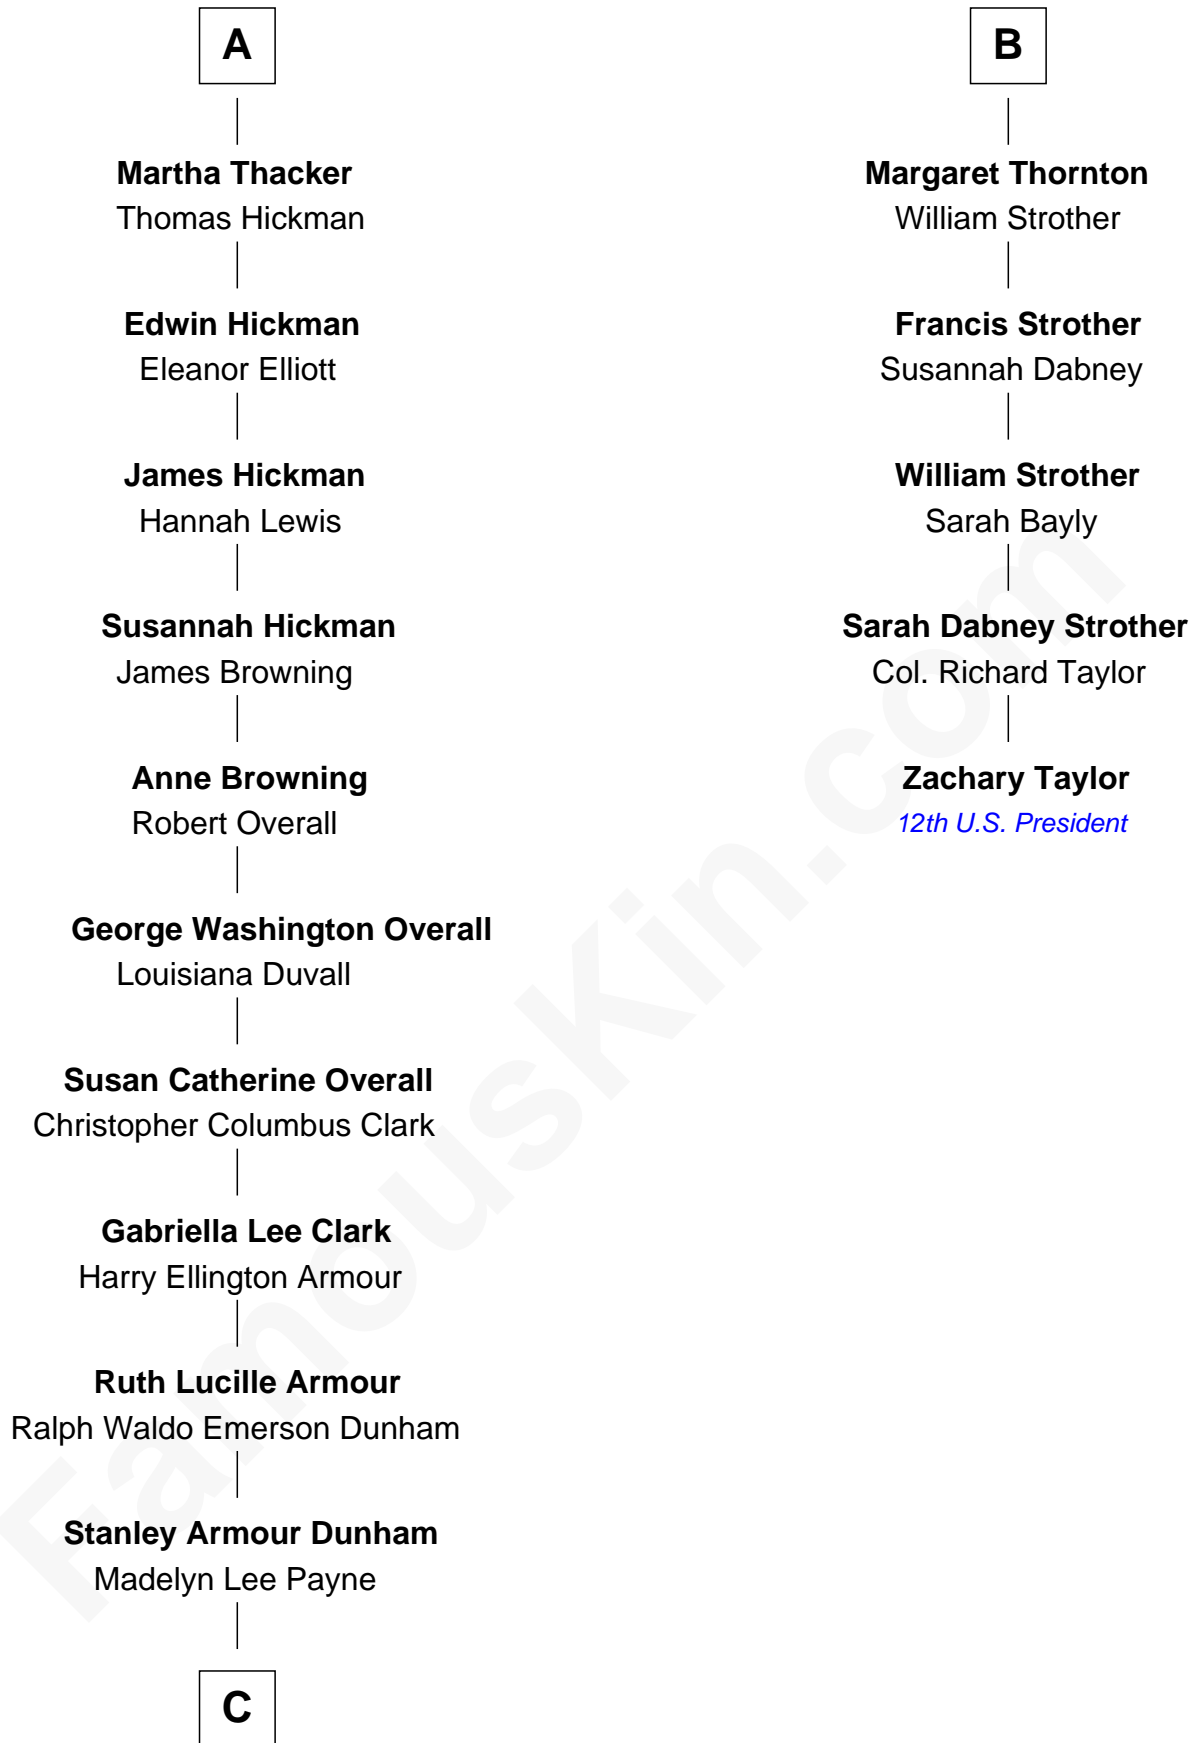

FamousKin.com Relationship Chart of

Barack Obama

44th U.S. President

11th cousin 7 times removed of

Zachary Taylor

12th U.S. President

Sir John Savage

Katherine Stanley

Anne Stanley

Sir Christopher Savage

Anne Lygon

Francis Savage

Anne Sheldon

Walter Savage

Elizabeth Hall

Ralph Savage

Anthony Savage

Sarah Constable

Alice Savage

Francis Thornton

B

C

Stanley Ann Dunham
Barack Hussein Obama

Barack Obama
44th U.S. President