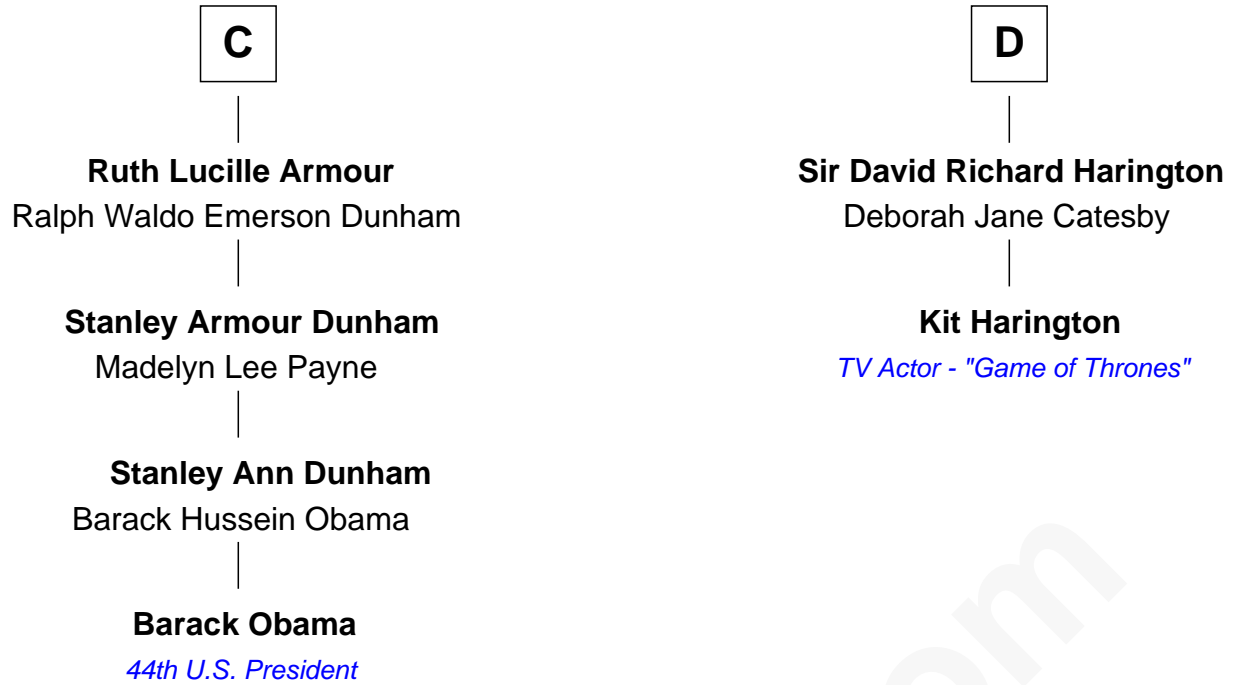

FamousKin.com Relationship Chart of

Barack Obama

44th U.S. President

18th cousin 2 times removed of

Kit Harington

TV Actor - "Game of Thrones"

Sir Robert Goushill

Elizabeth Fitzalan

A

Elizabeth Goushill
Sir Robert Wingfield

Elizabeth Wingfield
Sir William Brandon

Anne Brandon
Nicholas Sidney

Sir William Sidney
Anne Pagenham

Lucy Sidney
Sir James Harington

Sir James Harington
Frances Sapcote

Sir Edward Harington
Margery D'Oyley

B

Kit Harington photo by [Gage Skidmore](#) [\(CC BY-SA 2.0\)](#)