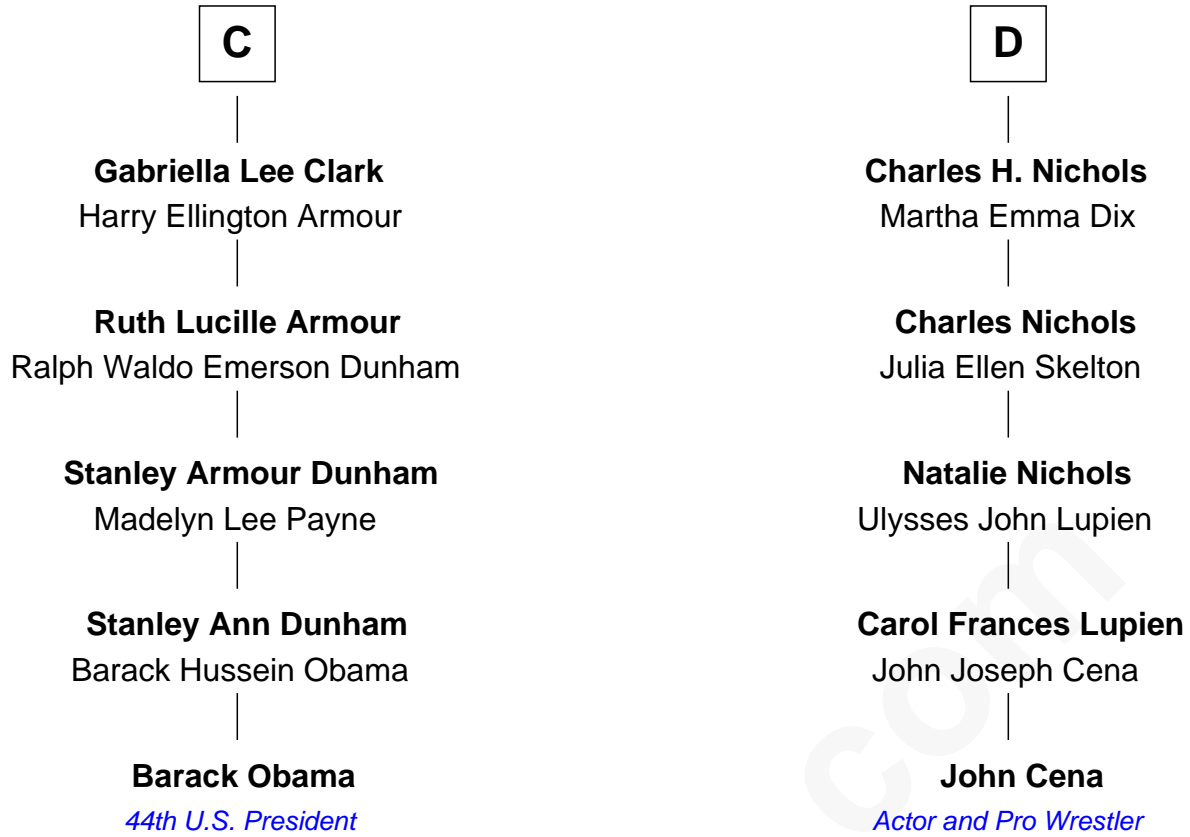

FamousKin.com Relationship Chart of

Barack Obama
44th U.S. President

21st cousin of

John Cena

Movie Actor and WWE Pro Wrestler

Sir Richard Fitzalan
Elizabeth de Bohun

Elizabeth Fitzalan
Sir Robert Goushill

Joan Goushill
Sir Thomas Stanley

Katherine Stanley
Sir John Savage

Dulcia Savage
Sir Henry Bold

Maud Bold
Thomas Gerard

Jennet Gerard
Richard Eltonhead

William Eltonhead
Anne Bowers

A

Joan Fitzalan
Sir William Beauchamp

Joan Beauchamp
James Butler

Sir Thomas Butler
Anne Hankeford

Margaret Butler
Sir William Boleyn

Thomas Boleyn
Elizabeth Howard

Mary Boleyn
Sir William Carey

Catherine Carey
Sir Francis Knollys

B

John Cena photo by [Edward Joseph Hersom II](#)