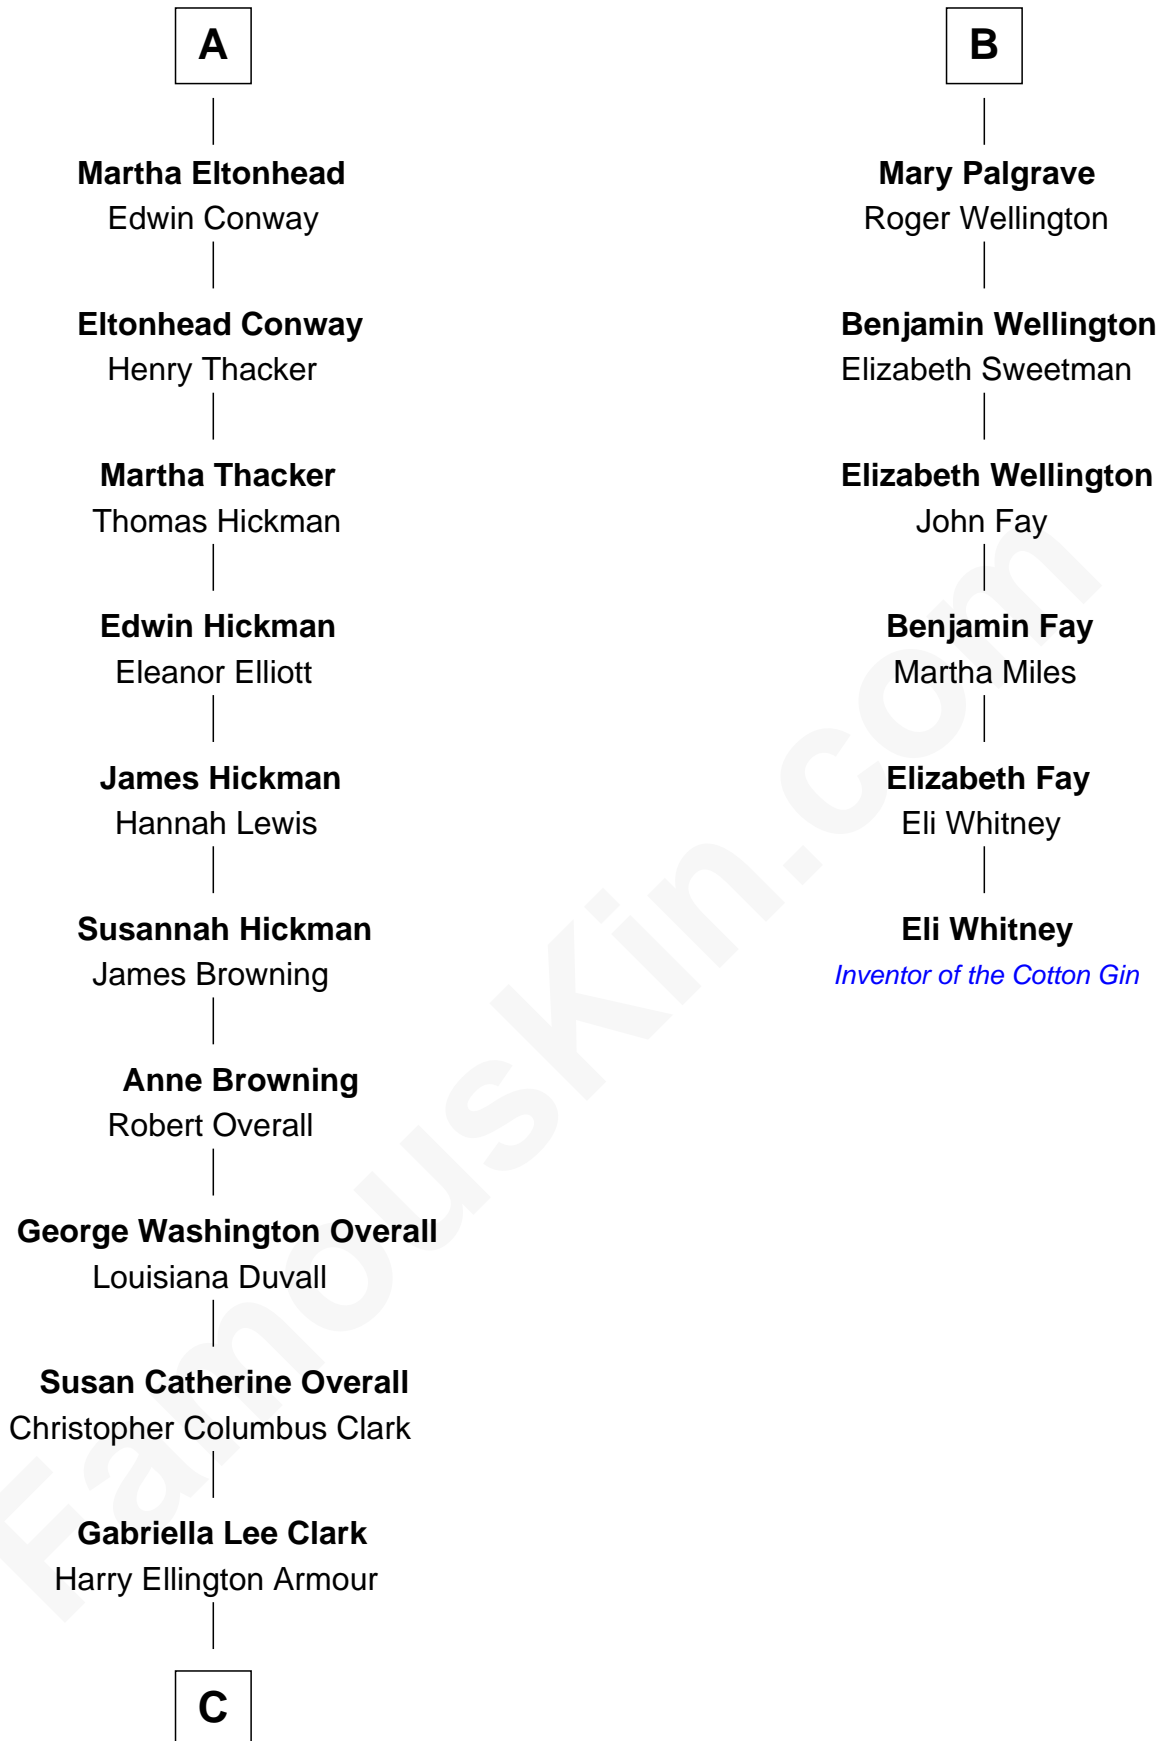

FamousKin.com Relationship Chart of

Barack Obama

44th U.S. President

12th cousin 8 times removed of

Eli Whitney

Inventor of the Cotton Gin

Sir Robert Goushill

Elizabeth Fitzalan

Joan Goushill
Sir Thomas Stanley

Katherine Stanley
Sir John Savage

Dulcia Savage
Sir Henry Bold

Maud Bold
Thomas Gerard

Jennet Gerard
Richard Eltonhead

William Eltonhead
Anne Bowers

Richard Eltonhead
Anne Sutton

A

Elizabeth Goushill
Sir Robert Wingfield

Elizabeth Wingfield
Sir William Brandon

Eleanor Brandon
John Glemham

Anne Glemham
Henry Palgrave

Thomas Palgrave
Alice Gunton

Rev. Edward Palgrave

Dr. Richard Palgrave
Anna -----

B

C

Ruth Lucille Armour
Ralph Waldo Emerson Dunham

Stanley Armour Dunham
Madelyn Lee Payne

Stanley Ann Dunham
Barack Hussein Obama

Barack Obama
44th U.S. President

FamousKin.com