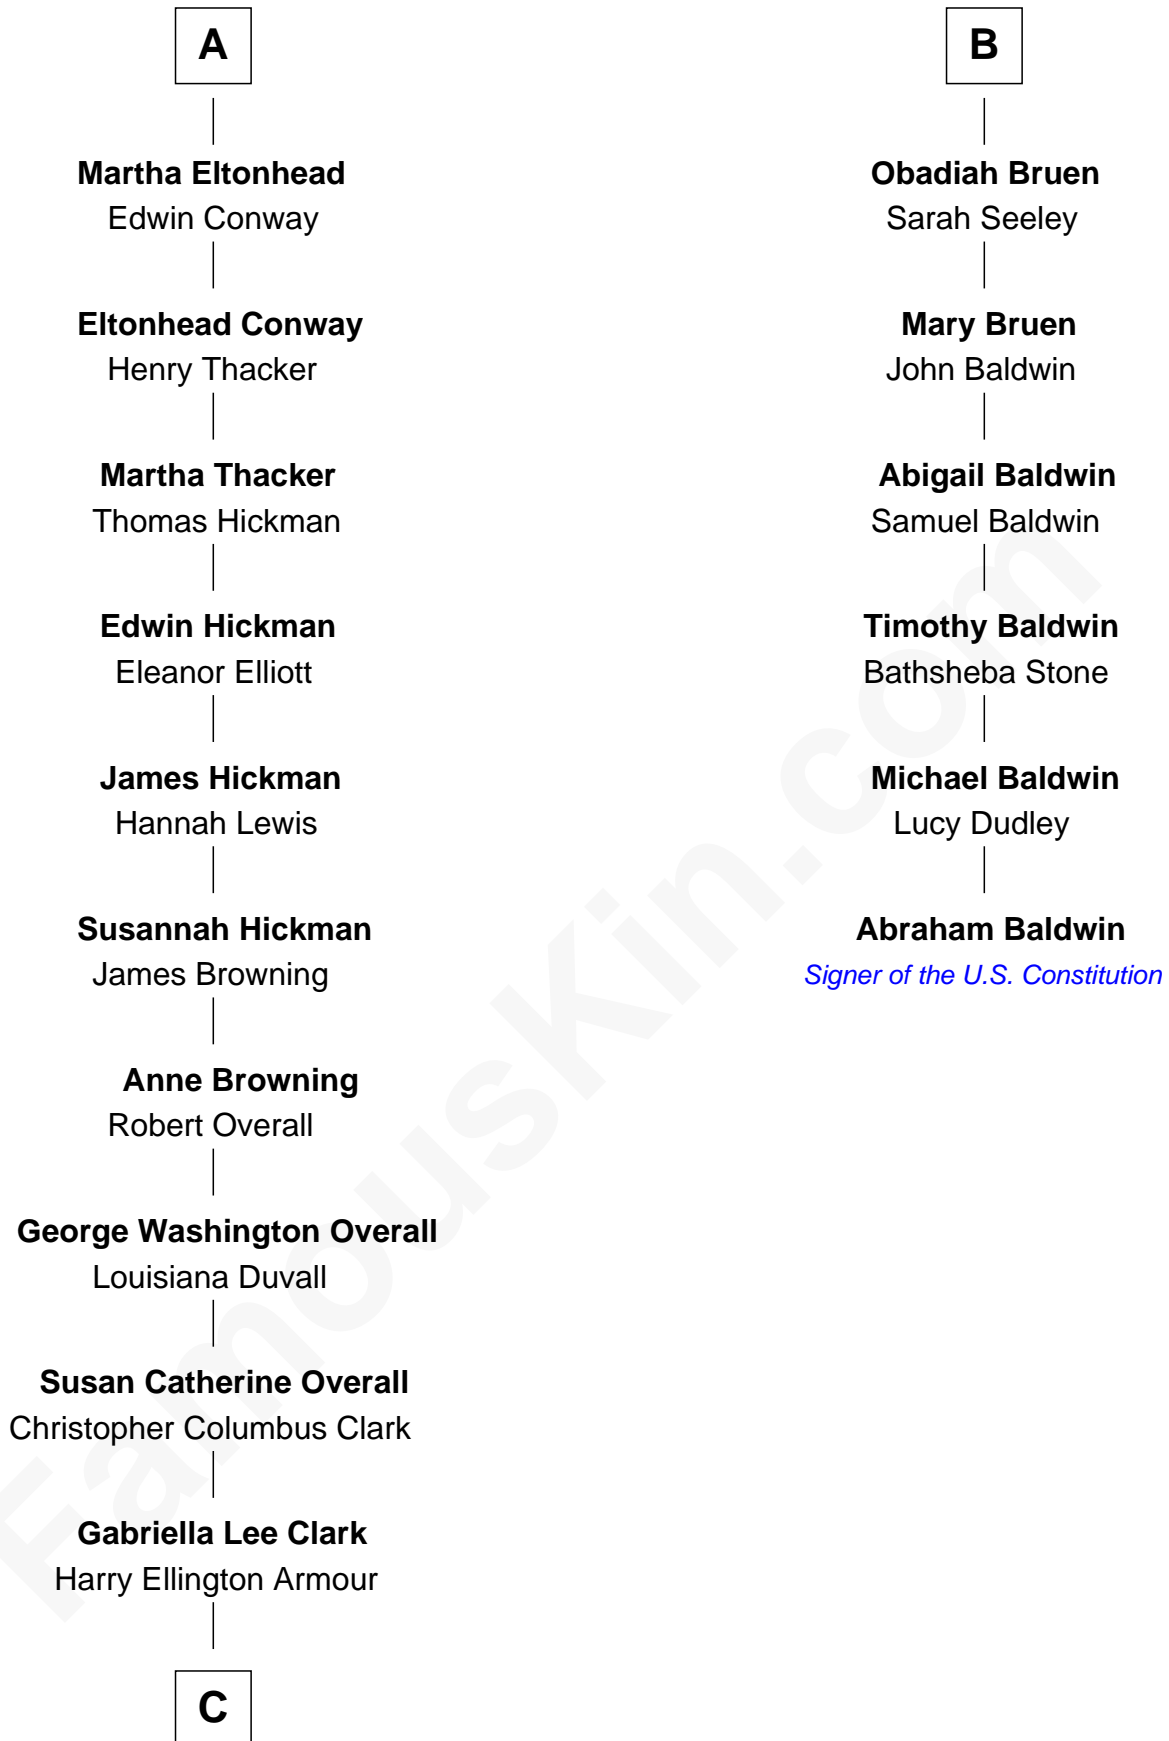

FamousKin.com Relationship Chart of

Barack Obama

44th U.S. President

12th cousin 8 times removed of

Abraham Baldwin

Signer of the U.S. Constitution

Sir John Savage
Maud de Swinnerton

C

—
Ruth Lucille Armour
Ralph Waldo Emerson Dunham

—
Stanley Armour Dunham
Madelyn Lee Payne

—
Stanley Ann Dunham
Barack Hussein Obama

—
Barack Obama
44th U.S. President

FamousKin.com